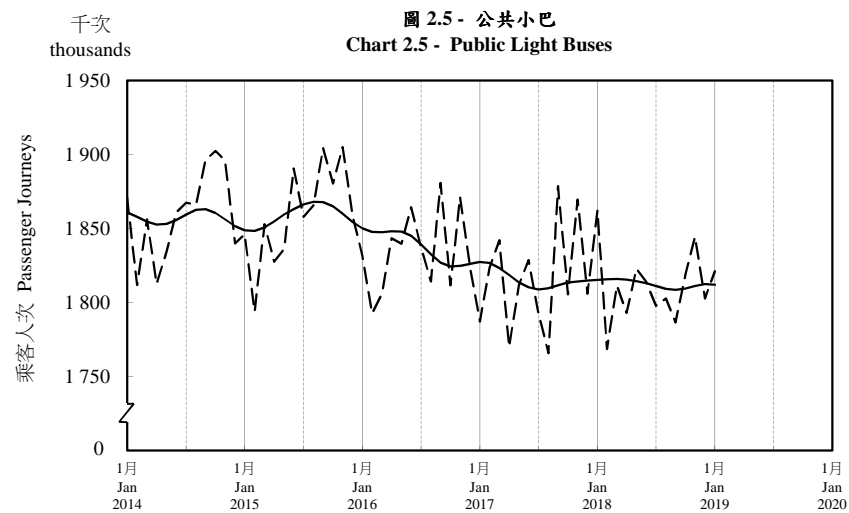

## 按月劃分的平均每日乘客人次趨勢 Trend of Average Daily Passenger Journeys by Month

2019/01

註：(1) 包括港鐵線路、機場快線及輕鐵。  
Note: (1) Including MTR Lines, Airport Express Line and Light Rail.

--- 平均每日 Average Daily  
—— 趨勢 Trend

趨勢：以「X-12自迴歸-求和-移動平均」方法估算  
Trend : Estimated by X-12 ARIMA Method