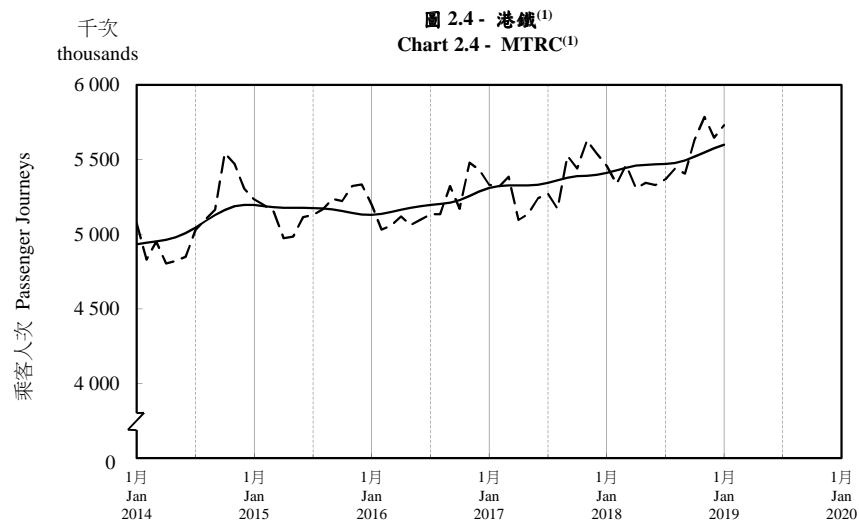

## 按月劃分的平均每日乘客人次趨勢 Trend of Average Daily Passenger Journeys by Month

2019/01

註：(1) 包括港鐵線路、機場快線及輕鐵。  
Note: (1) Including MTR Lines, Airport Express Line and Light Rail.

--- 平均每日 Average Daily  
—— 趨勢 Trend

趨勢：以「X-12自迴歸-求和-移動平均」方法估算  
Trend : Estimated by X-12 ARIMA Method