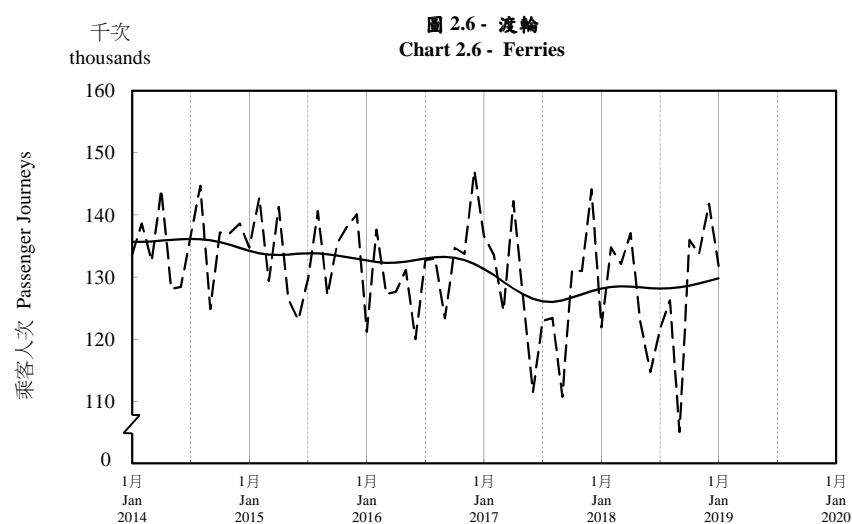

## 按月劃分的平均每日乘客人次趨勢 Trend of Average Daily Passenger Journeys by Month

2019/01

註：(1) 包括港鐵線路、機場快線及輕鐵。  
Note: (1) Including MTR Lines, Airport Express Line and Light Rail.

--- 平均每日 Average Daily  
—— 趨勢 Trend

趨勢：以「X-12自迴歸-求和-移動平均」方法估算  
Trend : Estimated by X-12 ARIMA Method