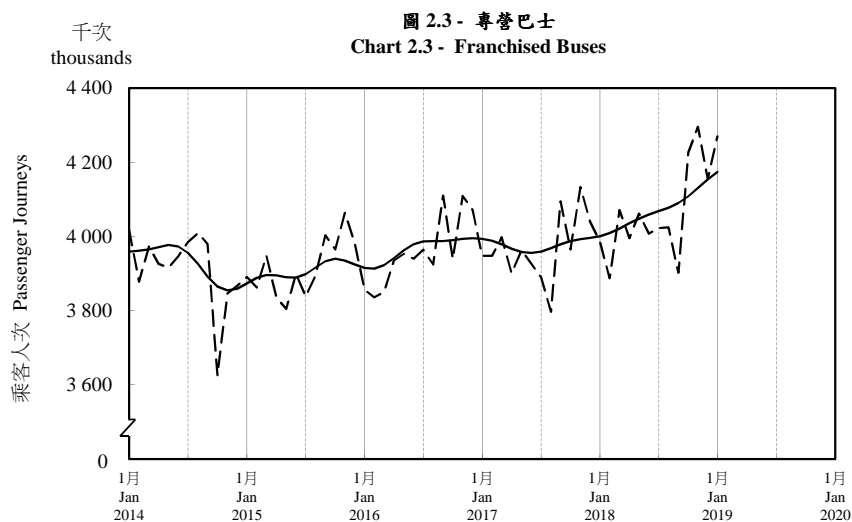

## 按月劃分的平均每日乘客人次趨勢 Trend of Average Daily Passenger Journeys by Month

2019/01

註：(1) 包括港鐵線路、機場快線及輕鐵。  
Note: (1) Including MTR Lines, Airport Express Line and Light Rail.

--- 平均每日 Average Daily  
—— 趨勢 Trend

趨勢：以「X-12自迴歸-求和-移動平均」方法估算  
Trend : Estimated by X-12 ARIMA Method