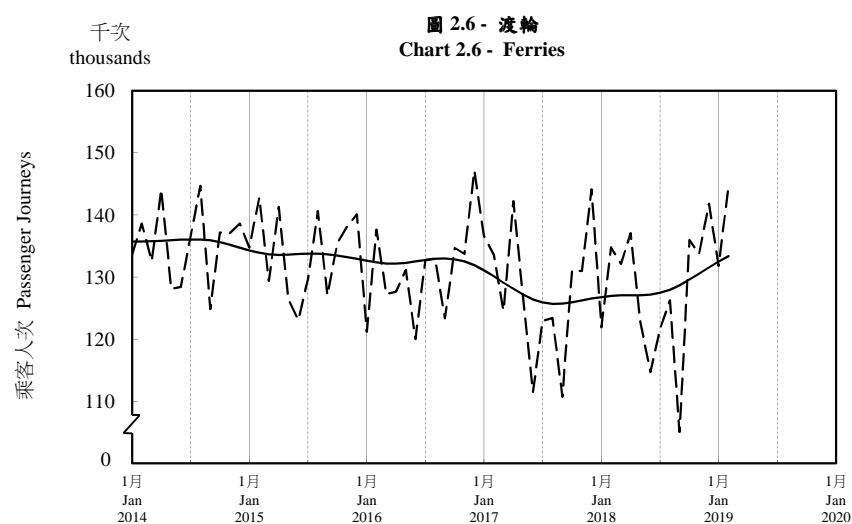

## 按月劃分的平均每日乘客人次趨勢 Trend of Average Daily Passenger Journeys by Month

2019/02

註：(1) 包括港鐵線路、機場快線及輕鐵。  
Note: (1) Including MTR Lines, Airport Express Line and Light Rail.

--- 平均每日 Average Daily  
—— 趨勢 Trend

趨勢：以「X-12自迴歸-求和-移動平均」方法估算  
Trend: Estimated by X-12 ARIMA Method