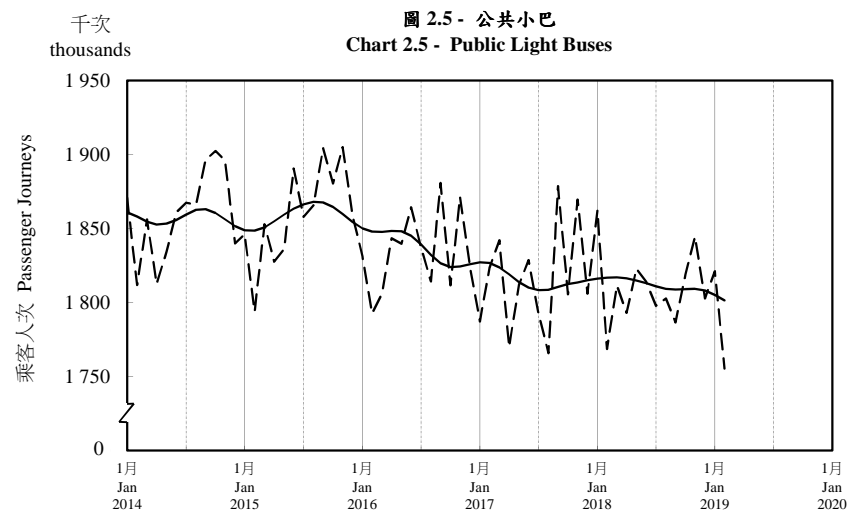

## 按月劃分的平均每日乘客人次趨勢 Trend of Average Daily Passenger Journeys by Month

2019/02

註：(1) 包括港鐵線路、機場快線及輕鐵。  
Note: (1) Including MTR Lines, Airport Express Line and Light Rail.

--- 平均每日 Average Daily  
—— 趨勢 Trend

趨勢：以「X-12自迴歸-求和-移動平均」方法估算  
Trend: Estimated by X-12 ARIMA Method