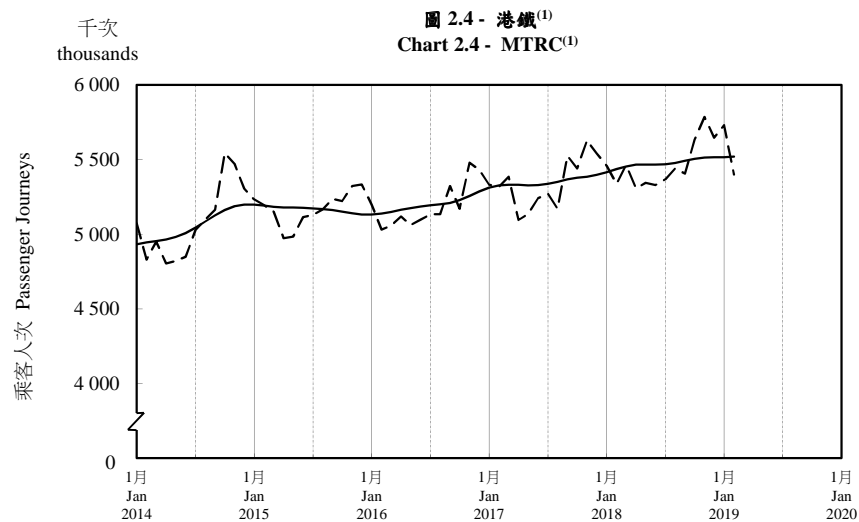

## 按月劃分的平均每日乘客人次趨勢 Trend of Average Daily Passenger Journeys by Month

2019/02

註：(1) 包括港鐵線路、機場快線及輕鐵。  
Note: (1) Including MTR Lines, Airport Express Line and Light Rail.

--- 平均每日 Average Daily  
—— 趨勢 Trend

趨勢：以「X-12自迴歸-求和-移動平均」方法估算  
Trend: Estimated by X-12 ARIMA Method