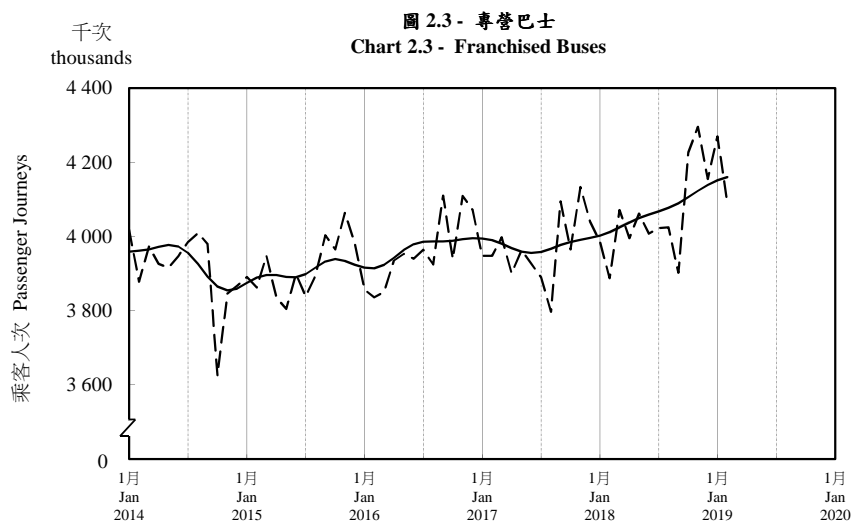

## 按月劃分的平均每日乘客人次趨勢 Trend of Average Daily Passenger Journeys by Month

2019/02

註：(1) 包括港鐵線路、機場快線及輕鐵。  
Note: (1) Including MTR Lines, Airport Express Line and Light Rail.

--- 平均每日 Average Daily  
—— 趨勢 Trend

趨勢：以「X-12自迴歸-求和-移動平均」方法估算  
Trend: Estimated by X-12 ARIMA Method