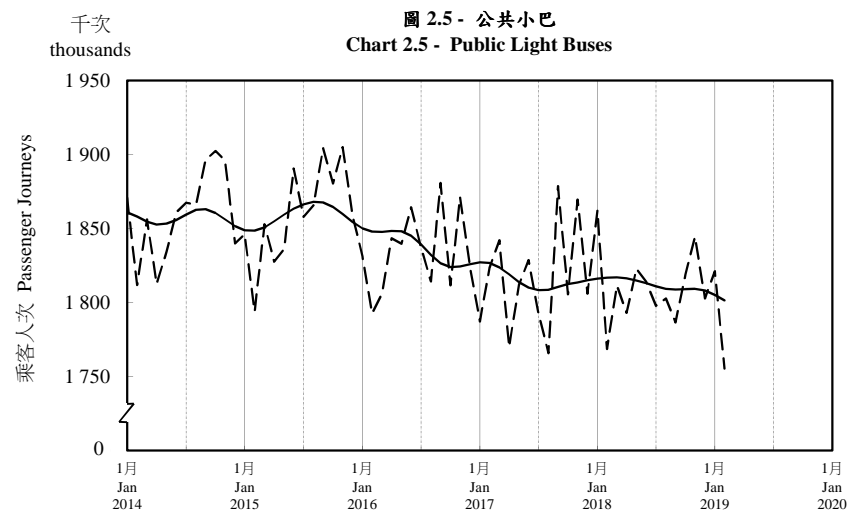

按月劃分的平均每日乘客人次趨勢 Trend of Average Daily Passenger Journeys by Month

2019/02

註：(1) 包括港鐵線路、機場快線及輕鐵。
Note: (1) Including MTR Lines, Airport Express Line and Light Rail.

--- 平均每日 Average Daily
—— 趨勢 Trend

趨勢：以「X-12自迴歸-求和-移動平均」方法估算
Trend: Estimated by X-12 ARIMA Method