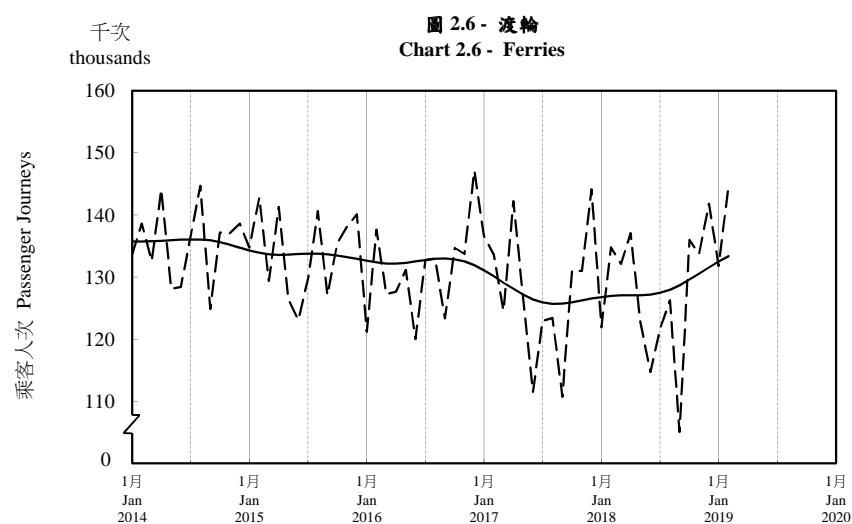

按月劃分的平均每日乘客人次趨勢 Trend of Average Daily Passenger Journeys by Month

2019/02

註：(1) 包括港鐵線路、機場快線及輕鐵。
Note: (1) Including MTR Lines, Airport Express Line and Light Rail.

--- 平均每日 Average Daily
—— 趨勢 Trend

趨勢：以「X-12自迴歸-求和-移動平均」方法估算
Trend: Estimated by X-12 ARIMA Method