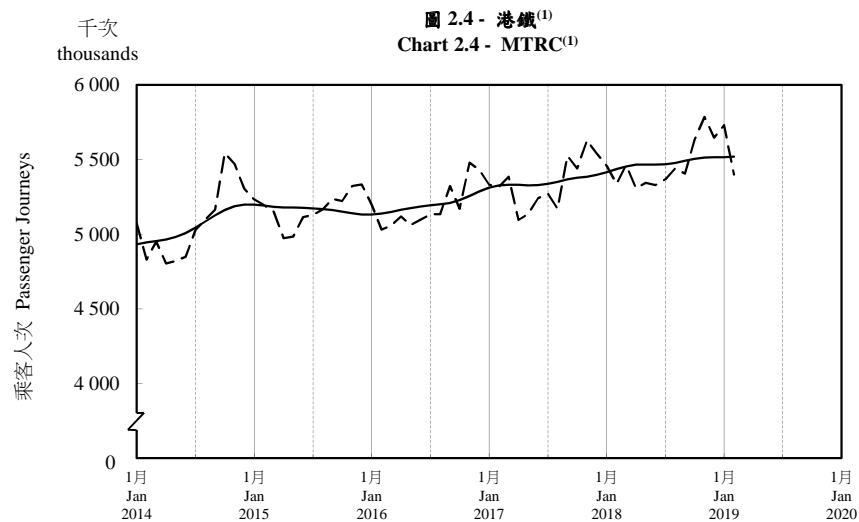

按月劃分的平均每日乘客人次趨勢 Trend of Average Daily Passenger Journeys by Month

2019/02

註：(1) 包括港鐵線路、機場快線及輕鐵。
Note: (1) Including MTR Lines, Airport Express Line and Light Rail.

--- 平均每日 Average Daily
—— 趨勢 Trend

趨勢：以「X-12自迴歸-求和-移動平均」方法估算
Trend: Estimated by X-12 ARIMA Method