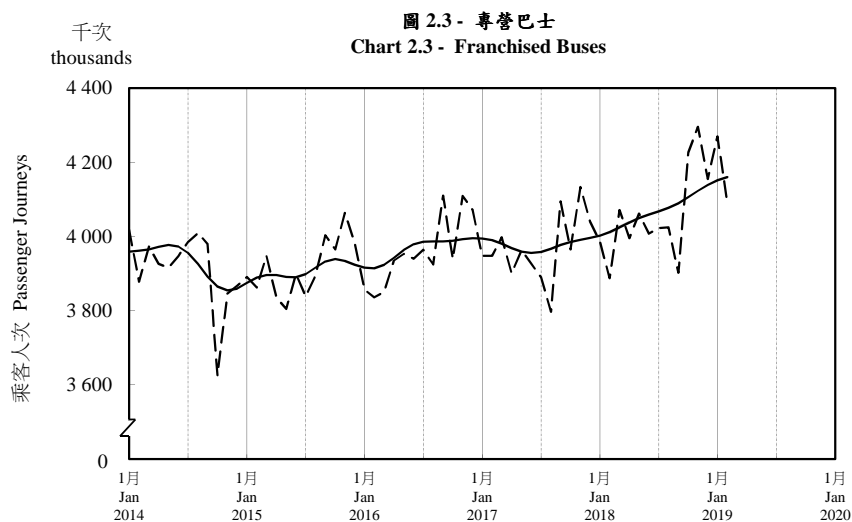

按月劃分的平均每日乘客人次趨勢 Trend of Average Daily Passenger Journeys by Month

2019/02

註：(1) 包括港鐵線路、機場快線及輕鐵。
Note: (1) Including MTR Lines, Airport Express Line and Light Rail.

--- 平均每日 Average Daily
—— 趨勢 Trend

趨勢：以「X-12自迴歸-求和-移動平均」方法估算
Trend: Estimated by X-12 ARIMA Method