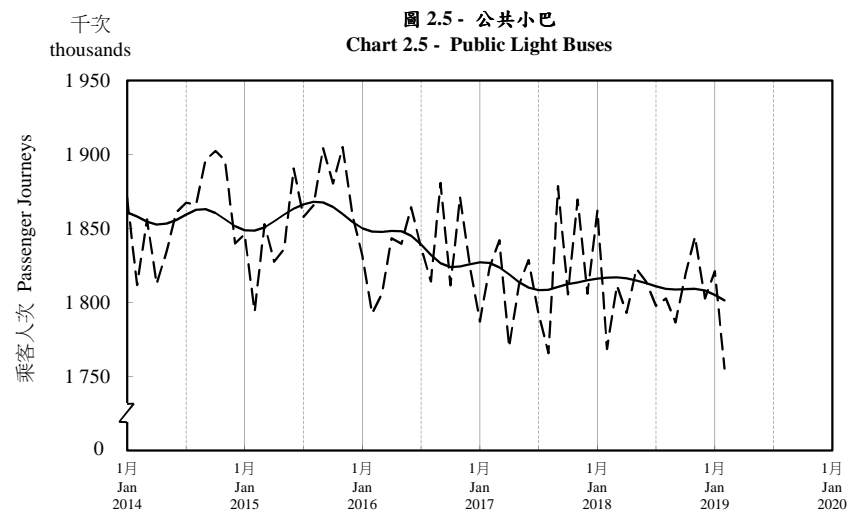

按月劃分的平均每日乘客人次趨勢 Trend of Average Daily Passenger Journeys by Month

2019/02

註：(1) 包括港鐵線路、機場快線及輕鐵。
Note: (1) Including MTR Lines, Airport Express Line and Light Rail.

--- 平均每日 Average Daily
—— 趨勢 Trend

趨勢：以「X-12自迴歸-求和-移動平均」方法估算
Trend: Estimated by X-12 ARIMA Method