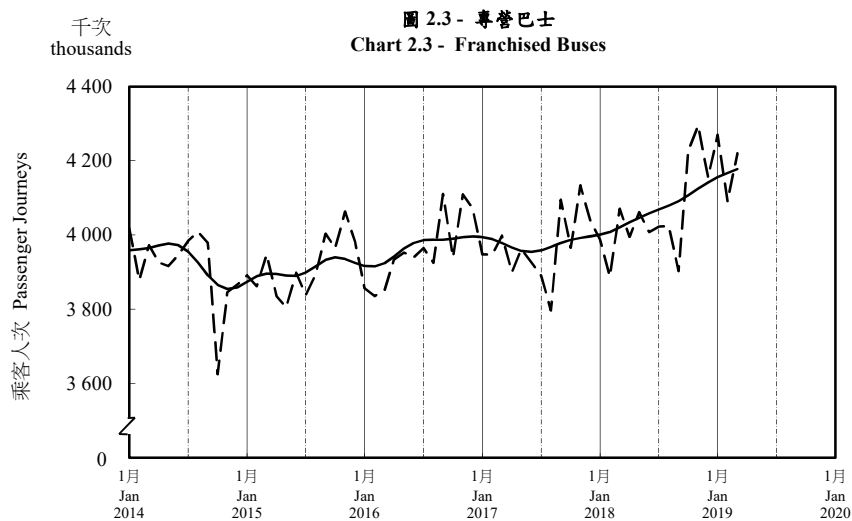

## 按月劃分的平均每日乘客人次趨勢 Trend of Average Daily Passenger Journeys by Month

2019/03

註：(1) 包括港鐵線路、機場快線及輕鐵。  
Note: (1) Including MTR Lines, Airport Express Line and Light Rail.

--- 平均每日 Average Daily  
—— 趨勢 Trend

趨勢：以「X-12自迴歸-求和-移動平均」方法估算  
Trend: Estimated by X-12 ARIMA Method