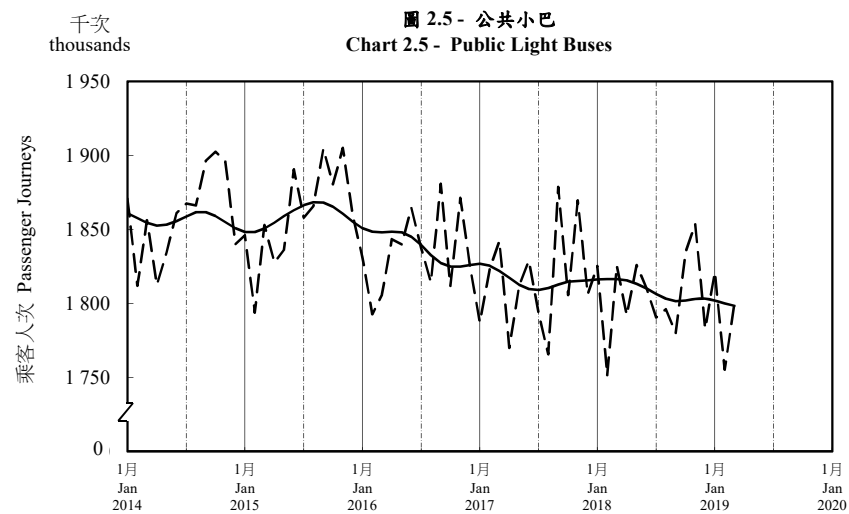

## 按月劃分的平均每日乘客人次趨勢 Trend of Average Daily Passenger Journeys by Month

2019/03

註：(1) 包括港鐵線路、機場快線及輕鐵。  
Note: (1) Including MTR Lines, Airport Express Line and Light Rail.

--- 平均每日 Average Daily  
—— 趨勢 Trend

趨勢：以「X-12自迴歸-求和-移動平均」方法估算  
Trend: Estimated by X-12 ARIMA Method