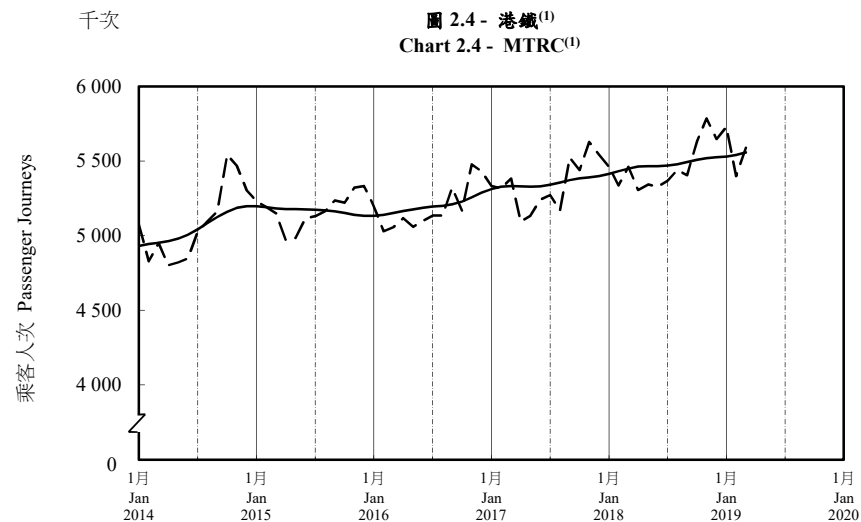

## 按月劃分的平均每日乘客人次趨勢 Trend of Average Daily Passenger Journeys by Month

2019/03

註：(1) 包括港鐵線路、機場快線及輕鐵。  
Note: (1) Including MTR Lines, Airport Express Line and Light Rail.

--- 平均每日 Average Daily  
—— 趨勢 Trend

趨勢：以「X-12自迴歸-求和-移動平均」方法估算  
Trend: Estimated by X-12 ARIMA Method