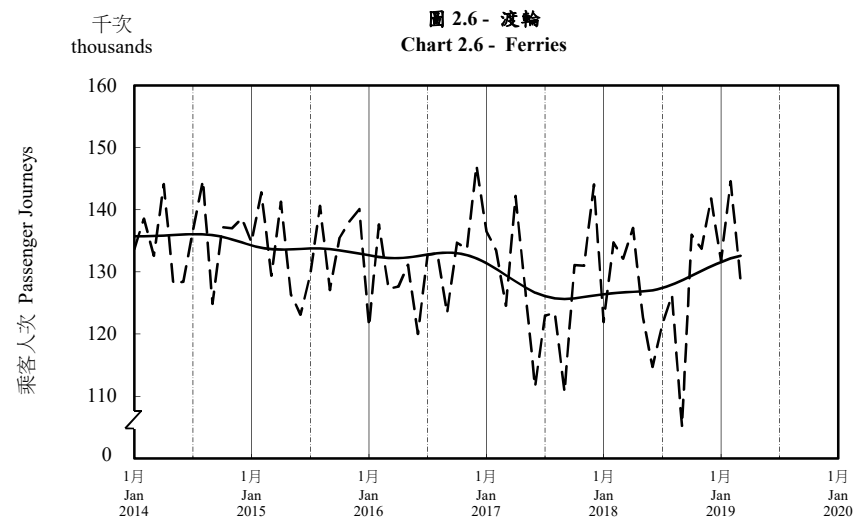

## 按月劃分的平均每日乘客人次趨勢 Trend of Average Daily Passenger Journeys by Month

2019/03

註：(1) 包括港鐵線路、機場快線及輕鐵。  
Note: (1) Including MTR Lines, Airport Express Line and Light Rail.

--- 平均每日 Average Daily  
—— 趨勢 Trend

趨勢：以「X-12自迴歸-求和-移動平均」方法估算  
Trend: Estimated by X-12 ARIMA Method