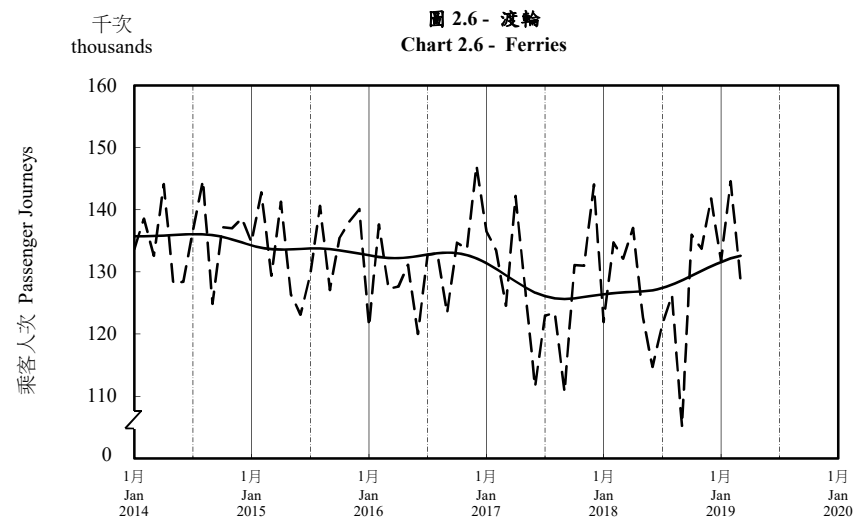

按月劃分的平均每日乘客人次趨勢 Trend of Average Daily Passenger Journeys by Month

2019/03

註：(1) 包括港鐵線路、機場快線及輕鐵。
Note: (1) Including MTR Lines, Airport Express Line and Light Rail.

--- 平均每日 Average Daily
—— 趨勢 Trend

趨勢：以「X-12自迴歸-求和-移動平均」方法估算
Trend: Estimated by X-12 ARIMA Method