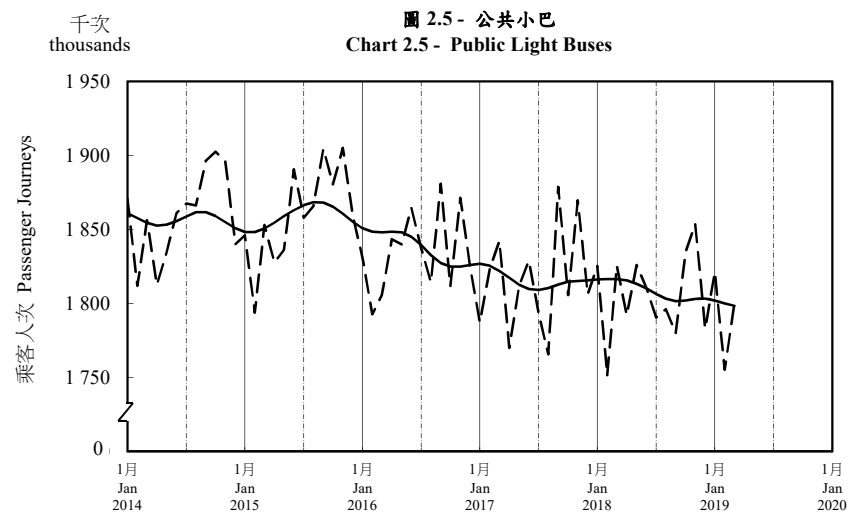

按月劃分的平均每日乘客人次趨勢 Trend of Average Daily Passenger Journeys by Month

2019/03

註：(1) 包括港鐵線路、機場快線及輕鐵。
Note: (1) Including MTR Lines, Airport Express Line and Light Rail.

--- 平均每日 Average Daily
—— 趨勢 Trend

趨勢：以「X-12自迴歸-求和-移動平均」方法估算
Trend: Estimated by X-12 ARIMA Method