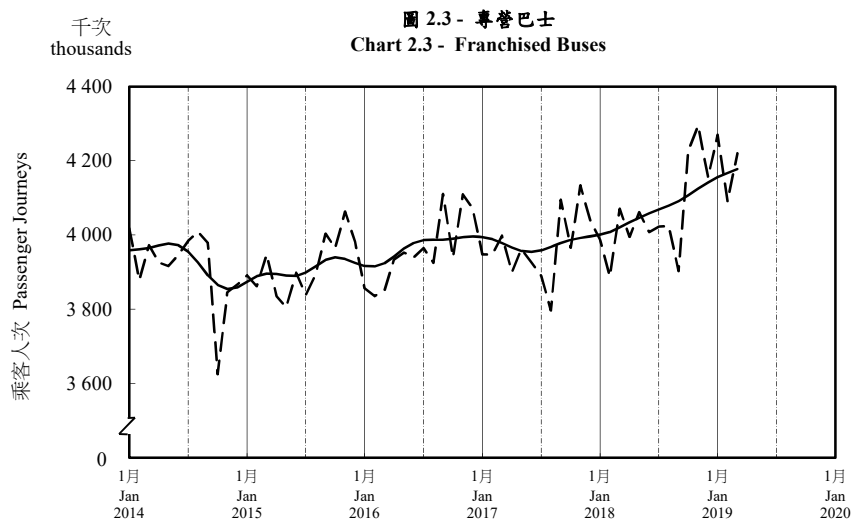

按月劃分的平均每日乘客人次趨勢 Trend of Average Daily Passenger Journeys by Month

2019/03

註：(1) 包括港鐵線路、機場快線及輕鐵。
Note: (1) Including MTR Lines, Airport Express Line and Light Rail.

--- 平均每日 Average Daily
—— 趨勢 Trend

趨勢：以「X-12自迴歸-求和-移動平均」方法估算
Trend: Estimated by X-12 ARIMA Method