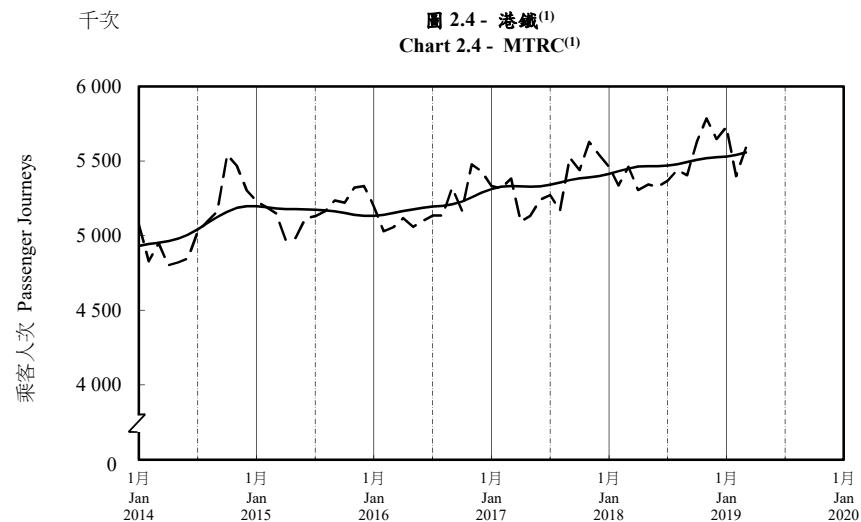

按月劃分的平均每日乘客人次趨勢 Trend of Average Daily Passenger Journeys by Month

2019/03

註：(1) 包括港鐵線路、機場快線及輕鐵。
Note: (1) Including MTR Lines, Airport Express Line and Light Rail.

--- 平均每日 Average Daily
—— 趨勢 Trend

趨勢：以「X-12自迴歸-求和-移動平均」方法估算
Trend: Estimated by X-12 ARIMA Method