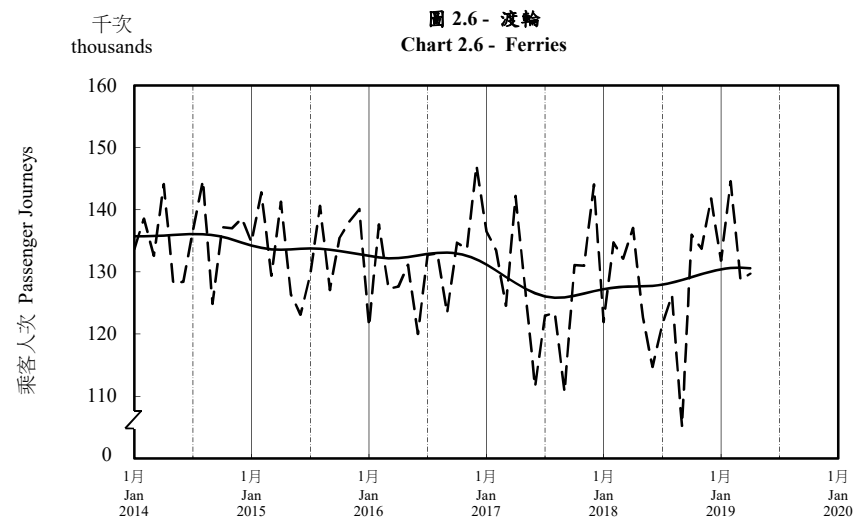

按月劃分的平均每日乘客人次趨勢 Trend of Average Daily Passenger Journeys by Month

2019/04

註：(1) 包括港鐵線路、機場快線及輕鐵。
Note: (1) Including MTR Lines, Airport Express Line and Light Rail.

--- 平均每日 Average Daily
—— 趨勢 Trend

趨勢：以「X-12自迴歸-求和-移動平均」方法估算
Trend: Estimated by X-12 ARIMA Method