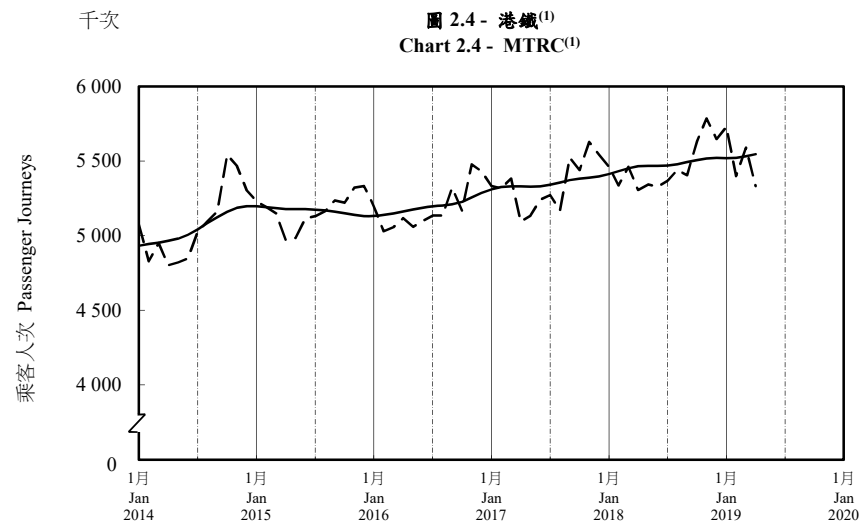

按月劃分的平均每日乘客人次趨勢 Trend of Average Daily Passenger Journeys by Month

2019/04

註：(1) 包括港鐵線路、機場快線及輕鐵。
Note: (1) Including MTR Lines, Airport Express Line and Light Rail.

--- 平均每日 Average Daily
—— 趨勢 Trend

趨勢：以「X-12自迴歸-求和-移動平均」方法估算
Trend: Estimated by X-12 ARIMA Method