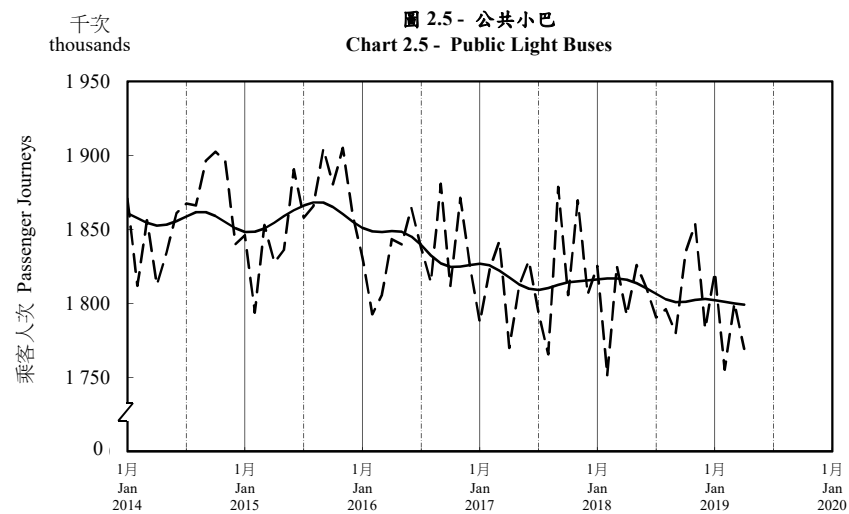

按月劃分的平均每日乘客人次趨勢 Trend of Average Daily Passenger Journeys by Month

2019/04

註：(1) 包括港鐵線路、機場快線及輕鐵。
Note: (1) Including MTR Lines, Airport Express Line and Light Rail.

--- 平均每日 Average Daily
—— 趨勢 Trend

趨勢：以「X-12自迴歸-求和-移動平均」方法估算
Trend: Estimated by X-12 ARIMA Method