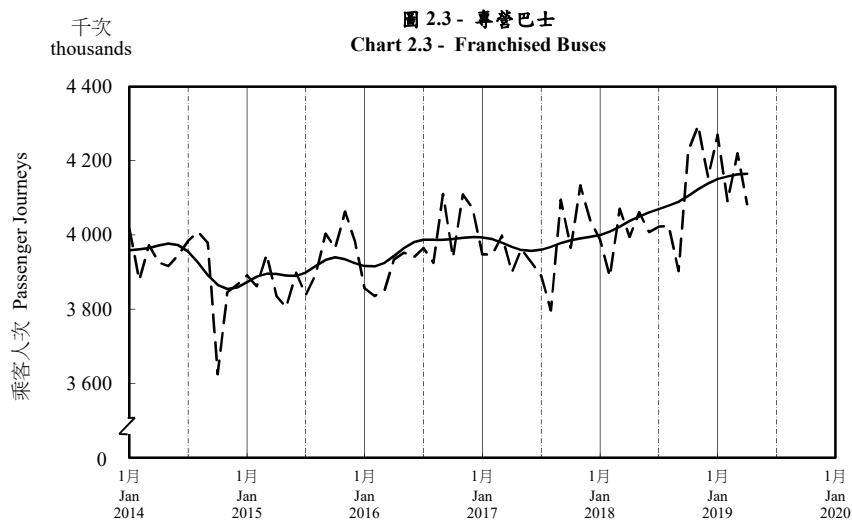

按月劃分的平均每日乘客人次趨勢 Trend of Average Daily Passenger Journeys by Month

2019/04

註：(1) 包括港鐵線路、機場快線及輕鐵。
Note: (1) Including MTR Lines, Airport Express Line and Light Rail.

--- 平均每日 Average Daily
—— 趨勢 Trend

趨勢：以「X-12自迴歸-求和-移動平均」方法估算
Trend: Estimated by X-12 ARIMA Method