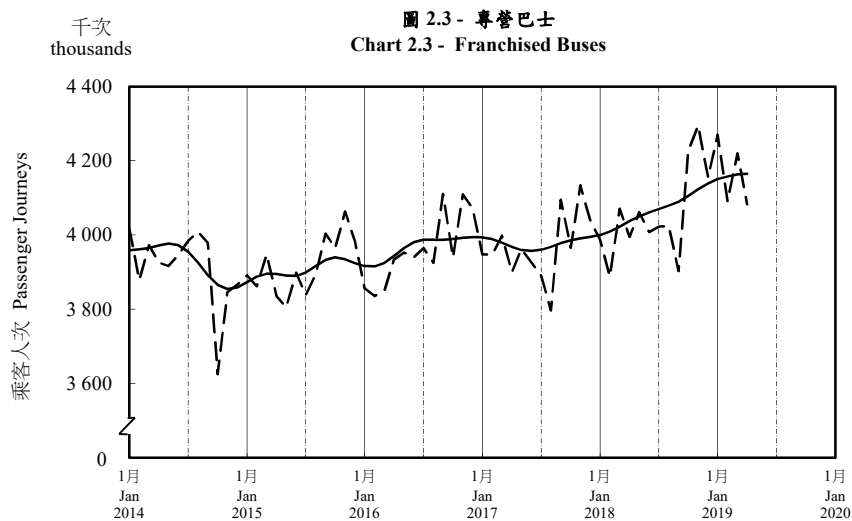

## 按月劃分的平均每日乘客人次趨勢 Trend of Average Daily Passenger Journeys by Month

2019/04

註：(1) 包括港鐵線路、機場快線及輕鐵。  
Note: (1) Including MTR Lines, Airport Express Line and Light Rail.

--- 平均每日 Average Daily  
—— 趨勢 Trend

趨勢：以「X-12自迴歸-求和-移動平均」方法估算  
Trend: Estimated by X-12 ARIMA Method