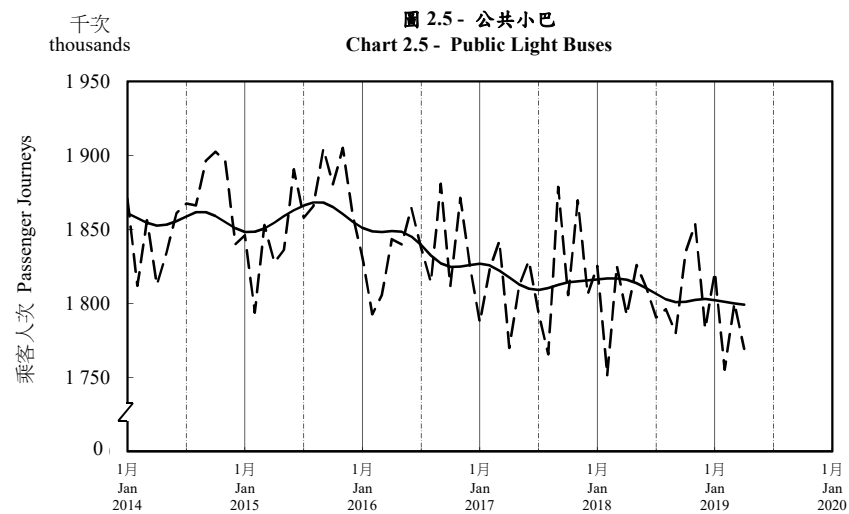

## 按月劃分的平均每日乘客人次趨勢 Trend of Average Daily Passenger Journeys by Month

2019/04

註：(1) 包括港鐵線路、機場快線及輕鐵。  
Note: (1) Including MTR Lines, Airport Express Line and Light Rail.

--- 平均每日 Average Daily  
—— 趨勢 Trend

趨勢：以「X-12自迴歸-求和-移動平均」方法估算  
Trend: Estimated by X-12 ARIMA Method