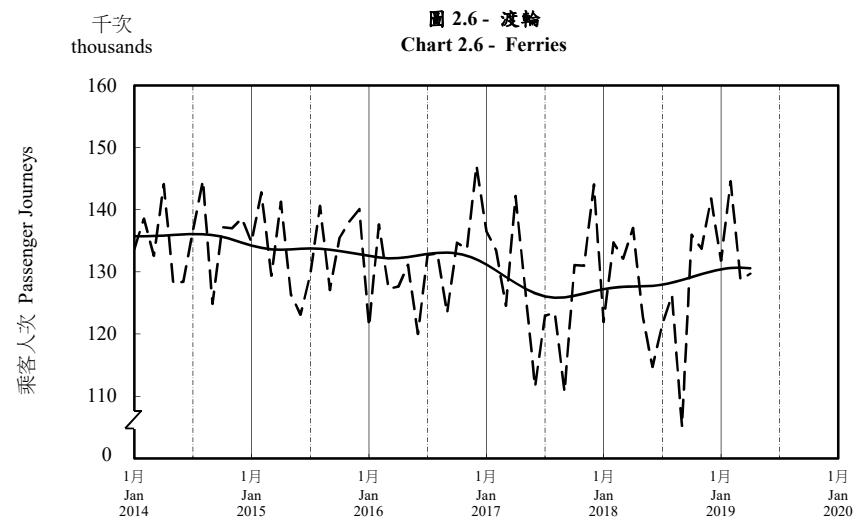

## 按月劃分的平均每日乘客人次趨勢 Trend of Average Daily Passenger Journeys by Month

2019/04

註：(1) 包括港鐵線路、機場快線及輕鐵。  
Note: (1) Including MTR Lines, Airport Express Line and Light Rail.

--- 平均每日 Average Daily  
—— 趨勢 Trend

趨勢：以「X-12自迴歸-求和-移動平均」方法估算  
Trend: Estimated by X-12 ARIMA Method