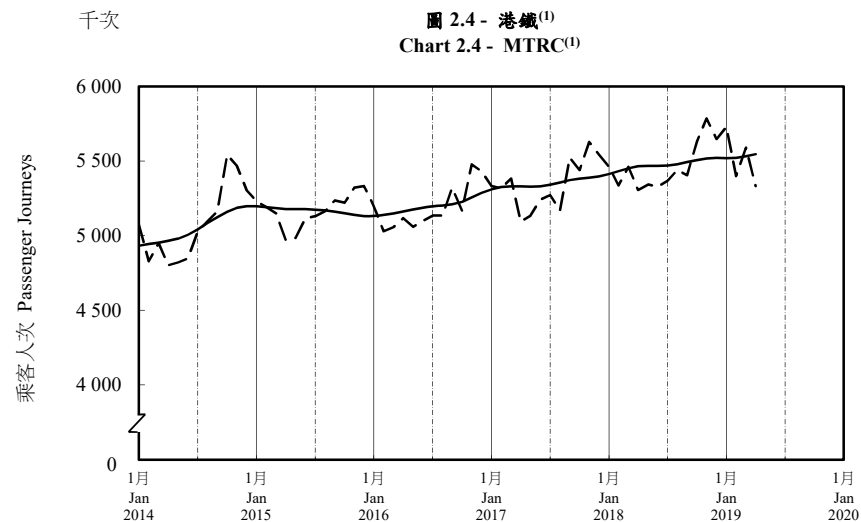

## 按月劃分的平均每日乘客人次趨勢 Trend of Average Daily Passenger Journeys by Month

2019/04

註：(1) 包括港鐵線路、機場快線及輕鐵。  
Note: (1) Including MTR Lines, Airport Express Line and Light Rail.

--- 平均每日 Average Daily  
—— 趨勢 Trend

趨勢：以「X-12自迴歸-求和-移動平均」方法估算  
Trend: Estimated by X-12 ARIMA Method