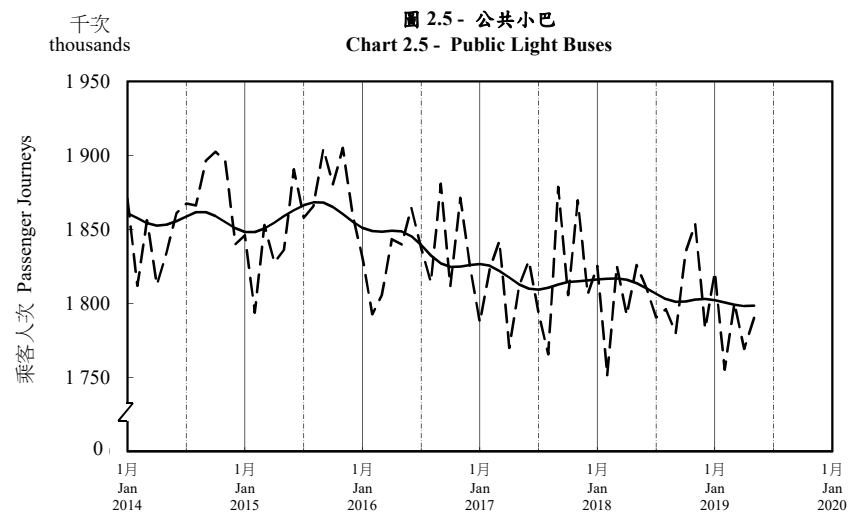

按月劃分的平均每日乘客人次趨勢 Trend of Average Daily Passenger Journeys by Month

2019/05

註：(1) 包括港鐵線路、機場快線及輕鐵。
Note: (1) Including MTR Lines, Airport Express Line and Light Rail.

--- 平均每日 Average Daily
—— 趨勢 Trend

趨勢：以「X-12自迴歸-求和-移動平均」方法估算
Trend: Estimated by X-12 ARIMA Method