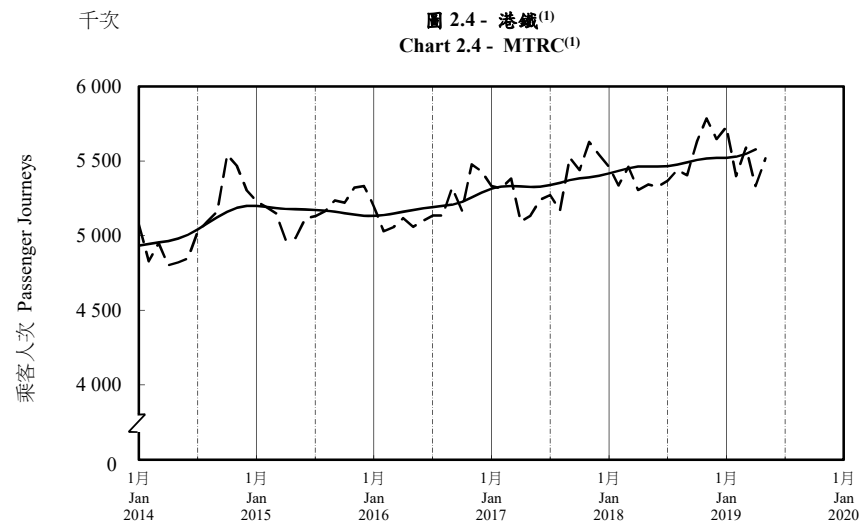

按月劃分的平均每日乘客人次趨勢 Trend of Average Daily Passenger Journeys by Month

2019/05

註：(1) 包括港鐵線路、機場快線及輕鐵。
Note: (1) Including MTR Lines, Airport Express Line and Light Rail.

--- 平均每日 Average Daily
—— 趨勢 Trend

趨勢：以「X-12自迴歸-求和-移動平均」方法估算
Trend: Estimated by X-12 ARIMA Method