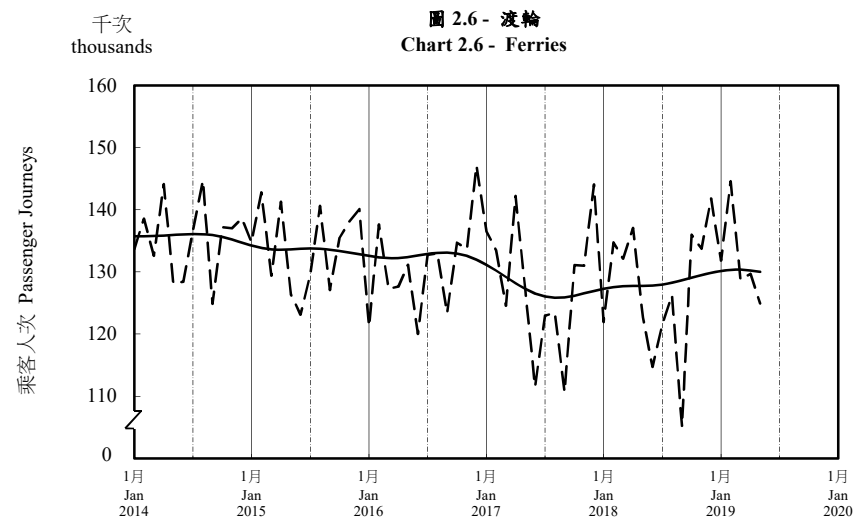

按月劃分的平均每日乘客人次趨勢 Trend of Average Daily Passenger Journeys by Month

2019/05

註：(1) 包括港鐵線路、機場快線及輕鐵。
Note: (1) Including MTR Lines, Airport Express Line and Light Rail.

--- 平均每日 Average Daily
—— 趨勢 Trend

趨勢：以「X-12自迴歸-求和-移動平均」方法估算
Trend: Estimated by X-12 ARIMA Method