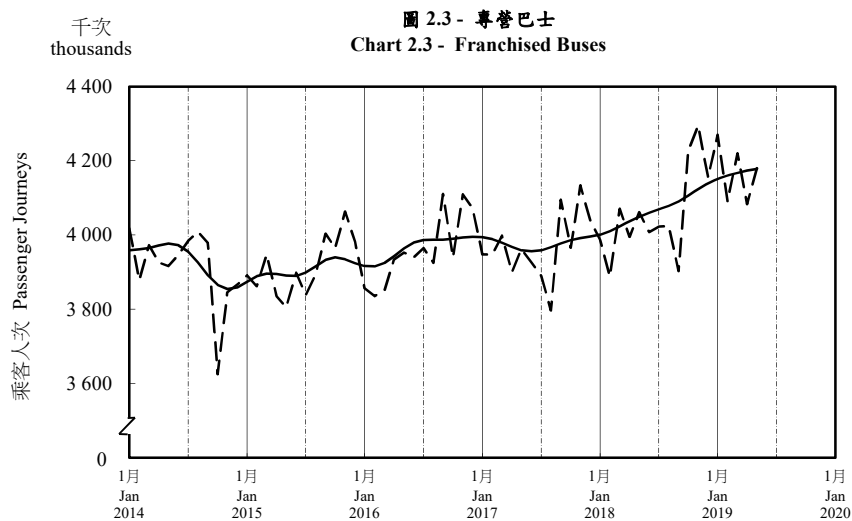

按月劃分的平均每日乘客人次趨勢 Trend of Average Daily Passenger Journeys by Month

2019/05

註：(1) 包括港鐵線路、機場快線及輕鐵。
Note: (1) Including MTR Lines, Airport Express Line and Light Rail.

--- 平均每日 Average Daily
—— 趨勢 Trend

趨勢：以「X-12自迴歸-求和-移動平均」方法估算
Trend: Estimated by X-12 ARIMA Method