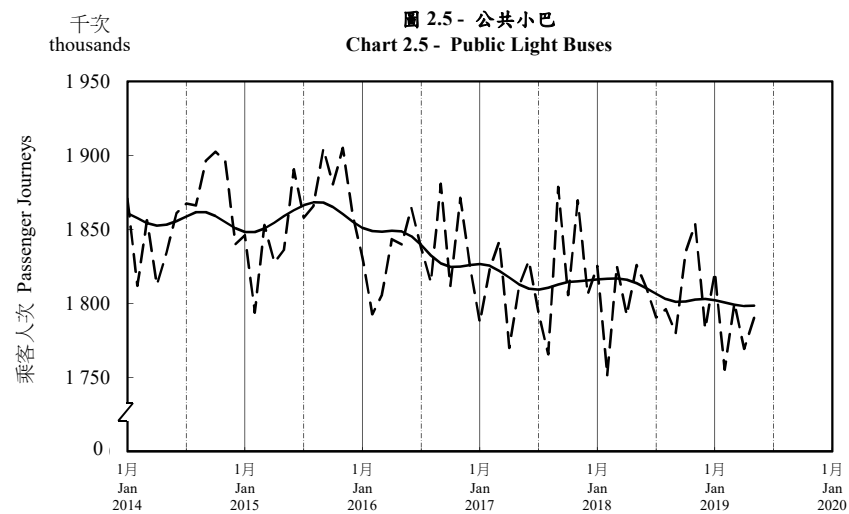

## 按月劃分的平均每日乘客人次趨勢 Trend of Average Daily Passenger Journeys by Month

2019/05

註：(1) 包括港鐵線路、機場快線及輕鐵。  
Note: (1) Including MTR Lines, Airport Express Line and Light Rail.

--- 平均每日 Average Daily  
—— 趨勢 Trend

趨勢：以「X-12自迴歸-求和-移動平均」方法估算  
Trend: Estimated by X-12 ARIMA Method