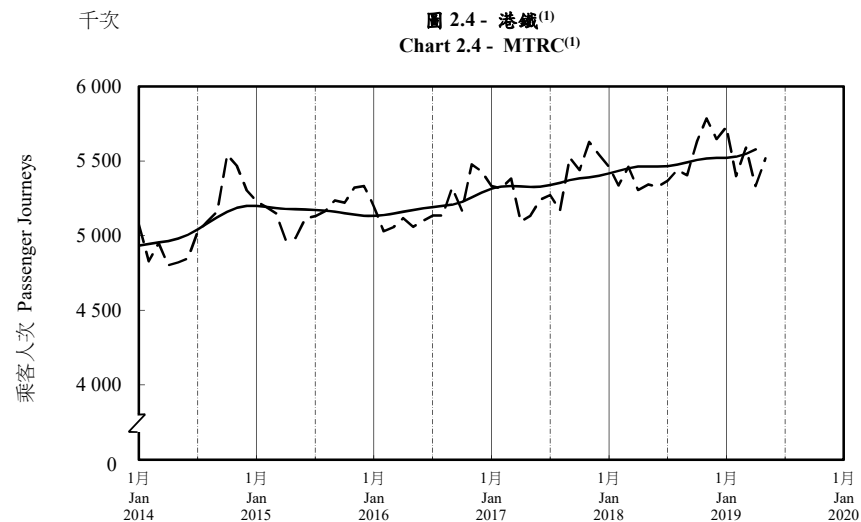

## 按月劃分的平均每日乘客人次趨勢 Trend of Average Daily Passenger Journeys by Month

2019/05

註：(1) 包括港鐵線路、機場快線及輕鐵。  
Note: (1) Including MTR Lines, Airport Express Line and Light Rail.

--- 平均每日 Average Daily  
—— 趨勢 Trend

趨勢：以「X-12自迴歸-求和-移動平均」方法估算  
Trend: Estimated by X-12 ARIMA Method