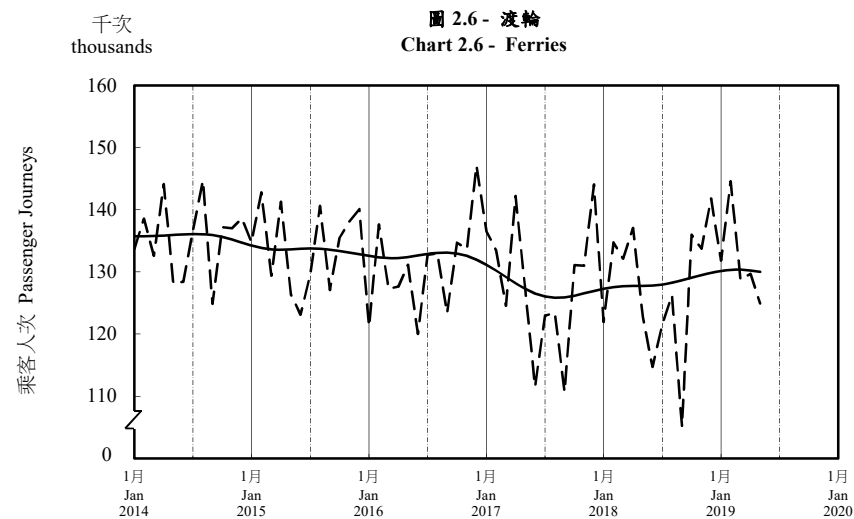

## 按月劃分的平均每日乘客人次趨勢 Trend of Average Daily Passenger Journeys by Month

2019/05

註：(1) 包括港鐵線路、機場快線及輕鐵。  
Note: (1) Including MTR Lines, Airport Express Line and Light Rail.

--- 平均每日 Average Daily  
—— 趨勢 Trend

趨勢：以「X-12自迴歸-求和-移動平均」方法估算  
Trend: Estimated by X-12 ARIMA Method