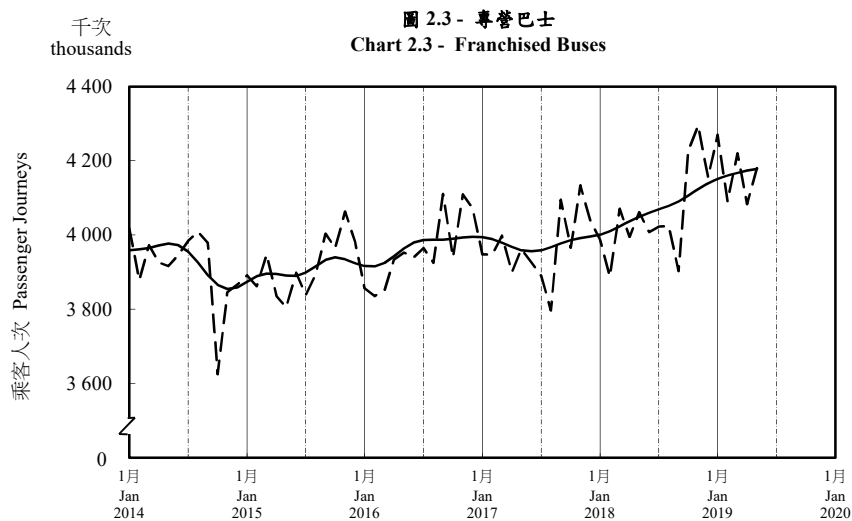

## 按月劃分的平均每日乘客人次趨勢 Trend of Average Daily Passenger Journeys by Month

2019/05

註：(1) 包括港鐵線路、機場快線及輕鐵。  
Note: (1) Including MTR Lines, Airport Express Line and Light Rail.

--- 平均每日 Average Daily  
—— 趨勢 Trend

趨勢：以「X-12自迴歸-求和-移動平均」方法估算  
Trend: Estimated by X-12 ARIMA Method