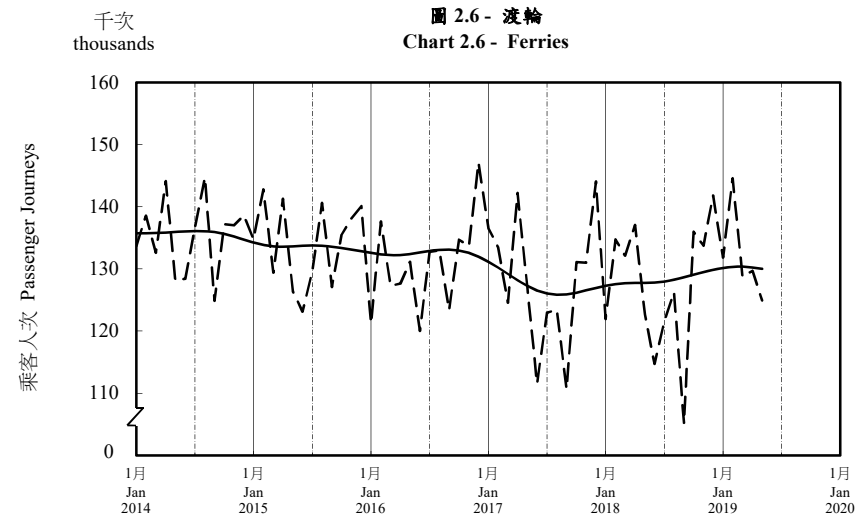

按月劃分的平均每日乘客人次趨勢 Trend of Average Daily Passenger Journeys by Month

2019/05

註：(1) 包括港鐵線路、機場快線及輕鐵。
Note: (1) Including MTR Lines, Airport Express Line and Light Rail.

--- 平均每日 Average Daily
—— 趨勢 Trend

趨勢：以「X-12自迴歸-求和-移動平均」方法估算
Trend: Estimated by X-12 ARIMA Method