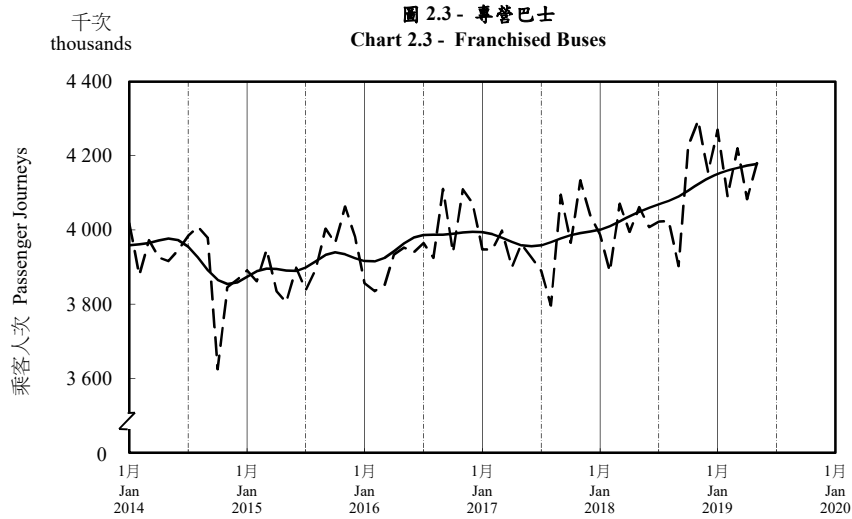

按月劃分的平均每日乘客人次趨勢 Trend of Average Daily Passenger Journeys by Month

2019/05

註：(1) 包括港鐵線路、機場快線及輕鐵。
Note: (1) Including MTR Lines, Airport Express Line and Light Rail.

--- 平均每日 Average Daily
—— 趨勢 Trend

趨勢：以「X-12自迴歸-求和-移動平均」方法估算
Trend: Estimated by X-12 ARIMA Method