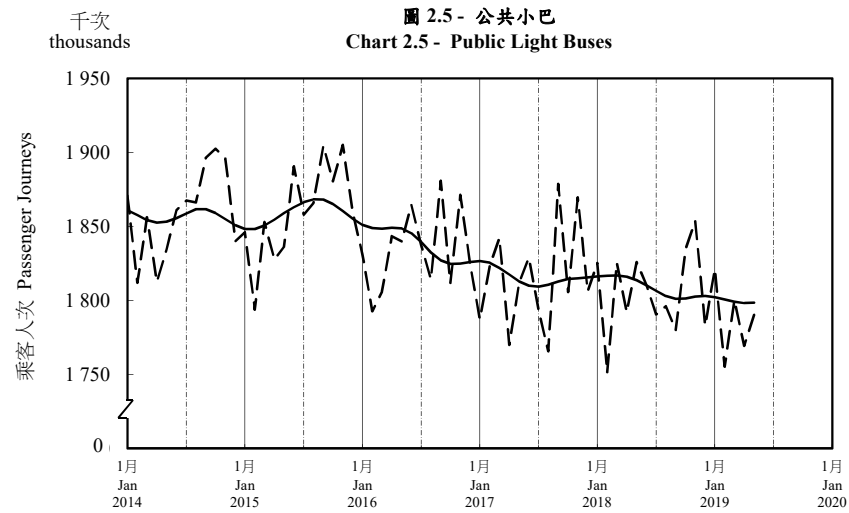

按月劃分的平均每日乘客人次趨勢 Trend of Average Daily Passenger Journeys by Month

2019/05

註：(1) 包括港鐵線路、機場快線及輕鐵。
Note: (1) Including MTR Lines, Airport Express Line and Light Rail.

--- 平均每日 Average Daily
—— 趨勢 Trend

趨勢：以「X-12自迴歸-求和-移動平均」方法估算
Trend: Estimated by X-12 ARIMA Method