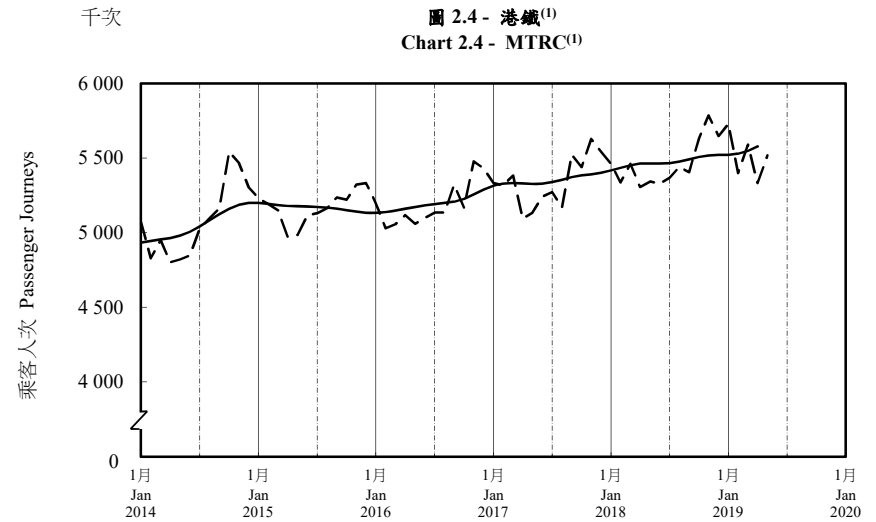

按月劃分的平均每日乘客人次趨勢 Trend of Average Daily Passenger Journeys by Month

2019/05

註：(1) 包括港鐵線路、機場快線及輕鐵。
Note: (1) Including MTR Lines, Airport Express Line and Light Rail.

--- 平均每日 Average Daily
—— 趨勢 Trend

趨勢：以「X-12自迴歸-求和-移動平均」方法估算
Trend: Estimated by X-12 ARIMA Method