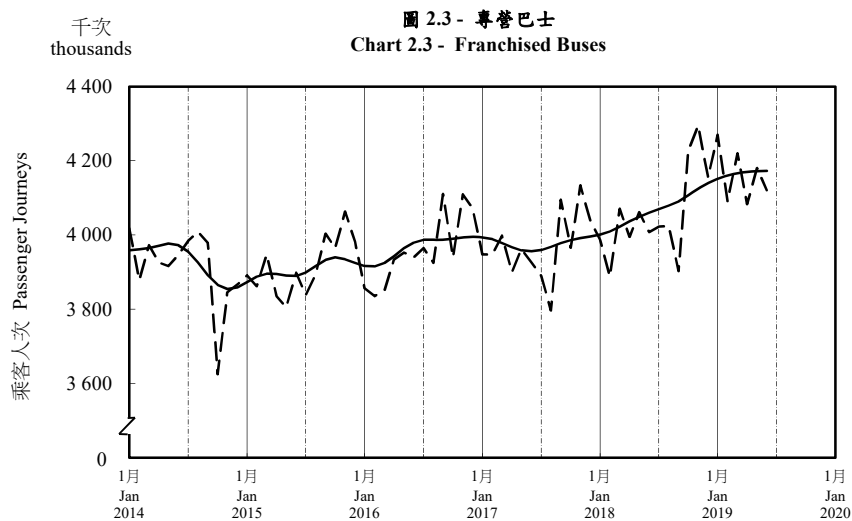

按月劃分的平均每日乘客人次趨勢 Trend of Average Daily Passenger Journeys by Month

2019/06

註：(1) 包括港鐵線路、機場快線及輕鐵。
Note: (1) Including MTR Lines, Airport Express Line and Light Rail.

--- 平均每日 Average Daily
—— 趨勢 Trend

趨勢：以「X-12自迴歸-求和-移動平均」方法估算
Trend: Estimated by X-12 ARIMA Method