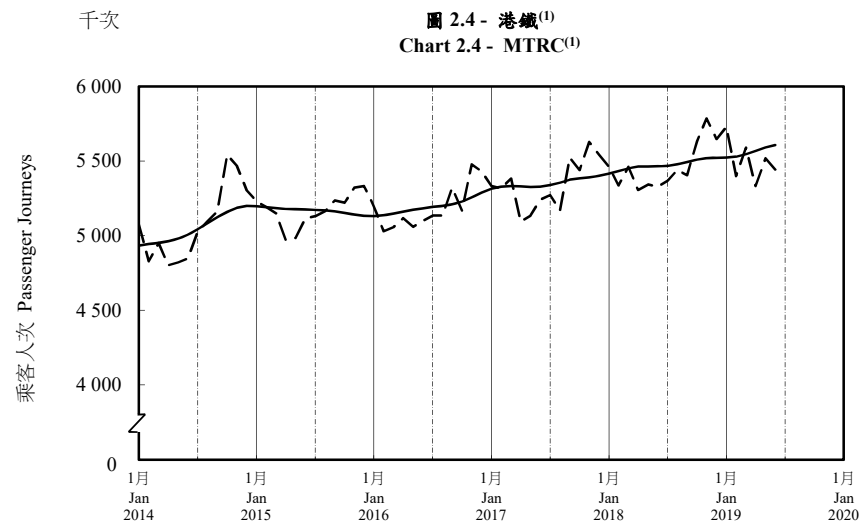

按月劃分的平均每日乘客人次趨勢 Trend of Average Daily Passenger Journeys by Month

2019/06

註：(1) 包括港鐵線路、機場快線及輕鐵。
Note: (1) Including MTR Lines, Airport Express Line and Light Rail.

--- 平均每日 Average Daily
—— 趨勢 Trend

趨勢：以「X-12自迴歸-求和-移動平均」方法估算
Trend: Estimated by X-12 ARIMA Method