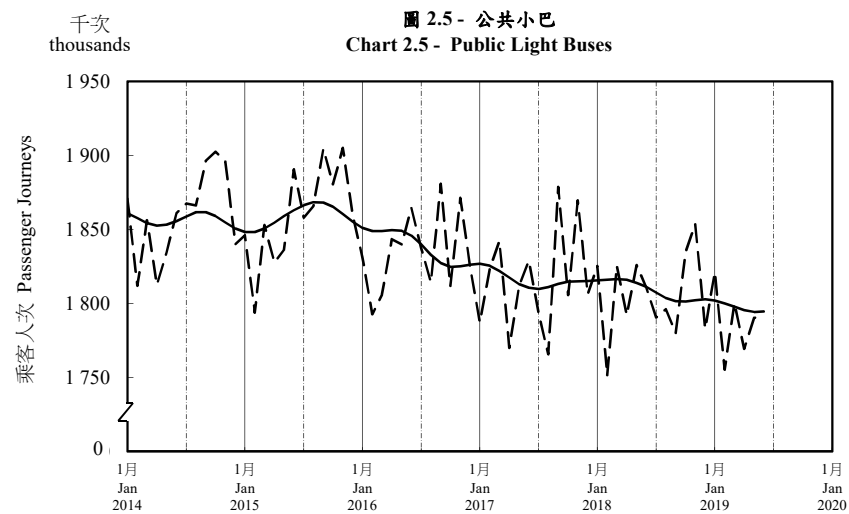

按月劃分的平均每日乘客人次趨勢 Trend of Average Daily Passenger Journeys by Month

2019/06

註：(1) 包括港鐵線路、機場快線及輕鐵。
Note: (1) Including MTR Lines, Airport Express Line and Light Rail.

--- 平均每日 Average Daily
—— 趨勢 Trend

趨勢：以「X-12自迴歸-求和-移動平均」方法估算
Trend: Estimated by X-12 ARIMA Method