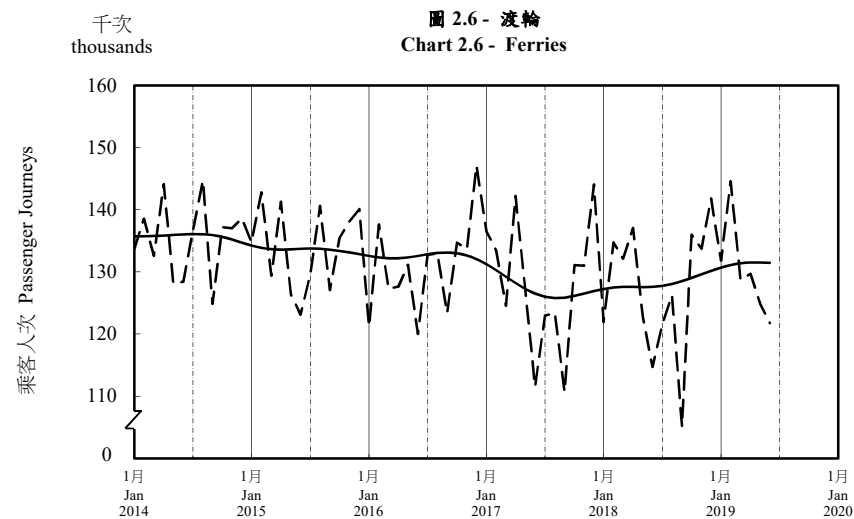

按月劃分的平均每日乘客人次趨勢 Trend of Average Daily Passenger Journeys by Month

2019/06

註：(1) 包括港鐵線路、機場快線及輕鐵。
Note: (1) Including MTR Lines, Airport Express Line and Light Rail.

--- 平均每日 Average Daily
—— 趨勢 Trend

趨勢：以「X-12自迴歸-求和-移動平均」方法估算
Trend: Estimated by X-12 ARIMA Method