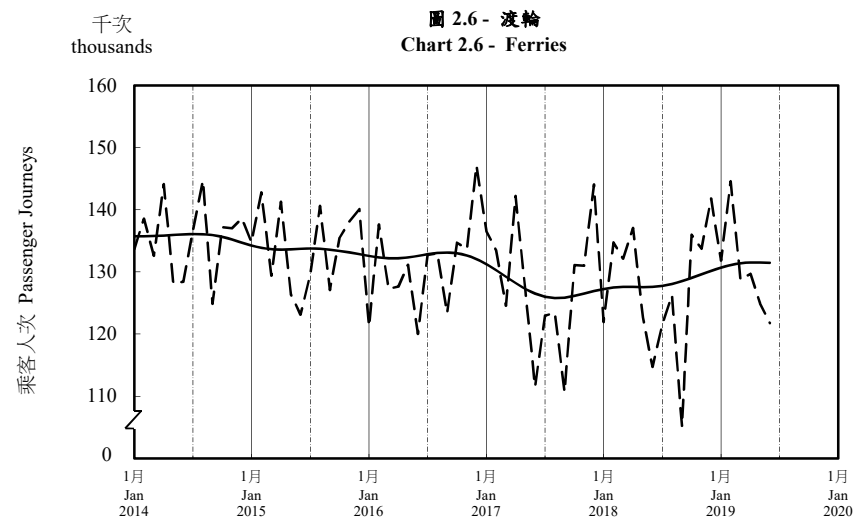

## 按月劃分的平均每日乘客人次趨勢 Trend of Average Daily Passenger Journeys by Month

2019/06

註：(1) 包括港鐵線路、機場快線及輕鐵。  
Note: (1) Including MTR Lines, Airport Express Line and Light Rail.

--- 平均每日 Average Daily  
—— 趨勢 Trend

趨勢：以「X-12自迴歸-求和-移動平均」方法估算  
Trend: Estimated by X-12 ARIMA Method