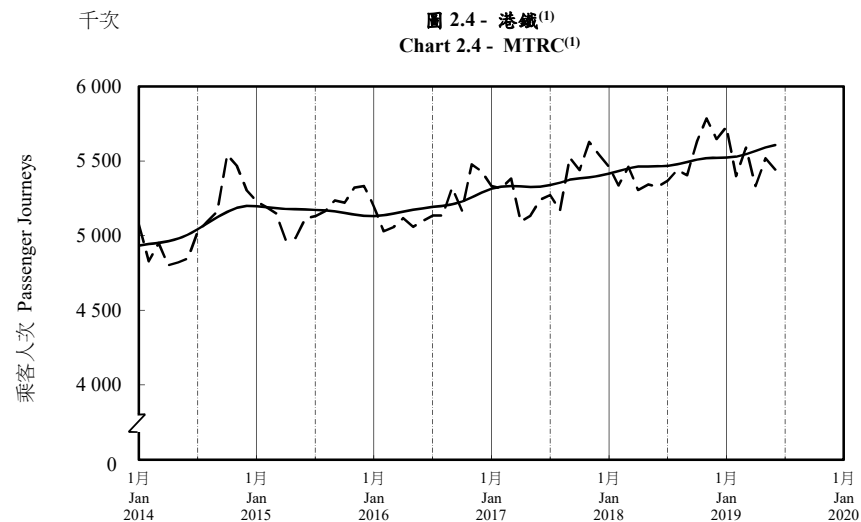

## 按月劃分的平均每日乘客人次趨勢 Trend of Average Daily Passenger Journeys by Month

2019/06

註：(1) 包括港鐵線路、機場快線及輕鐵。  
Note: (1) Including MTR Lines, Airport Express Line and Light Rail.

--- 平均每日 Average Daily  
—— 趨勢 Trend

趨勢：以「X-12自迴歸-求和-移動平均」方法估算  
Trend: Estimated by X-12 ARIMA Method