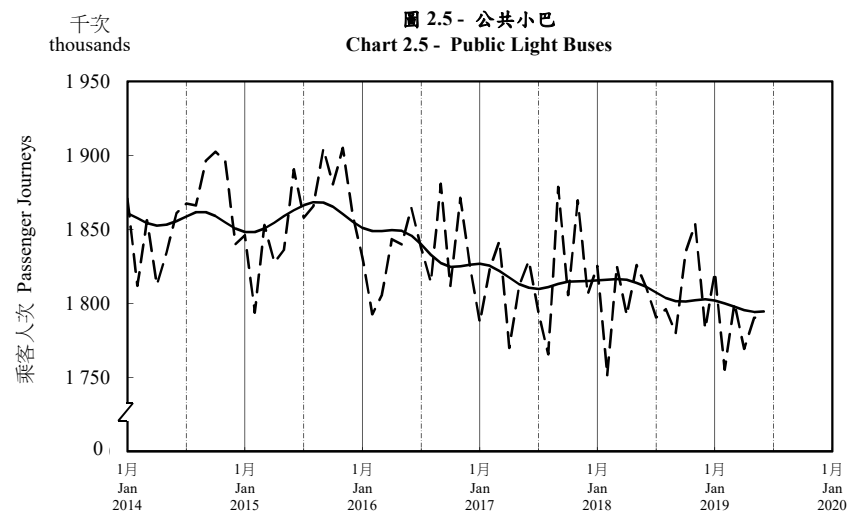

## 按月劃分的平均每日乘客人次趨勢 Trend of Average Daily Passenger Journeys by Month

2019/06

註：(1) 包括港鐵線路、機場快線及輕鐵。  
Note: (1) Including MTR Lines, Airport Express Line and Light Rail.

--- 平均每日 Average Daily  
—— 趨勢 Trend

趨勢：以「X-12自迴歸-求和-移動平均」方法估算  
Trend: Estimated by X-12 ARIMA Method