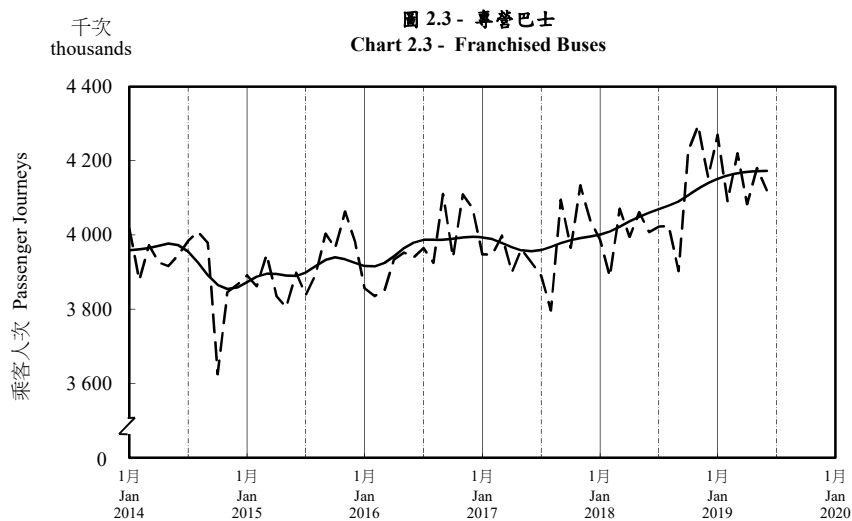

## 按月劃分的平均每日乘客人次趨勢 Trend of Average Daily Passenger Journeys by Month

2019/06

註：(1) 包括港鐵線路、機場快線及輕鐵。  
Note: (1) Including MTR Lines, Airport Express Line and Light Rail.

--- 平均每日 Average Daily  
—— 趨勢 Trend

趨勢：以「X-12自迴歸-求和-移動平均」方法估算  
Trend: Estimated by X-12 ARIMA Method