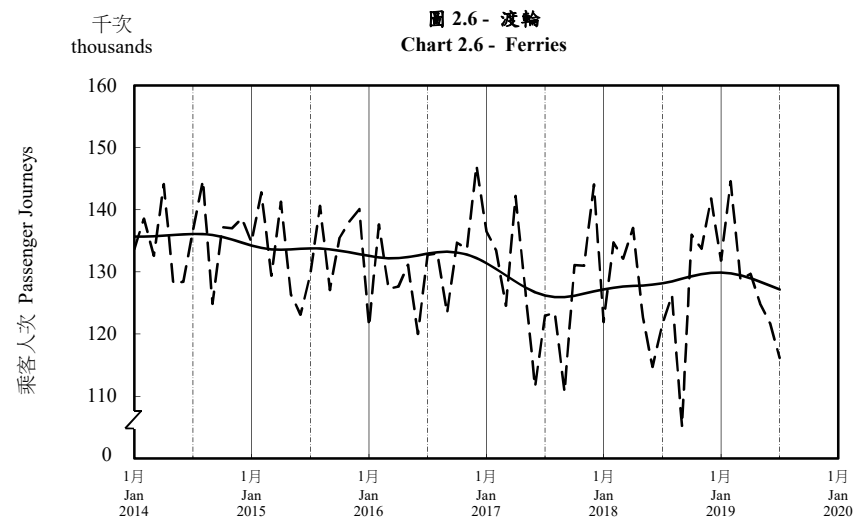

按月劃分的平均每日乘客人次趨勢 Trend of Average Daily Passenger Journeys by Month

2019/07

註：(1) 包括港鐵線路、機場快線及輕鐵。
Note: (1) Including MTR Lines, Airport Express Line and Light Rail.

--- 平均每日 Average Daily
—— 趨勢 Trend

趨勢：以「X-12自迴歸-求和-移動平均」方法估算
Trend: Estimated by X-12 ARIMA Method