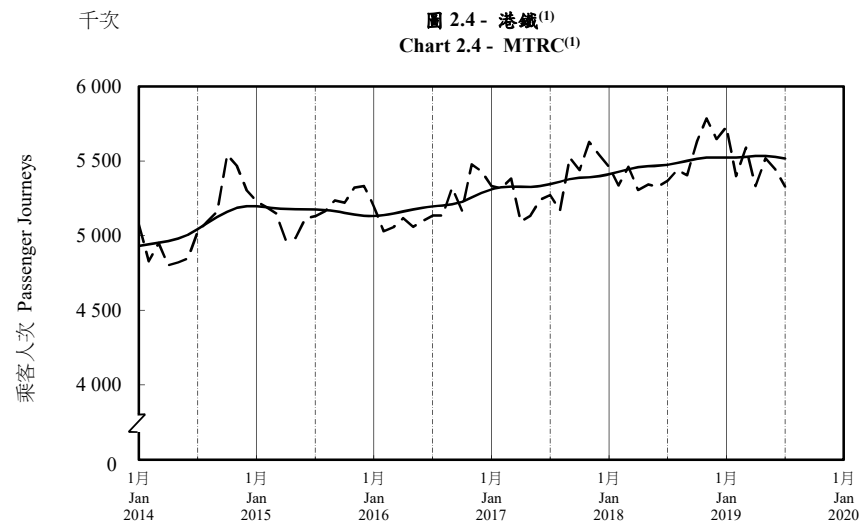

按月劃分的平均每日乘客人次趨勢 Trend of Average Daily Passenger Journeys by Month

2019/07

註：(1) 包括港鐵線路、機場快線及輕鐵。
Note: (1) Including MTR Lines, Airport Express Line and Light Rail.

--- 平均每日 Average Daily
—— 趨勢 Trend

趨勢：以「X-12自迴歸-求和-移動平均」方法估算
Trend: Estimated by X-12 ARIMA Method