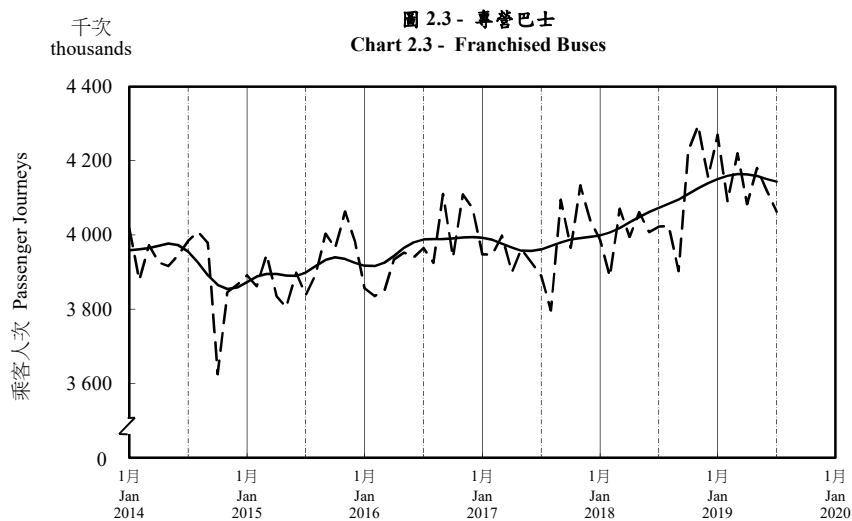

按月劃分的平均每日乘客人次趨勢 Trend of Average Daily Passenger Journeys by Month

2019/07

註：(1) 包括港鐵線路、機場快線及輕鐵。
Note: (1) Including MTR Lines, Airport Express Line and Light Rail.

--- 平均每日 Average Daily
—— 趨勢 Trend

趨勢：以「X-12自迴歸-求和-移動平均」方法估算
Trend: Estimated by X-12 ARIMA Method