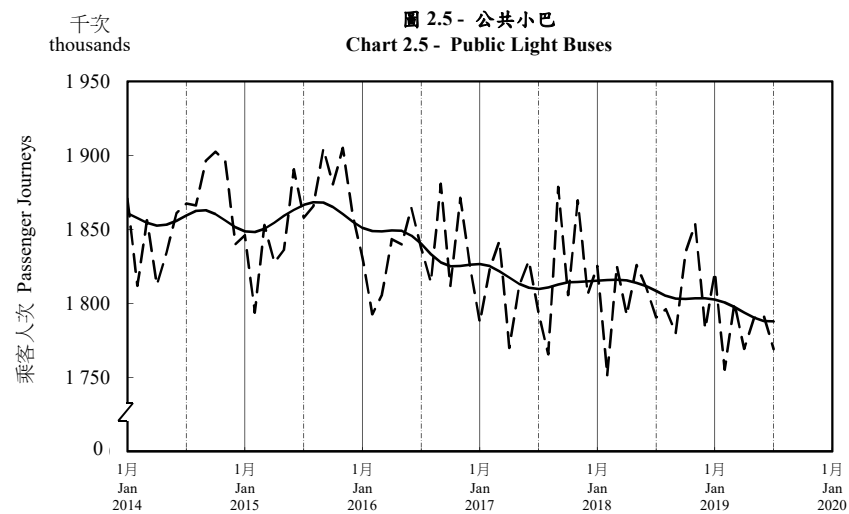

按月劃分的平均每日乘客人次趨勢 Trend of Average Daily Passenger Journeys by Month

2019/07

註：(1) 包括港鐵線路、機場快線及輕鐵。
Note: (1) Including MTR Lines, Airport Express Line and Light Rail.

--- 平均每日 Average Daily
—— 趨勢 Trend

趨勢：以「X-12自迴歸-求和-移動平均」方法估算
Trend: Estimated by X-12 ARIMA Method