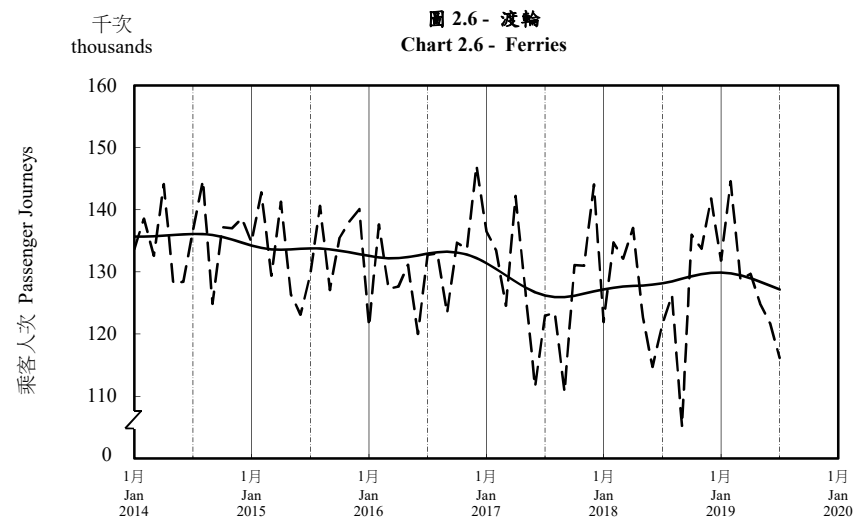

按月劃分的平均每日乘客人次趨勢 Trend of Average Daily Passenger Journeys by Month

2019/07

註：(1) 包括港鐵線路、機場快線及輕鐵。
Note: (1) Including MTR Lines, Airport Express Line and Light Rail.

--- 平均每日 Average Daily
—— 趨勢 Trend

趨勢：以「X-12自迴歸-求和-移動平均」方法估算
Trend: Estimated by X-12 ARIMA Method