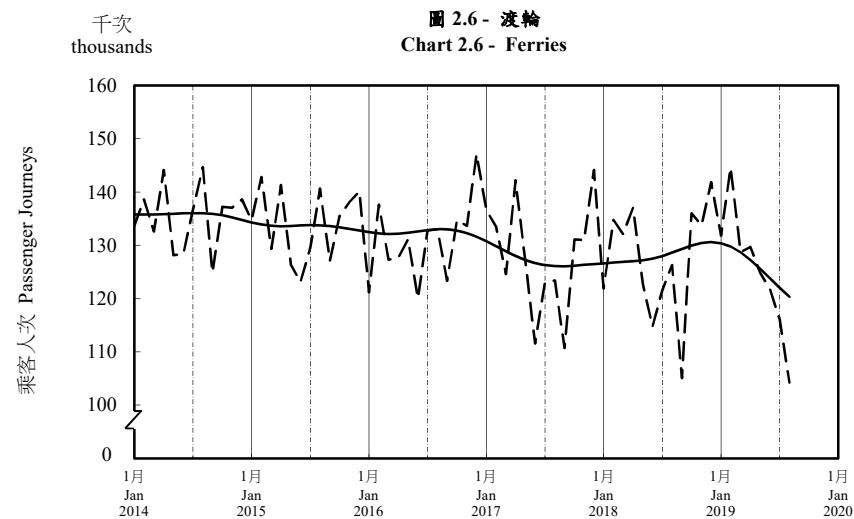

按月劃分的平均每日乘客人次趨勢 Trend of Average Daily Passenger Journeys by Month

2019/08

註：(1) 包括港鐵線路、機場快線及輕鐵。
Note: (1) Including MTR Lines, Airport Express Line and Light Rail.

--- 平均每日 Average Daily
—— 趨勢 Trend

趨勢：以「X-12自迴歸-求和-移動平均」方法估算
Trend : Estimated by X-12 ARIMA Method