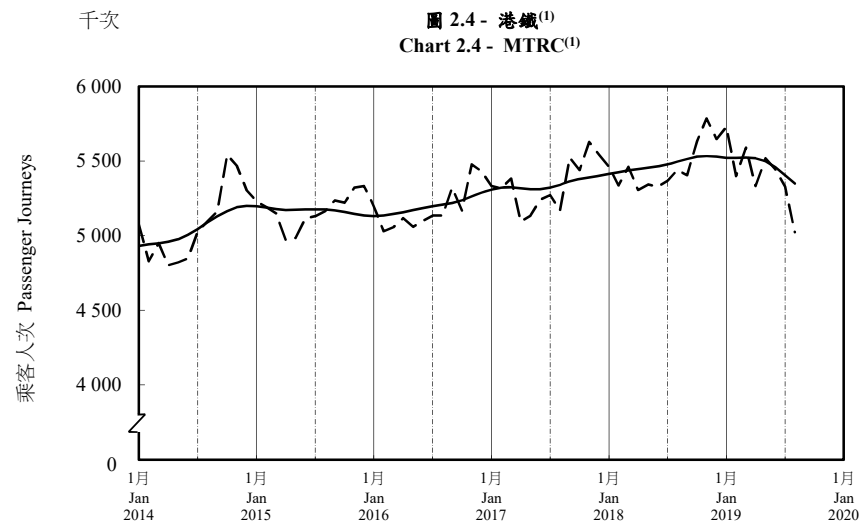

按月劃分的平均每日乘客人次趨勢 Trend of Average Daily Passenger Journeys by Month

2019/08

註：(1) 包括港鐵線路、機場快線及輕鐵。
Note: (1) Including MTR Lines, Airport Express Line and Light Rail.

--- 平均每日 Average Daily
—— 趨勢 Trend

趨勢：以「X-12自迴歸-求和-移動平均」方法估算
Trend : Estimated by X-12 ARIMA Method