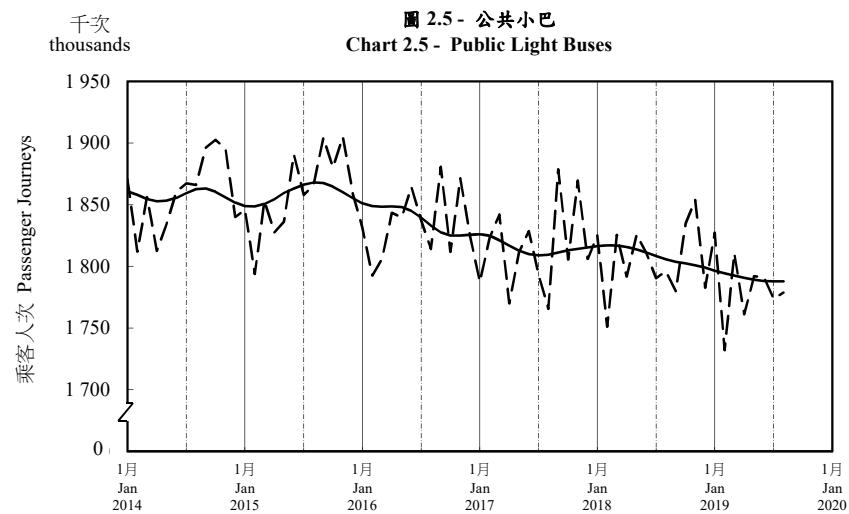

按月劃分的平均每日乘客人次趨勢 Trend of Average Daily Passenger Journeys by Month

2019/08

註：(1) 包括港鐵線路、機場快線及輕鐵。
Note: (1) Including MTR Lines, Airport Express Line and Light Rail.

--- 平均每日 Average Daily
—— 趨勢 Trend

趨勢：以「X-12自迴歸-求和-移動平均」方法估算
Trend : Estimated by X-12 ARIMA Method