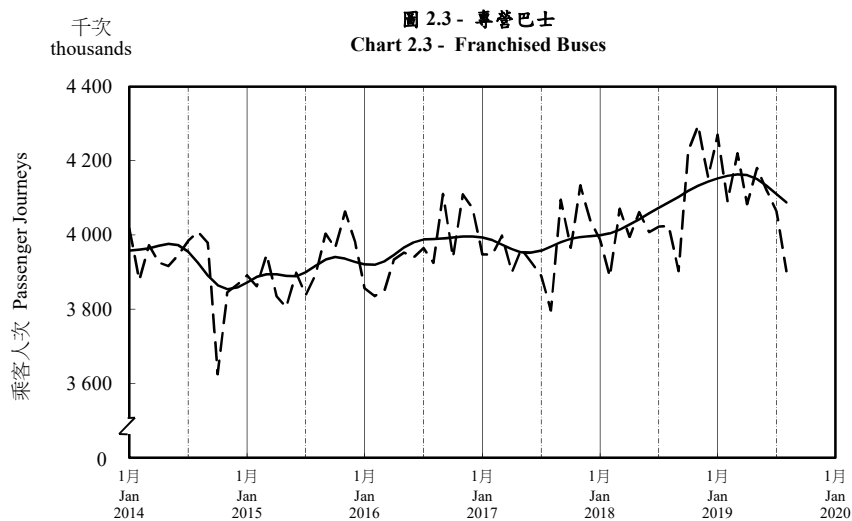

按月劃分的平均每日乘客人次趨勢 Trend of Average Daily Passenger Journeys by Month

2019/08

註：(1) 包括港鐵線路、機場快線及輕鐵。
Note: (1) Including MTR Lines, Airport Express Line and Light Rail.

--- 平均每日 Average Daily
—— 趨勢 Trend

趨勢：以「X-12自迴歸-求和-移動平均」方法估算
Trend : Estimated by X-12 ARIMA Method