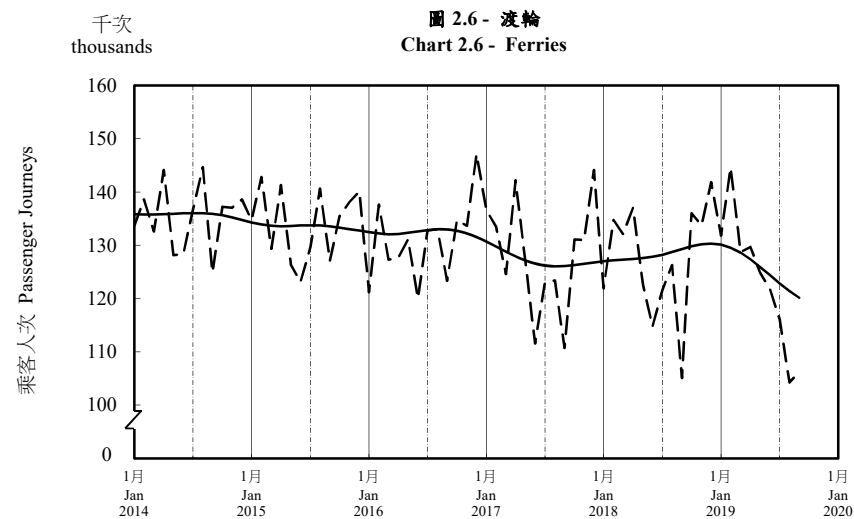

## 按月劃分的平均每日乘客人次趨勢 Trend of Average Daily Passenger Journeys by Month

2019/09

註：(1) 包括港鐵線路、機場快線及輕鐵。  
Note: (1) Including MTR Lines, Airport Express Line and Light Rail.

--- 平均每日 Average Daily  
—— 趨勢 Trend

趨勢：以「X-12自迴歸-求和-移動平均」方法估算  
Trend : Estimated by X-12 ARIMA Method