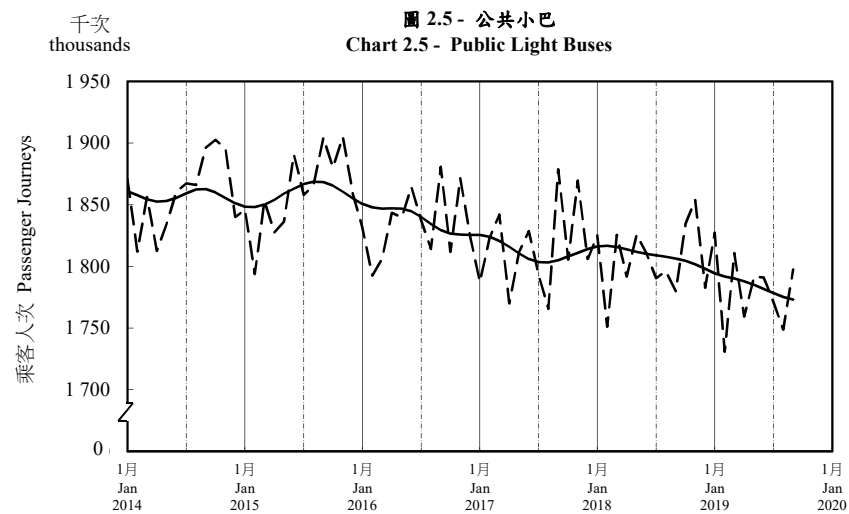

## 按月劃分的平均每日乘客人次趨勢 Trend of Average Daily Passenger Journeys by Month

2019/09

註：(1) 包括港鐵線路、機場快線及輕鐵。  
Note: (1) Including MTR Lines, Airport Express Line and Light Rail.

--- 平均每日 Average Daily  
—— 趨勢 Trend

趨勢：以「X-12自迴歸-求和-移動平均」方法估算  
Trend : Estimated by X-12 ARIMA Method