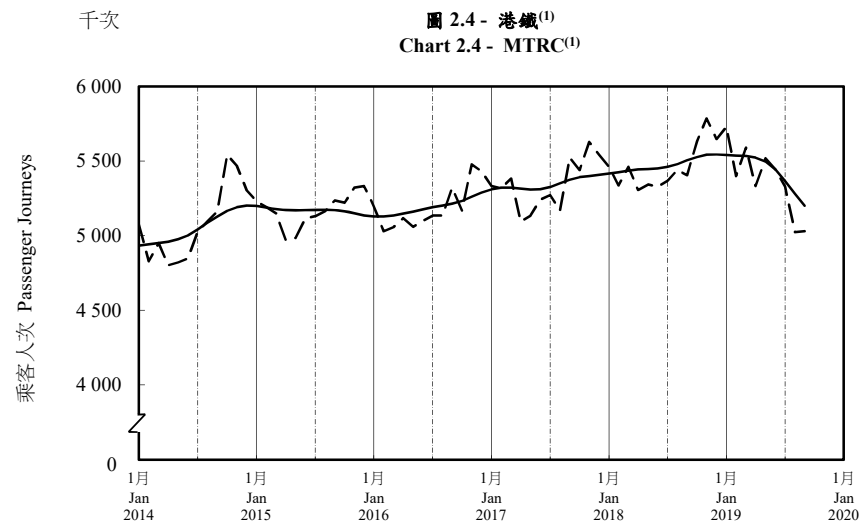

## 按月劃分的平均每日乘客人次趨勢 Trend of Average Daily Passenger Journeys by Month

2019/09

註：(1) 包括港鐵線路、機場快線及輕鐵。  
Note: (1) Including MTR Lines, Airport Express Line and Light Rail.

--- 平均每日 Average Daily  
—— 趨勢 Trend

趨勢：以「X-12自迴歸-求和-移動平均」方法估算  
Trend : Estimated by X-12 ARIMA Method