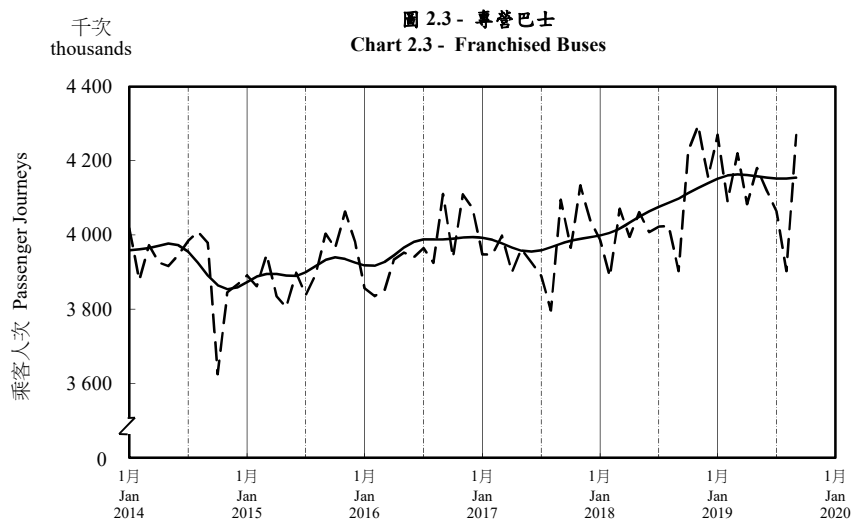

## 按月劃分的平均每日乘客人次趨勢 Trend of Average Daily Passenger Journeys by Month

2019/09

註：(1) 包括港鐵線路、機場快線及輕鐵。  
Note: (1) Including MTR Lines, Airport Express Line and Light Rail.

--- 平均每日 Average Daily  
—— 趨勢 Trend

趨勢：以「X-12自迴歸-求和-移動平均」方法估算  
Trend : Estimated by X-12 ARIMA Method