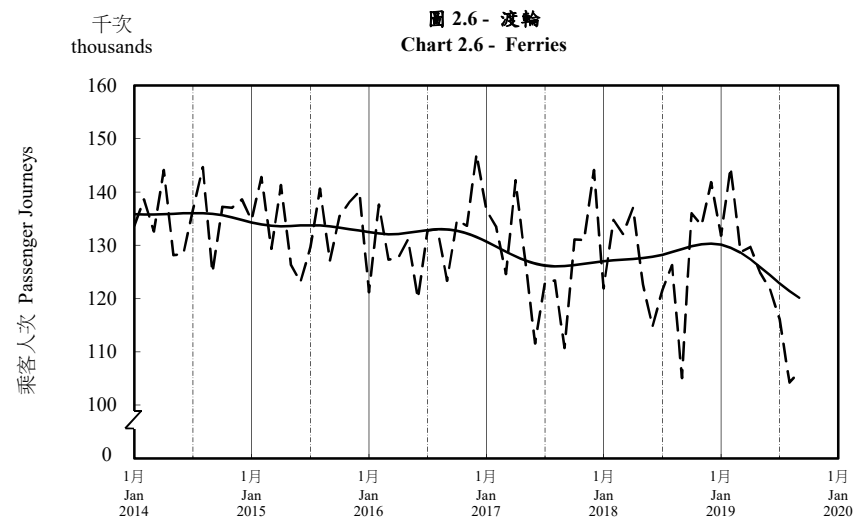

按月劃分的平均每日乘客人次趨勢 Trend of Average Daily Passenger Journeys by Month

2019/09

註：(1) 包括港鐵線路、機場快線及輕鐵。
Note: (1) Including MTR Lines, Airport Express Line and Light Rail.

--- 平均每日 Average Daily
—— 趨勢 Trend

趨勢：以「X-12自迴歸-求和-移動平均」方法估算
Trend: Estimated by X-12 ARIMA Method