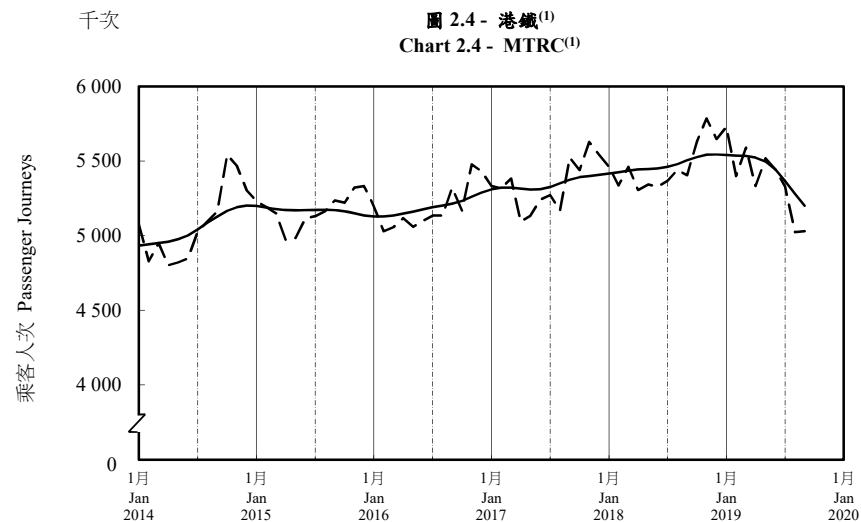

按月劃分的平均每日乘客人次趨勢 Trend of Average Daily Passenger Journeys by Month

2019/09

註：(1) 包括港鐵線路、機場快線及輕鐵。
Note: (1) Including MTR Lines, Airport Express Line and Light Rail.

--- 平均每日 Average Daily
—— 趨勢 Trend

趨勢：以「X-12自迴歸-求和-移動平均」方法估算
Trend: Estimated by X-12 ARIMA Method