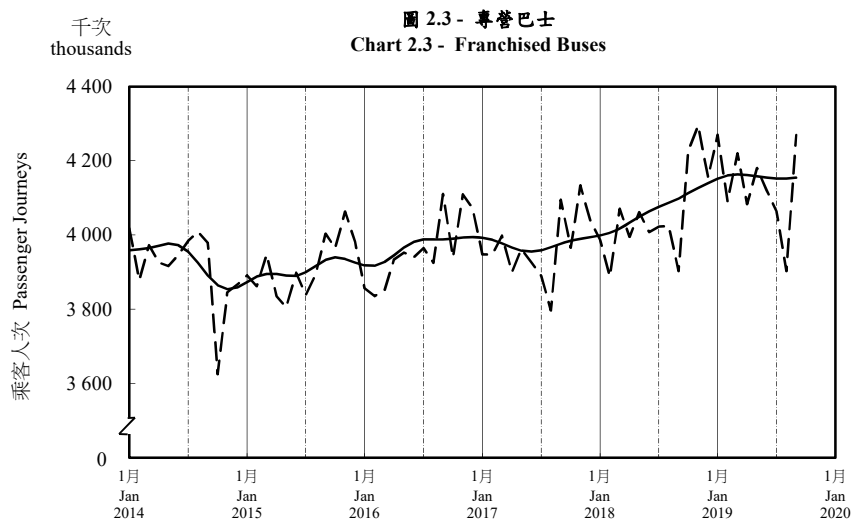

按月劃分的平均每日乘客人次趨勢 Trend of Average Daily Passenger Journeys by Month

2019/09

註：(1) 包括港鐵線路、機場快線及輕鐵。
Note: (1) Including MTR Lines, Airport Express Line and Light Rail.

--- 平均每日 Average Daily
—— 趨勢 Trend

趨勢：以「X-12自迴歸-求和-移動平均」方法估算
Trend: Estimated by X-12 ARIMA Method