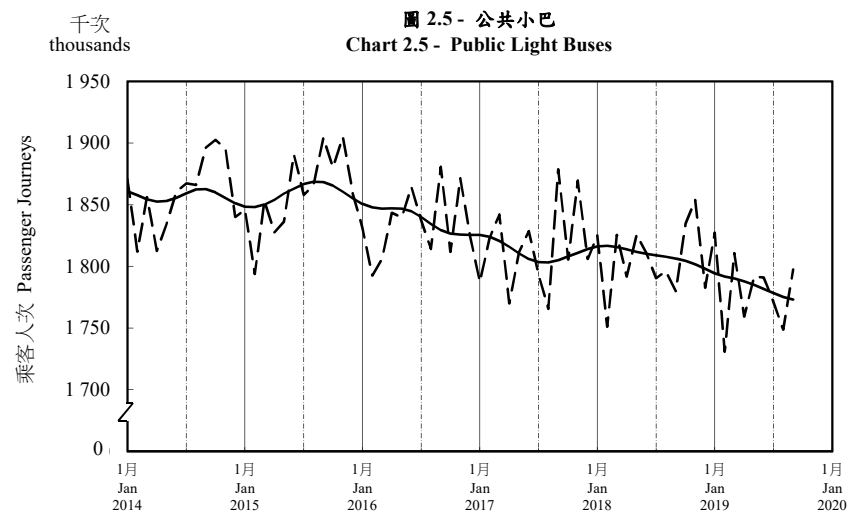

按月劃分的平均每日乘客人次趨勢 Trend of Average Daily Passenger Journeys by Month

2019/09

註：(1) 包括港鐵線路、機場快線及輕鐵。
Note: (1) Including MTR Lines, Airport Express Line and Light Rail.

--- 平均每日 Average Daily
—— 趨勢 Trend

趨勢：以「X-12自迴歸-求和-移動平均」方法估算
Trend: Estimated by X-12 ARIMA Method