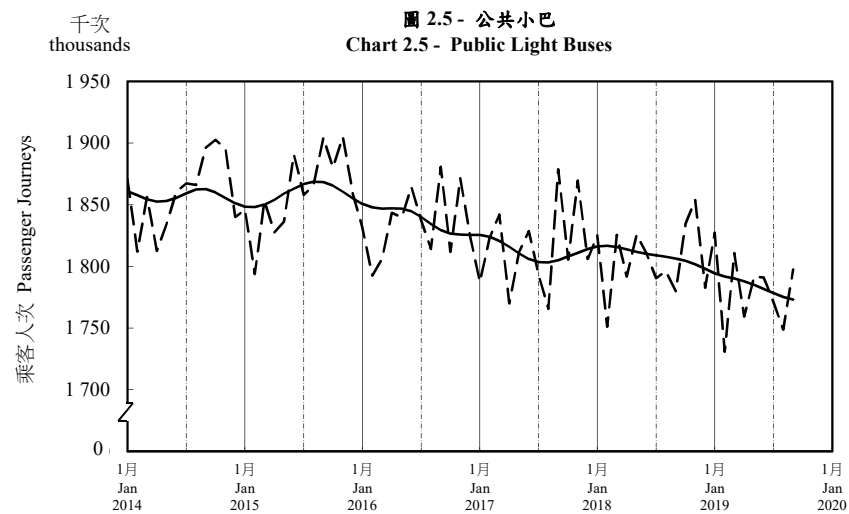

## 按月劃分的平均每日乘客人次趨勢 Trend of Average Daily Passenger Journeys by Month

2019/09

註：(1) 包括港鐵線路、機場快線及輕鐵。  
Note: (1) Including MTR Lines, Airport Express Line and Light Rail.

--- 平均每日 Average Daily  
—— 趨勢 Trend

趨勢：以「X-12自迴歸-求和-移動平均」方法估算  
Trend: Estimated by X-12 ARIMA Method