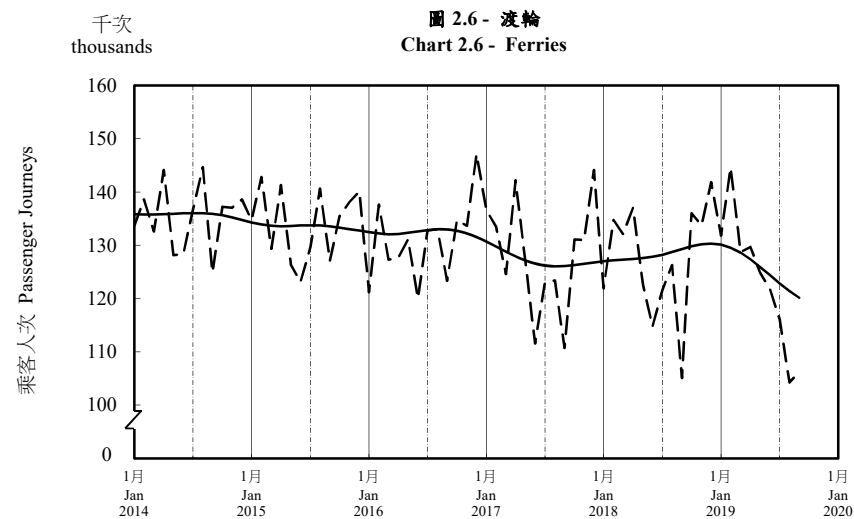

## 按月劃分的平均每日乘客人次趨勢 Trend of Average Daily Passenger Journeys by Month

2019/09

註：(1) 包括港鐵線路、機場快線及輕鐵。  
Note: (1) Including MTR Lines, Airport Express Line and Light Rail.

--- 平均每日 Average Daily  
—— 趨勢 Trend

趨勢：以「X-12自迴歸-求和-移動平均」方法估算  
Trend: Estimated by X-12 ARIMA Method