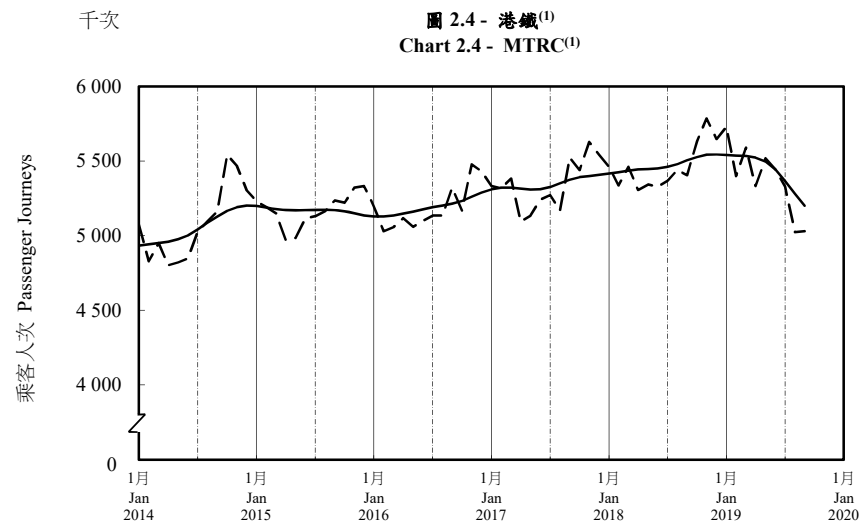

## 按月劃分的平均每日乘客人次趨勢 Trend of Average Daily Passenger Journeys by Month

2019/09

註：(1) 包括港鐵線路、機場快線及輕鐵。  
Note: (1) Including MTR Lines, Airport Express Line and Light Rail.

--- 平均每日 Average Daily  
—— 趨勢 Trend

趨勢：以「X-12自迴歸-求和-移動平均」方法估算  
Trend: Estimated by X-12 ARIMA Method