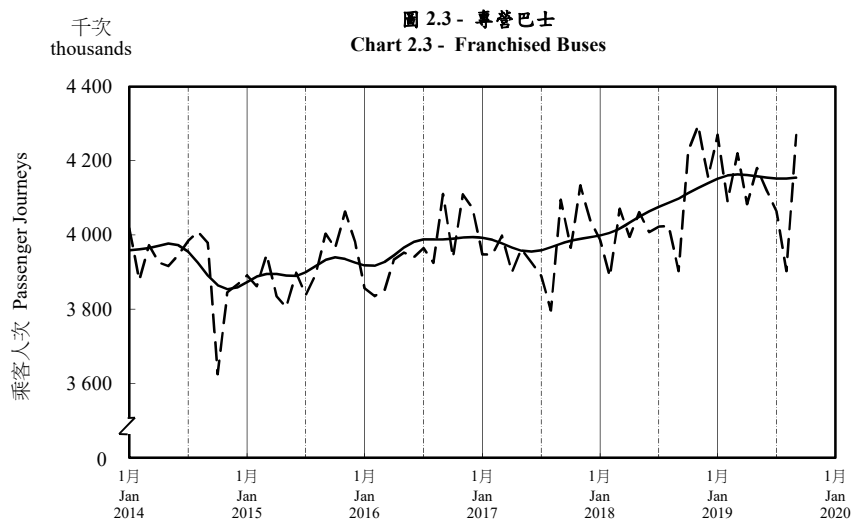

## 按月劃分的平均每日乘客人次趨勢 Trend of Average Daily Passenger Journeys by Month

2019/09

註：(1) 包括港鐵線路、機場快線及輕鐵。  
Note: (1) Including MTR Lines, Airport Express Line and Light Rail.

--- 平均每日 Average Daily  
—— 趨勢 Trend

趨勢：以「X-12自迴歸-求和-移動平均」方法估算  
Trend: Estimated by X-12 ARIMA Method