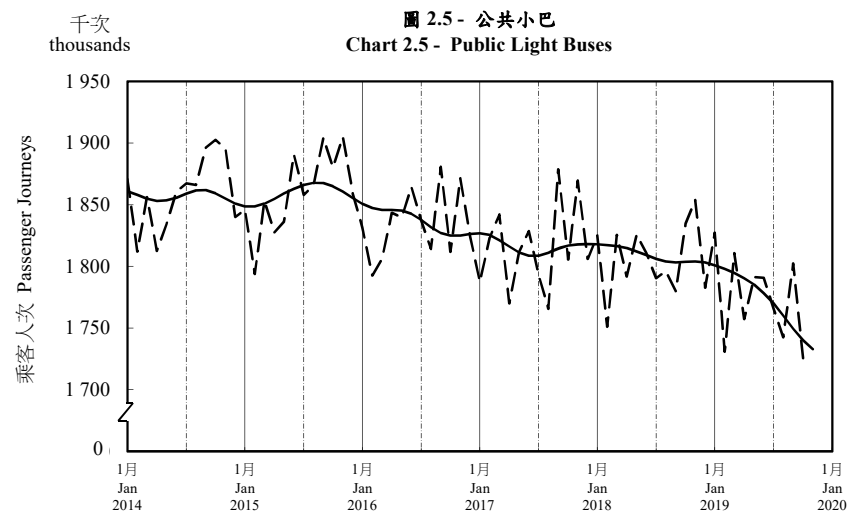

按月劃分的平均每日乘客人次趨勢 Trend of Average Daily Passenger Journeys by Month

2019/11

註：(1) 包括港鐵線路、機場快線及輕鐵。
Note: (1) Including MTR Lines, Airport Express Line and Light Rail.

--- 平均每日 Average Daily
—— 趨勢 Trend

趨勢：以「X-12自迴歸-求和-移動平均」方法估算
Trend : Estimated by X-12 ARIMA Method