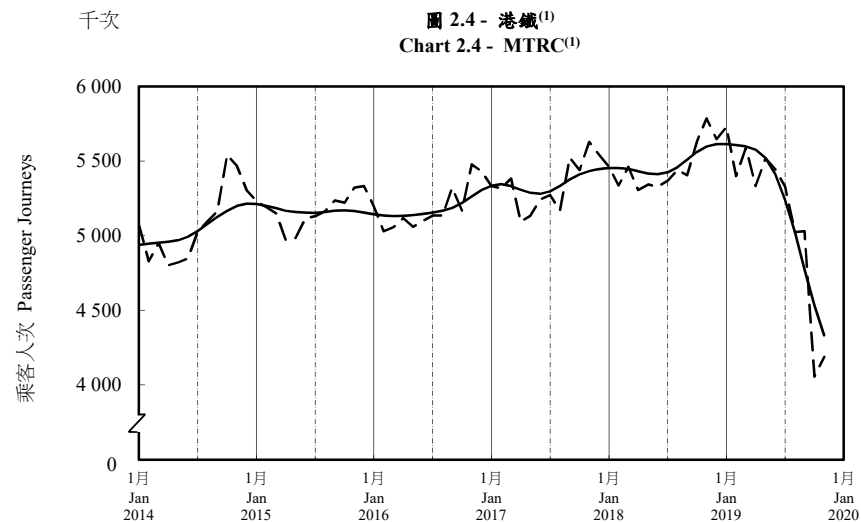

按月劃分的平均每日乘客人次趨勢 Trend of Average Daily Passenger Journeys by Month

2019/11

註：(1) 包括港鐵線路、機場快線及輕鐵。
Note: (1) Including MTR Lines, Airport Express Line and Light Rail.

--- 平均每日 Average Daily
—— 趨勢 Trend

趨勢：以「X-12自迴歸-求和-移動平均」方法估算
Trend : Estimated by X-12 ARIMA Method