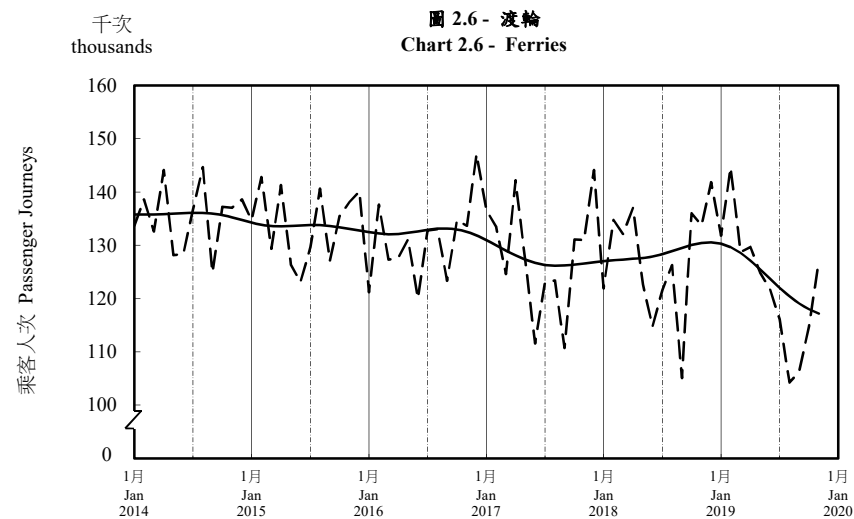

按月劃分的平均每日乘客人次趨勢 Trend of Average Daily Passenger Journeys by Month

2019/11

註：(1) 包括港鐵線路、機場快線及輕鐵。
Note: (1) Including MTR Lines, Airport Express Line and Light Rail.

--- 平均每日 Average Daily
—— 趨勢 Trend

趨勢：以「X-12自迴歸-求和-移動平均」方法估算
Trend : Estimated by X-12 ARIMA Method