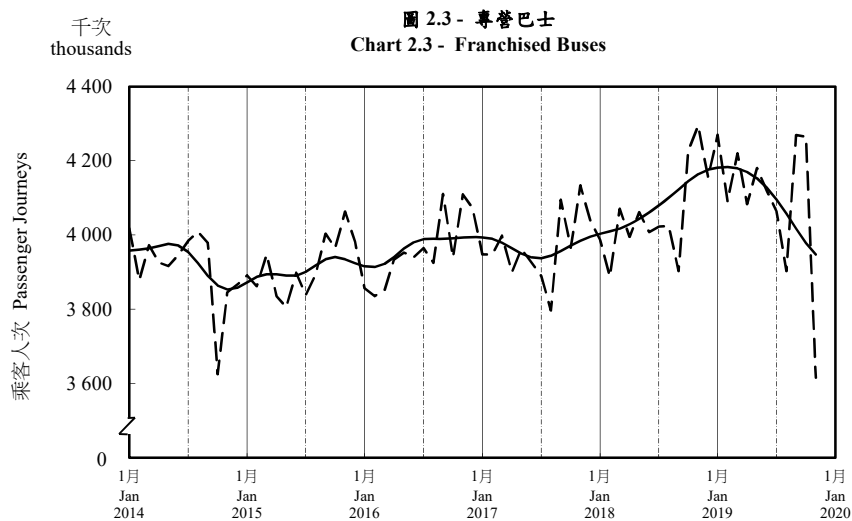

按月劃分的平均每日乘客人次趨勢 Trend of Average Daily Passenger Journeys by Month

2019/11

註：(1) 包括港鐵線路、機場快線及輕鐵。
Note: (1) Including MTR Lines, Airport Express Line and Light Rail.

--- 平均每日 Average Daily
—— 趨勢 Trend

趨勢：以「X-12自迴歸-求和-移動平均」方法估算
Trend : Estimated by X-12 ARIMA Method