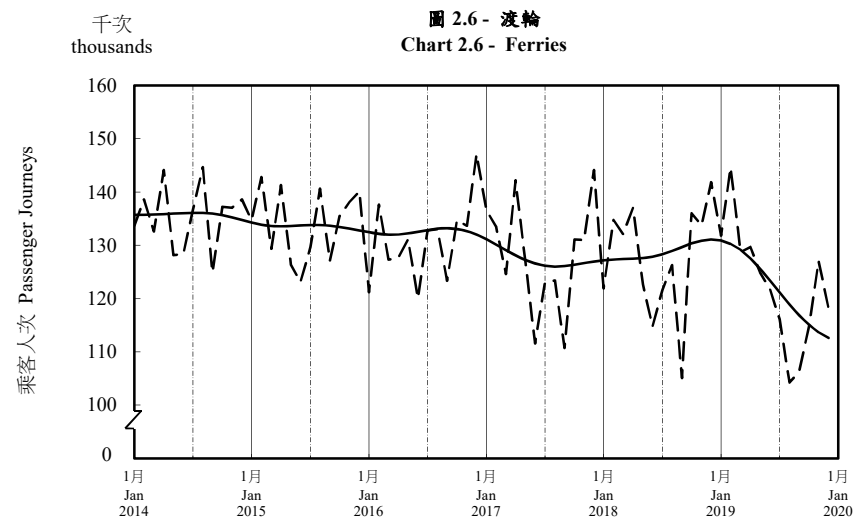

按月劃分的平均每日乘客人次趨勢 Trend of Average Daily Passenger Journeys by Month

2019/12

註：(1) 包括港鐵線路、機場快線及輕鐵。
Note: (1) Including MTR Lines, Airport Express Line and Light Rail.

--- 平均每日 Average Daily
—— 趨勢 Trend

趨勢：以「X-12自迴歸-求和-移動平均」方法估算
Trend : Estimated by X-12 ARIMA Method