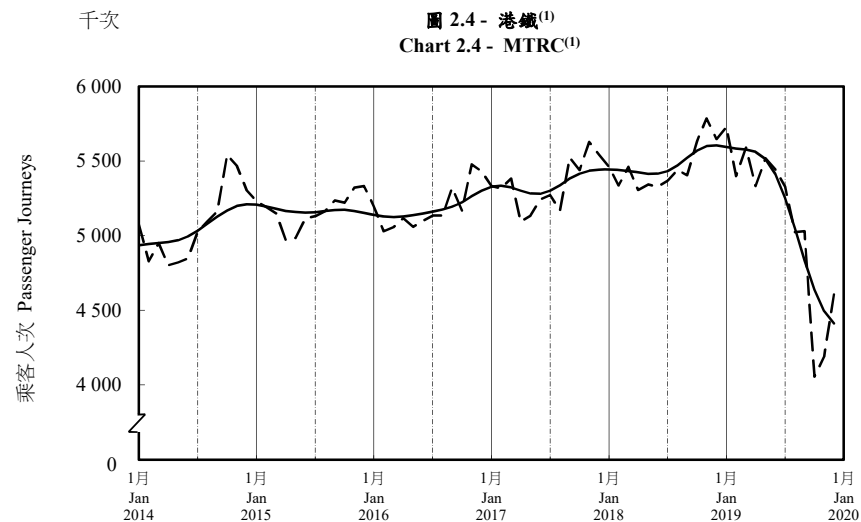

按月劃分的平均每日乘客人次趨勢 Trend of Average Daily Passenger Journeys by Month

2019/12

註：(1) 包括港鐵線路、機場快線及輕鐵。
Note: (1) Including MTR Lines, Airport Express Line and Light Rail.

--- 平均每日 Average Daily
—— 趨勢 Trend

趨勢：以「X-12自迴歸-求和-移動平均」方法估算
Trend : Estimated by X-12 ARIMA Method