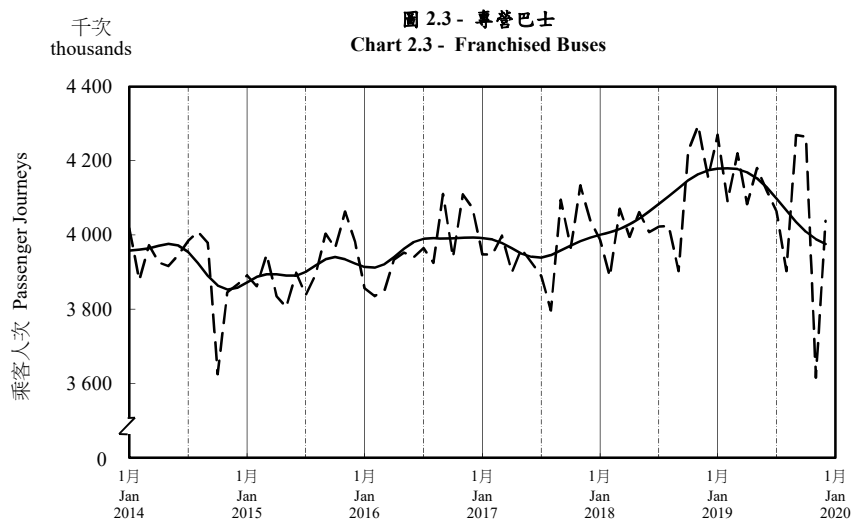

按月劃分的平均每日乘客人次趨勢 Trend of Average Daily Passenger Journeys by Month

2019/12

註：(1) 包括港鐵線路、機場快線及輕鐵。
Note: (1) Including MTR Lines, Airport Express Line and Light Rail.

--- 平均每日 Average Daily
—— 趨勢 Trend

趨勢：以「X-12自迴歸-求和-移動平均」方法估算
Trend : Estimated by X-12 ARIMA Method