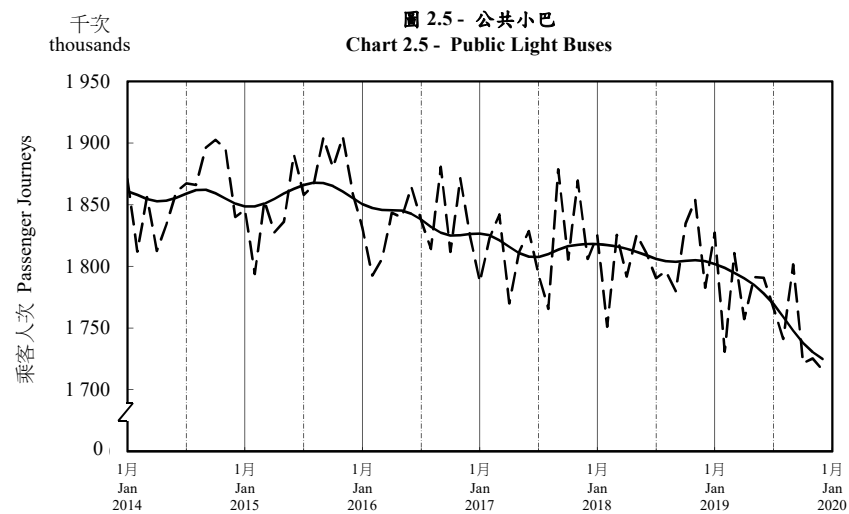

按月劃分的平均每日乘客人次趨勢 Trend of Average Daily Passenger Journeys by Month

2019/12

註：(1) 包括港鐵線路、機場快線及輕鐵。
Note: (1) Including MTR Lines, Airport Express Line and Light Rail.

--- 平均每日 Average Daily
—— 趨勢 Trend

趨勢：以「X-12自迴歸-求和-移動平均」方法估算
Trend : Estimated by X-12 ARIMA Method