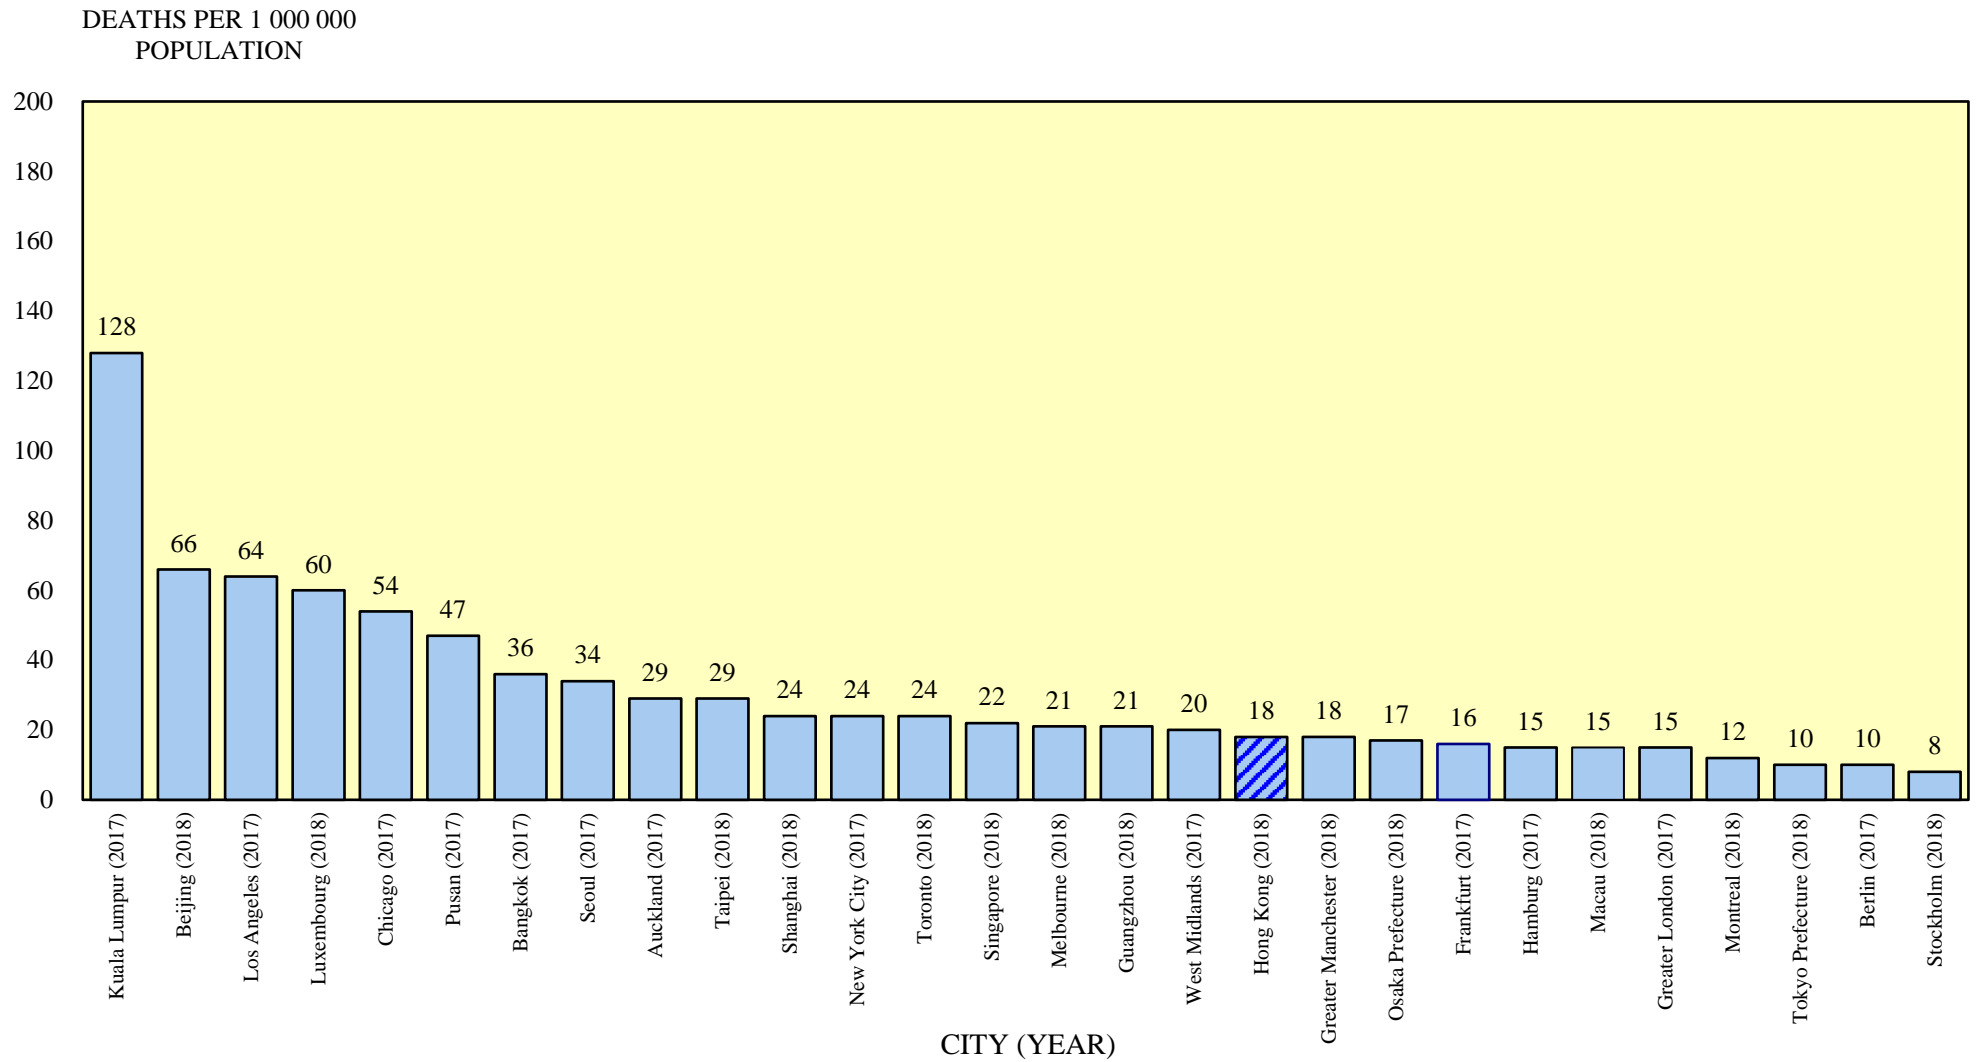

FIGURE A2 - ROAD TRAFFIC FATALITY RATE IN DIFFERENT CITIES

Source : Websites of respective authorities