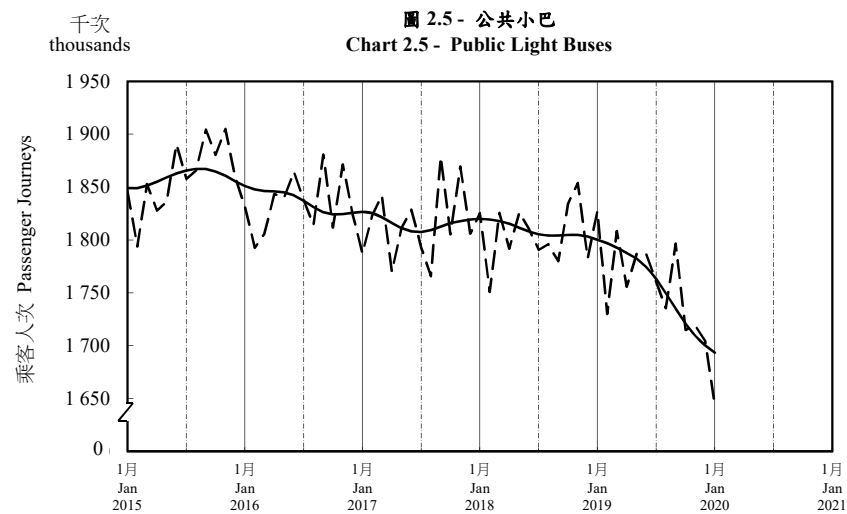

按月劃分的平均每日乘客人次趨勢 Trend of Average Daily Passenger Journeys by Month

2020/01

註：(1) 包括港鐵線路、機場快線及輕鐵。
Note: (1) Including MTR Lines, Airport Express Line and Light Rail.

--- 平均每日 Average Daily
—— 趨勢 Trend

趨勢：以「X-12自迴歸-求和-移動平均」方法估算
Trend : Estimated by X-12 ARIMA Method