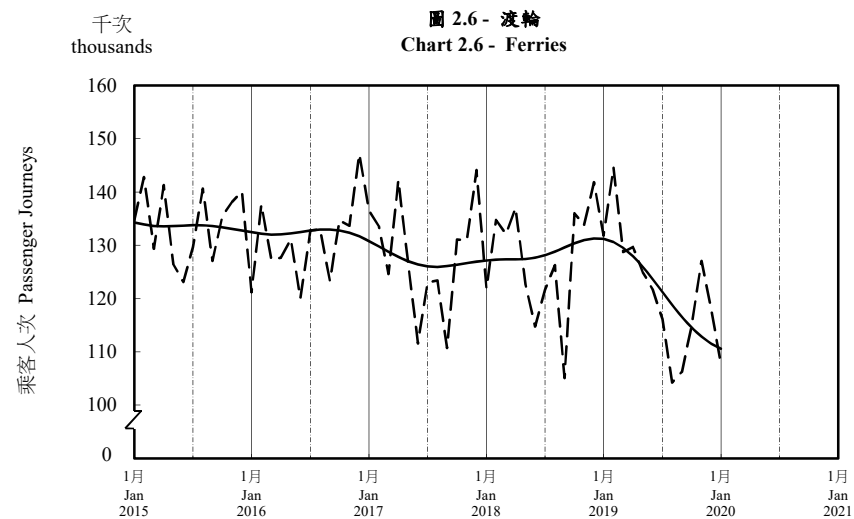

按月劃分的平均每日乘客人次趨勢 Trend of Average Daily Passenger Journeys by Month

2020/01

註：(1) 包括港鐵線路、機場快線及輕鐵。
Note: (1) Including MTR Lines, Airport Express Line and Light Rail.

--- 平均每日 Average Daily
—— 趨勢 Trend

趨勢：以「X-12自迴歸-求和-移動平均」方法估算
Trend : Estimated by X-12 ARIMA Method