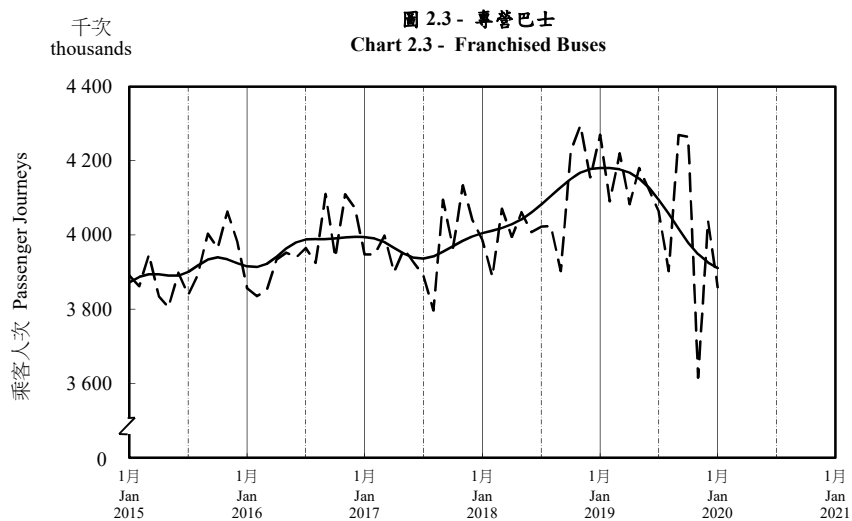

按月劃分的平均每日乘客人次趨勢 Trend of Average Daily Passenger Journeys by Month

2020/01

註：(1) 包括港鐵線路、機場快線及輕鐵。
Note: (1) Including MTR Lines, Airport Express Line and Light Rail.

--- 平均每日 Average Daily
—— 趨勢 Trend

趨勢：以「X-12自迴歸-求和-移動平均」方法估算
Trend : Estimated by X-12 ARIMA Method