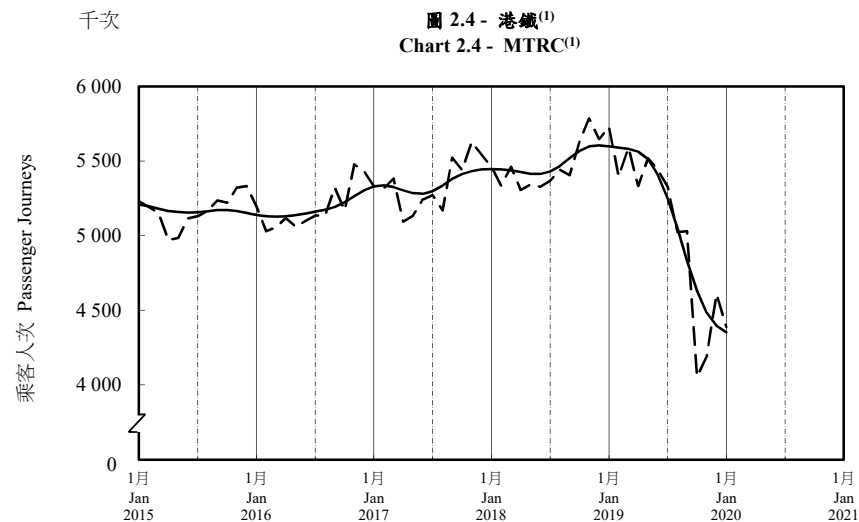

按月劃分的平均每日乘客人次趨勢 Trend of Average Daily Passenger Journeys by Month

2020/01

註：(1) 包括港鐵線路、機場快線及輕鐵。
Note: (1) Including MTR Lines, Airport Express Line and Light Rail.

--- 平均每日 Average Daily
—— 趨勢 Trend

趨勢：以「X-12自迴歸-求和-移動平均」方法估算
Trend : Estimated by X-12 ARIMA Method