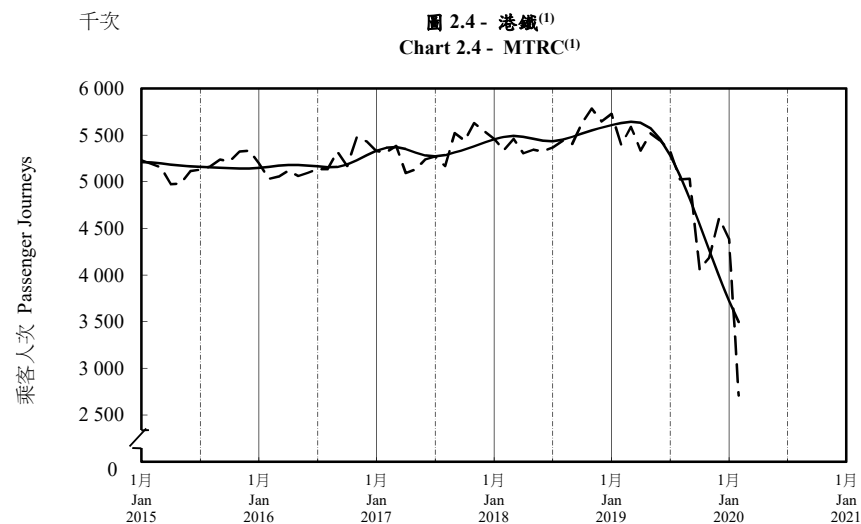

按月劃分的平均每日乘客人次趨勢 Trend of Average Daily Passenger Journeys by Month

2020/02

註：(1) 包括港鐵線路、機場快線及輕鐵。
Note: (1) Including MTR Lines, Airport Express Line and Light Rail.

--- 平均每日 Average Daily
—— 趨勢 Trend

趨勢：以「X-12自迴歸-求和-移動平均」方法估算
Trend : Estimated by X-12 ARIMA Method