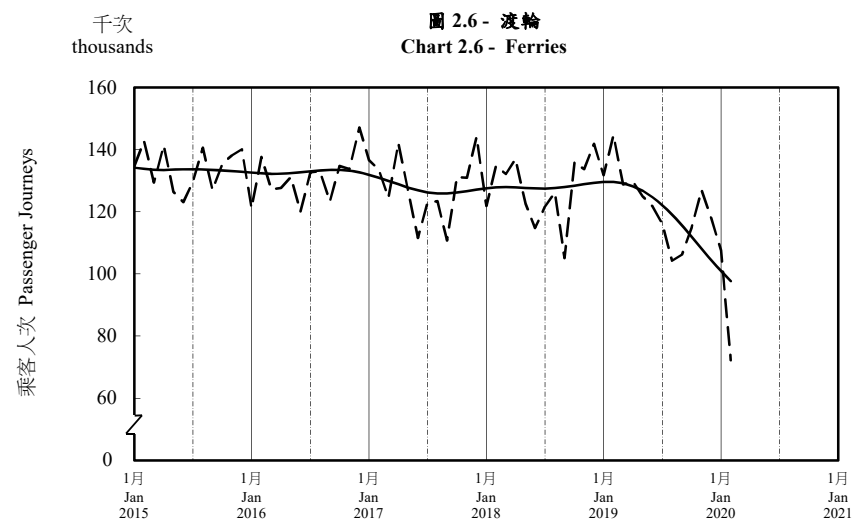

按月劃分的平均每日乘客人次趨勢 Trend of Average Daily Passenger Journeys by Month

2020/02

註：(1) 包括港鐵線路、機場快線及輕鐵。
Note: (1) Including MTR Lines, Airport Express Line and Light Rail.

--- 平均每日 Average Daily
—— 趨勢 Trend

趨勢：以「X-12自迴歸-求和-移動平均」方法估算
Trend : Estimated by X-12 ARIMA Method