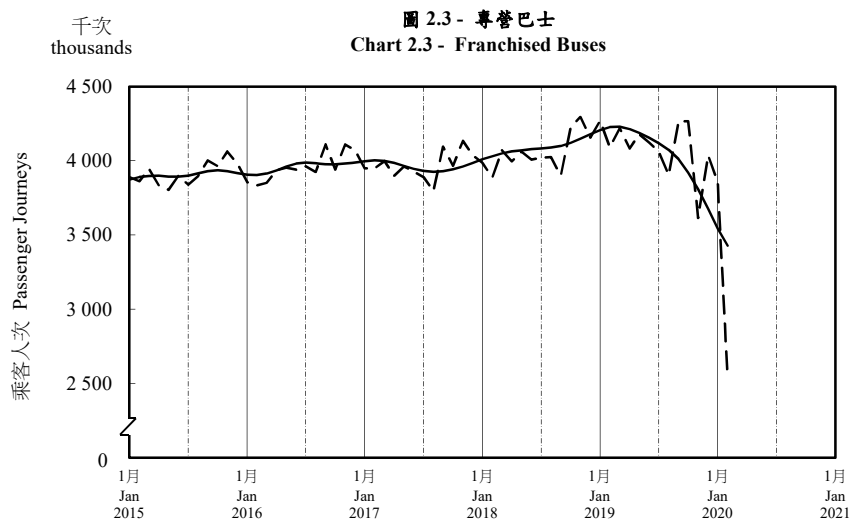

按月劃分的平均每日乘客人次趨勢 Trend of Average Daily Passenger Journeys by Month

2020/02

註：(1) 包括港鐵線路、機場快線及輕鐵。
Note: (1) Including MTR Lines, Airport Express Line and Light Rail.

--- 平均每日 Average Daily
—— 趨勢 Trend

趨勢：以「X-12自迴歸-求和-移動平均」方法估算
Trend : Estimated by X-12 ARIMA Method