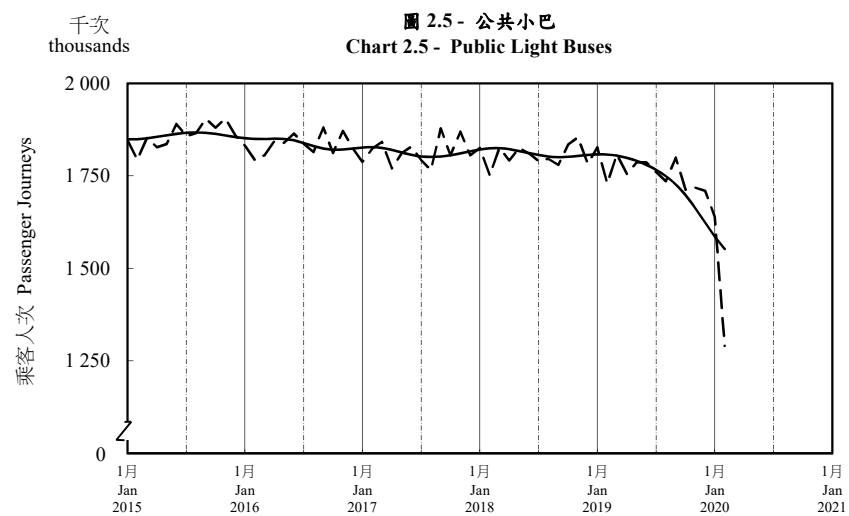

按月劃分的平均每日乘客人次趨勢 Trend of Average Daily Passenger Journeys by Month

2020/02

註：(1) 包括港鐵線路、機場快線及輕鐵。
Note: (1) Including MTR Lines, Airport Express Line and Light Rail.

--- 平均每日 Average Daily
—— 趨勢 Trend

趨勢：以「X-12自迴歸-求和-移動平均」方法估算
Trend : Estimated by X-12 ARIMA Method