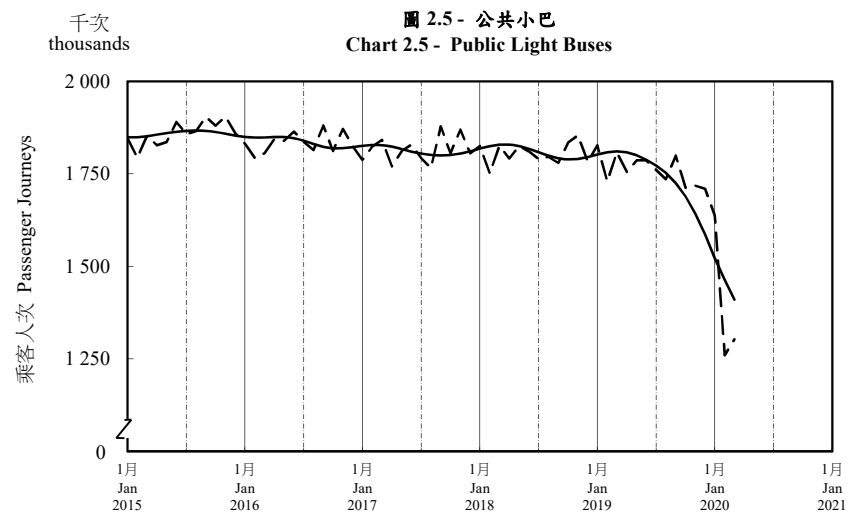

按月劃分的平均每日乘客人次趨勢 Trend of Average Daily Passenger Journeys by Month

2020/03

註：(1) 包括港鐵線路、機場快線及輕鐵。
Note: (1) Including MTR Lines, Airport Express Line and Light Rail.

--- 平均每日 Average Daily
—— 趨勢 Trend

趨勢：以「X-12自迴歸-求和-移動平均」方法估算
Trend : Estimated by X-12 ARIMA Method