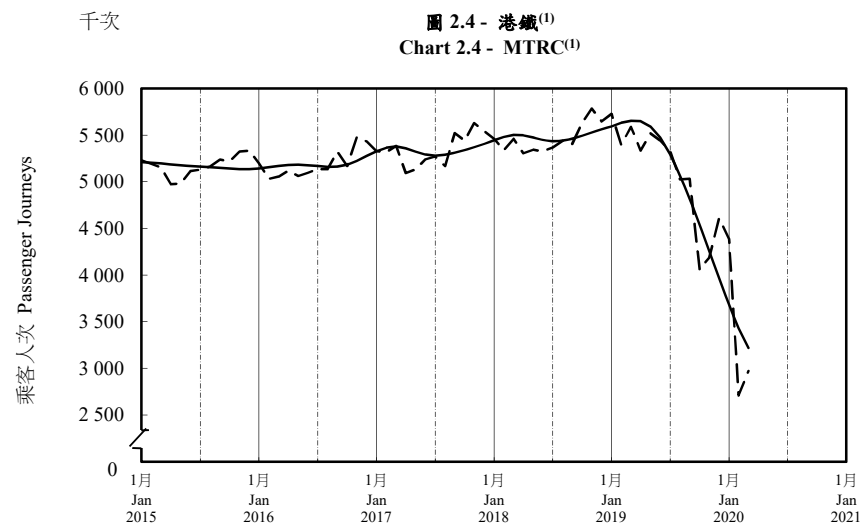

按月劃分的平均每日乘客人次趨勢 Trend of Average Daily Passenger Journeys by Month

2020/03

註：(1) 包括港鐵線路、機場快線及輕鐵。
Note: (1) Including MTR Lines, Airport Express Line and Light Rail.

--- 平均每日 Average Daily
—— 趨勢 Trend

趨勢：以「X-12自迴歸-求和-移動平均」方法估算
Trend : Estimated by X-12 ARIMA Method