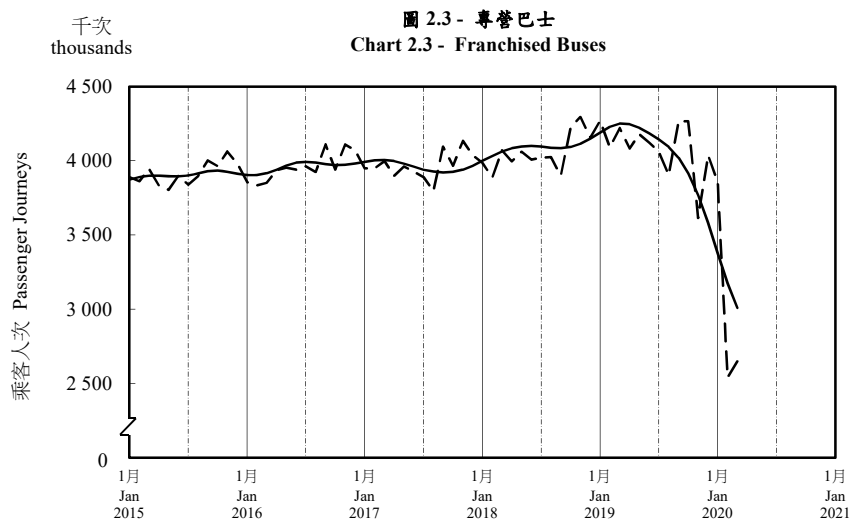

按月劃分的平均每日乘客人次趨勢 Trend of Average Daily Passenger Journeys by Month

2020/03

註：(1) 包括港鐵線路、機場快線及輕鐵。
Note: (1) Including MTR Lines, Airport Express Line and Light Rail.

--- 平均每日 Average Daily
—— 趨勢 Trend

趨勢：以「X-12自迴歸-求和-移動平均」方法估算
Trend : Estimated by X-12 ARIMA Method