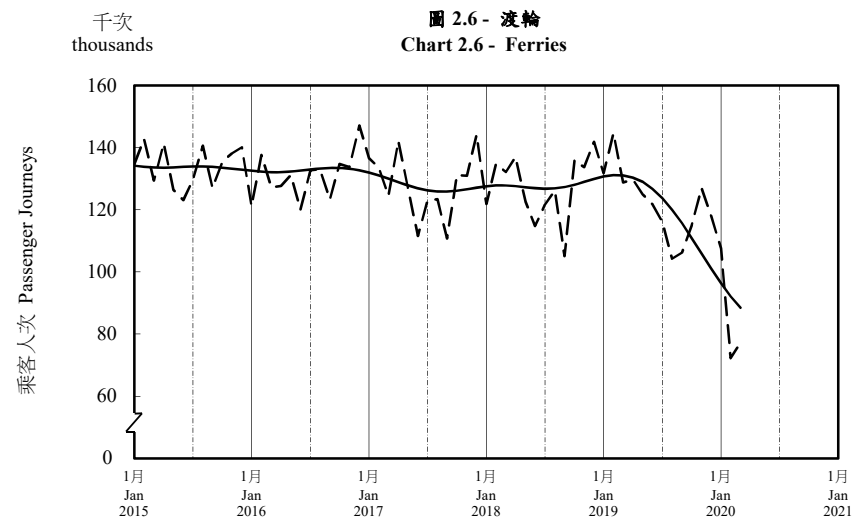

按月劃分的平均每日乘客人次趨勢 Trend of Average Daily Passenger Journeys by Month

2020/03

註：(1) 包括港鐵線路、機場快線及輕鐵。
Note: (1) Including MTR Lines, Airport Express Line and Light Rail.

--- 平均每日 Average Daily
—— 趨勢 Trend

趨勢：以「X-12自迴歸-求和-移動平均」方法估算
Trend : Estimated by X-12 ARIMA Method