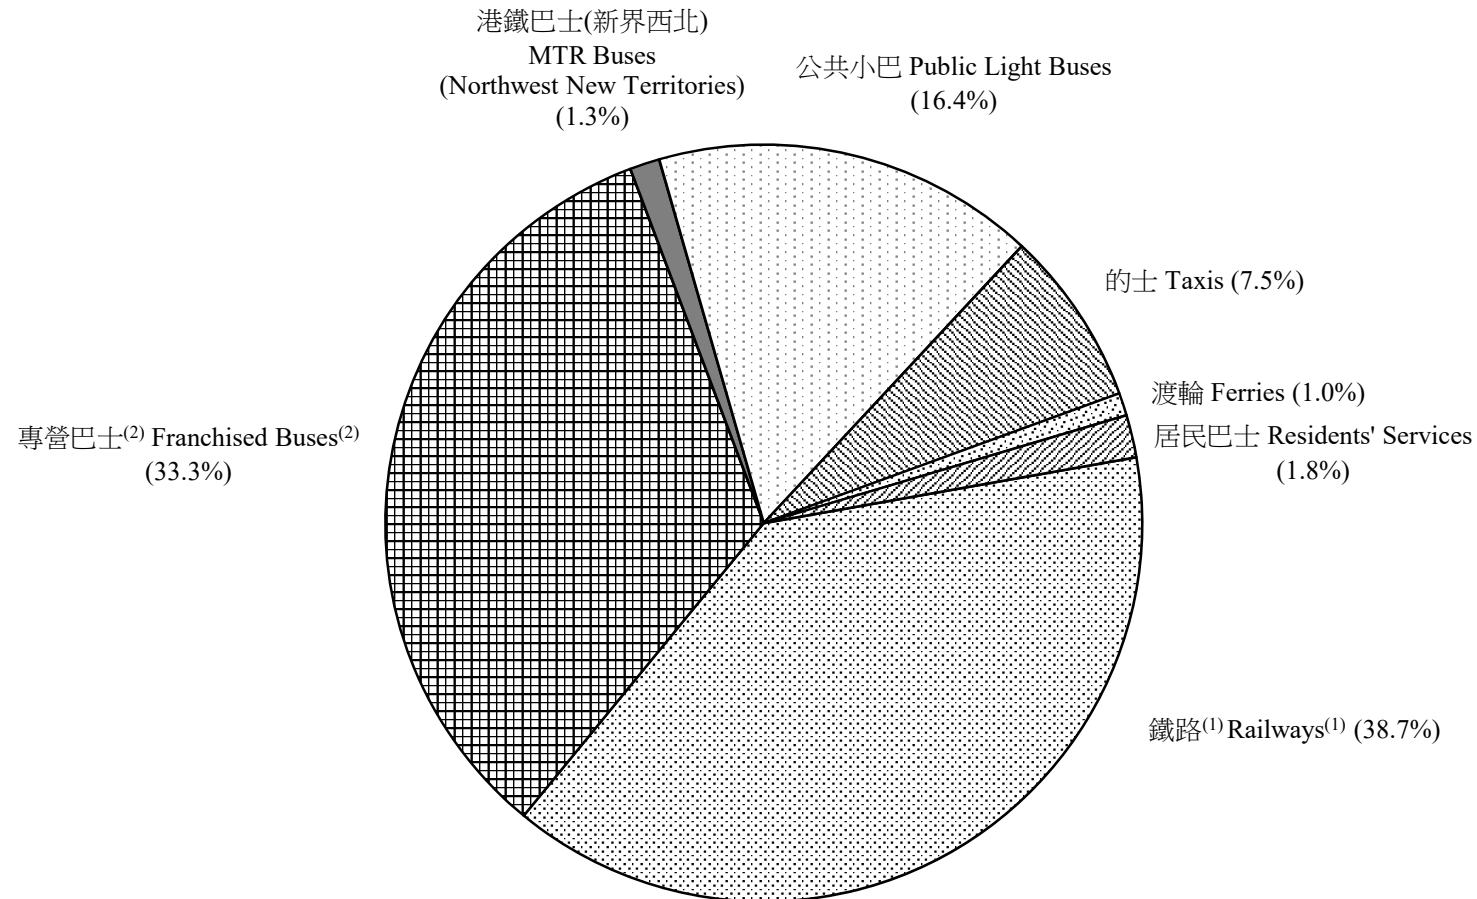

圖 2.7 - 按公共交通分類的平均每日乘客人次分佈 (二零二零年三月)  
 Chart 2.7 - Distribution of Average Daily Public Transport Passenger Journeys by Mode (March 2020)

2020/03

註：(1) 鐵路包括港鐵線路、機場快線、輕鐵及香港電車。

(2) 專營巴士包括九巴、城巴、新巴、龍運及新大嶼山巴士。

Notes : (1) Railways include MTR Lines, Airport Express Line, Light Rail and HK Tramways.

(2) Franchised Buses include KMB, Citybus, NWFB, LWB and NLB.