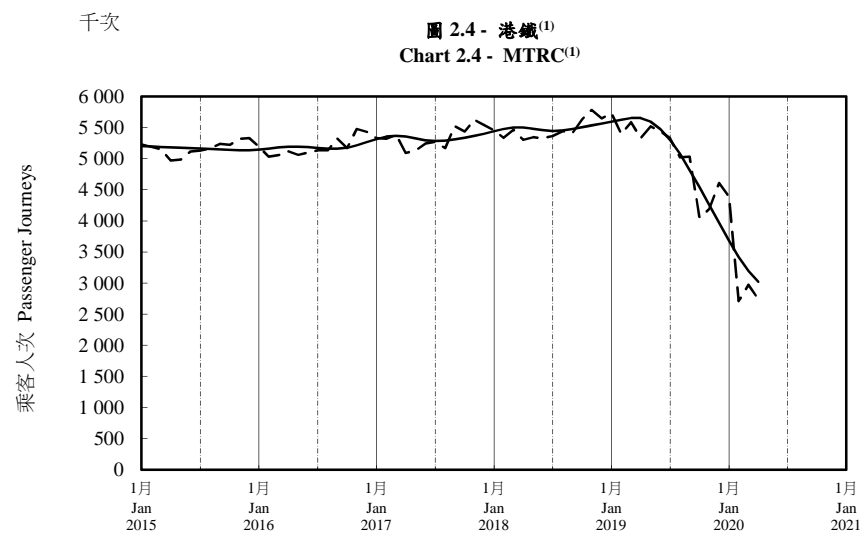

按月劃分的平均每日乘客人次趨勢 Trend of Average Daily Passenger Journeys by Month

2020/04

註：(1) 包括港鐵線路、機場快線及輕鐵。
Note: (1) Including MTR Lines, Airport Express Line and Light Rail.

--- 平均每日 Average Daily
—— 趨勢 Trend

趨勢：以「X-12自迴歸-求和-移動平均」方法估算
Trend : Estimated by X-12 ARIMA Method