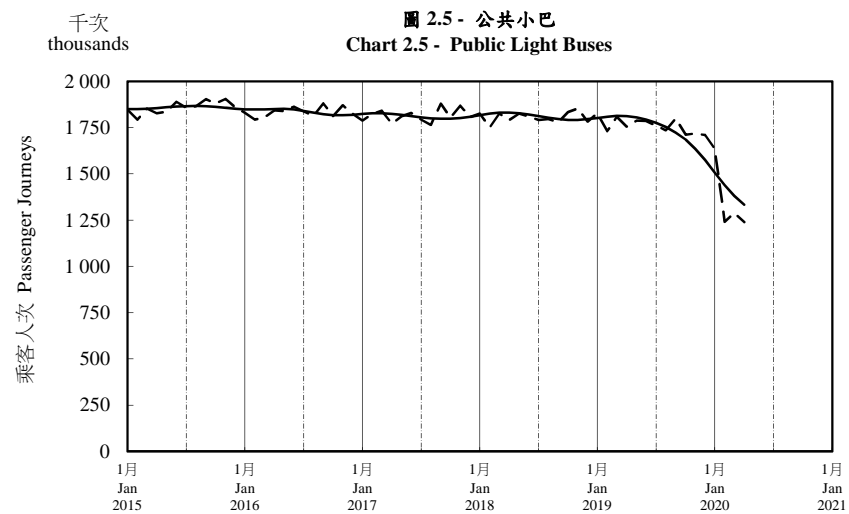

按月劃分的平均每日乘客人次趨勢 Trend of Average Daily Passenger Journeys by Month

2020/04

註：(1) 包括港鐵線路、機場快線及輕鐵。
Note: (1) Including MTR Lines, Airport Express Line and Light Rail.

--- 平均每日 Average Daily
—— 趨勢 Trend

趨勢：以「X-12自迴歸-求和-移動平均」方法估算
Trend : Estimated by X-12 ARIMA Method