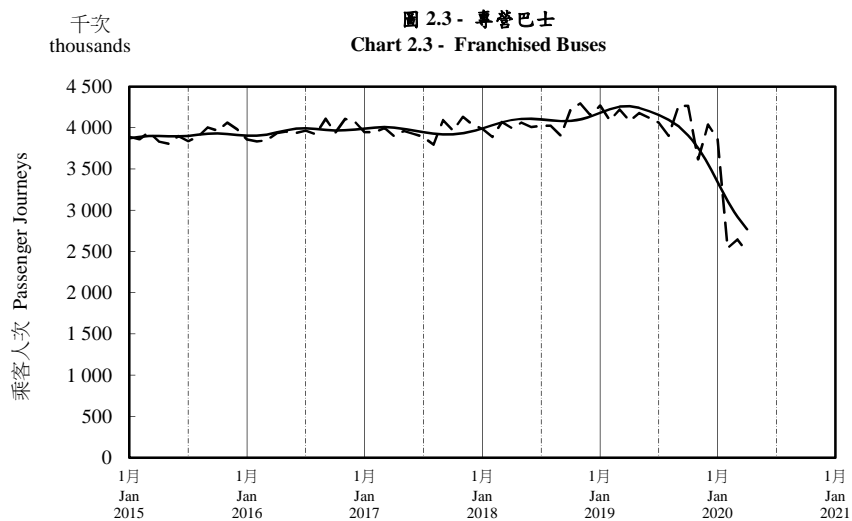

按月劃分的平均每日乘客人次趨勢 Trend of Average Daily Passenger Journeys by Month

2020/04

註：(1) 包括港鐵線路、機場快線及輕鐵。
Note: (1) Including MTR Lines, Airport Express Line and Light Rail.

--- 平均每日 Average Daily
—— 趨勢 Trend

趨勢：以「X-12自迴歸-求和-移動平均」方法估算
Trend : Estimated by X-12 ARIMA Method