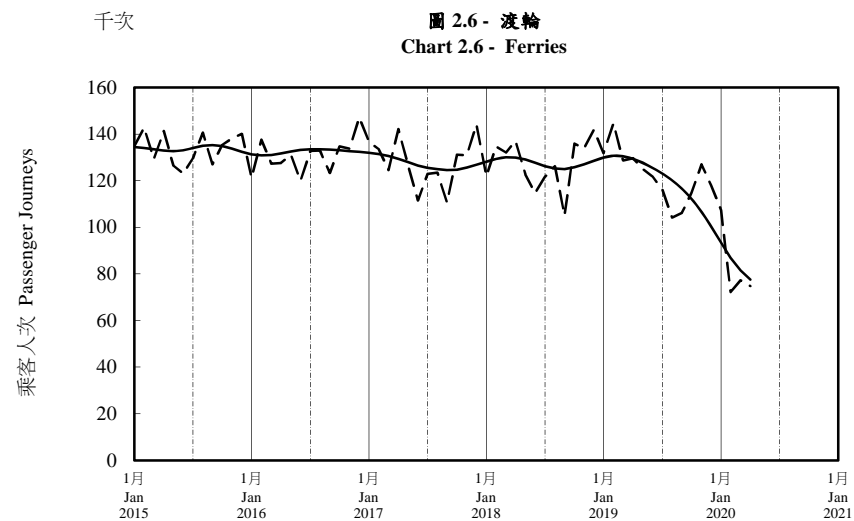

按月劃分的平均每日乘客人次趨勢 Trend of Average Daily Passenger Journeys by Month

2020/04

註：(1) 包括港鐵線路、機場快線及輕鐵。
Note: (1) Including MTR Lines, Airport Express Line and Light Rail.

--- 平均每日 Average Daily
—— 趨勢 Trend

趨勢：以「X-12自迴歸-求和-移動平均」方法估算
Trend : Estimated by X-12 ARIMA Method