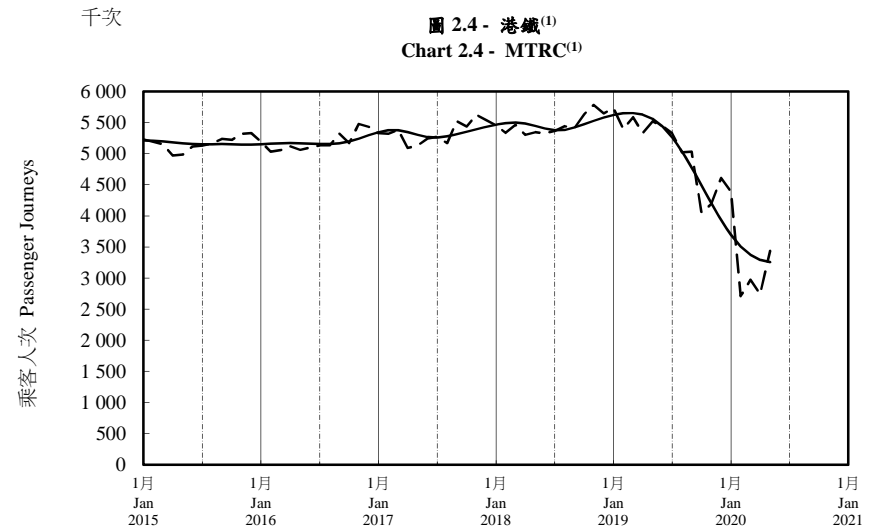

按月劃分的平均每日乘客人次趨勢 Trend of Average Daily Passenger Journeys by Month

2020/05

註：(1) 包括港鐵線路、機場快線及輕鐵。
Note: (1) Including MTR Lines, Airport Express Line and Light Rail.

--- 平均每日 Average Daily
—— 趨勢 Trend

趨勢：以「X-12自迴歸-求和-移動平均」方法估算
Trend : Estimated by X-12 ARIMA Method