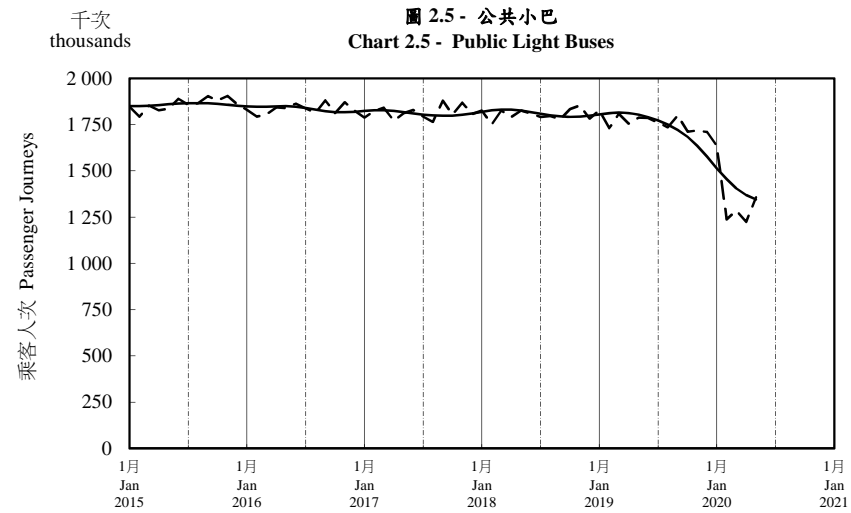

按月劃分的平均每日乘客人次趨勢 Trend of Average Daily Passenger Journeys by Month

2020/05

註：(1) 包括港鐵線路、機場快線及輕鐵。
Note: (1) Including MTR Lines, Airport Express Line and Light Rail.

--- 平均每日 Average Daily
—— 趨勢 Trend

趨勢：以「X-12自迴歸-求和-移動平均」方法估算
Trend : Estimated by X-12 ARIMA Method