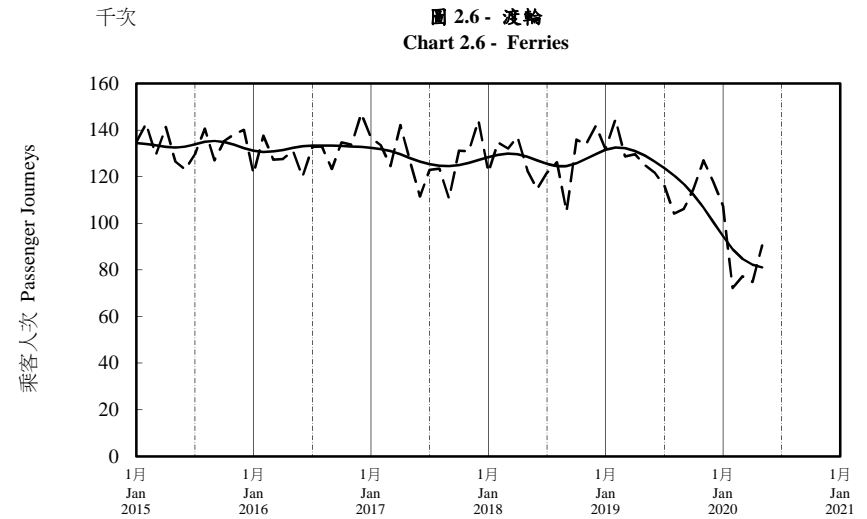

按月劃分的平均每日乘客人次趨勢 Trend of Average Daily Passenger Journeys by Month

2020/05

註：(1) 包括港鐵線路、機場快線及輕鐵。
Note: (1) Including MTR Lines, Airport Express Line and Light Rail.

--- 平均每日 Average Daily
—— 趨勢 Trend

趨勢：以「X-12自迴歸-求和-移動平均」方法估算
Trend : Estimated by X-12 ARIMA Method