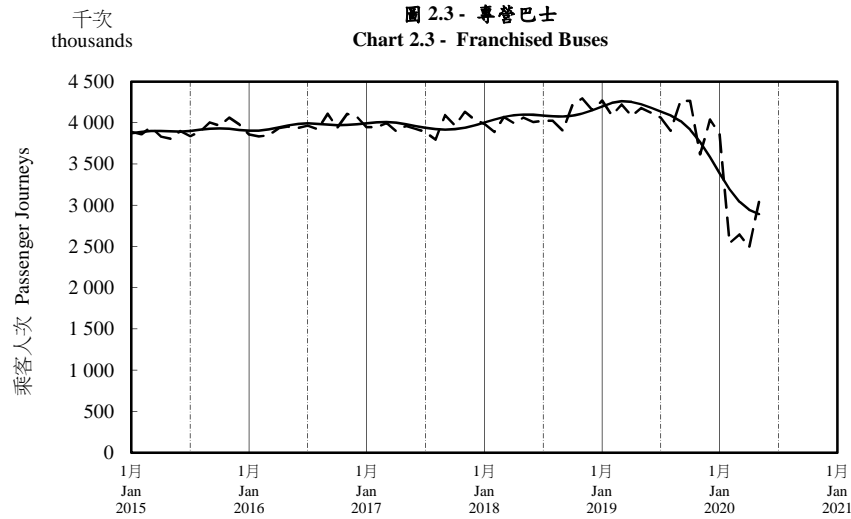

按月劃分的平均每日乘客人次趨勢 Trend of Average Daily Passenger Journeys by Month

2020/05

註：(1) 包括港鐵線路、機場快線及輕鐵。
Note: (1) Including MTR Lines, Airport Express Line and Light Rail.

--- 平均每日 Average Daily
—— 趨勢 Trend

趨勢：以「X-12自迴歸-求和-移動平均」方法估算
Trend : Estimated by X-12 ARIMA Method