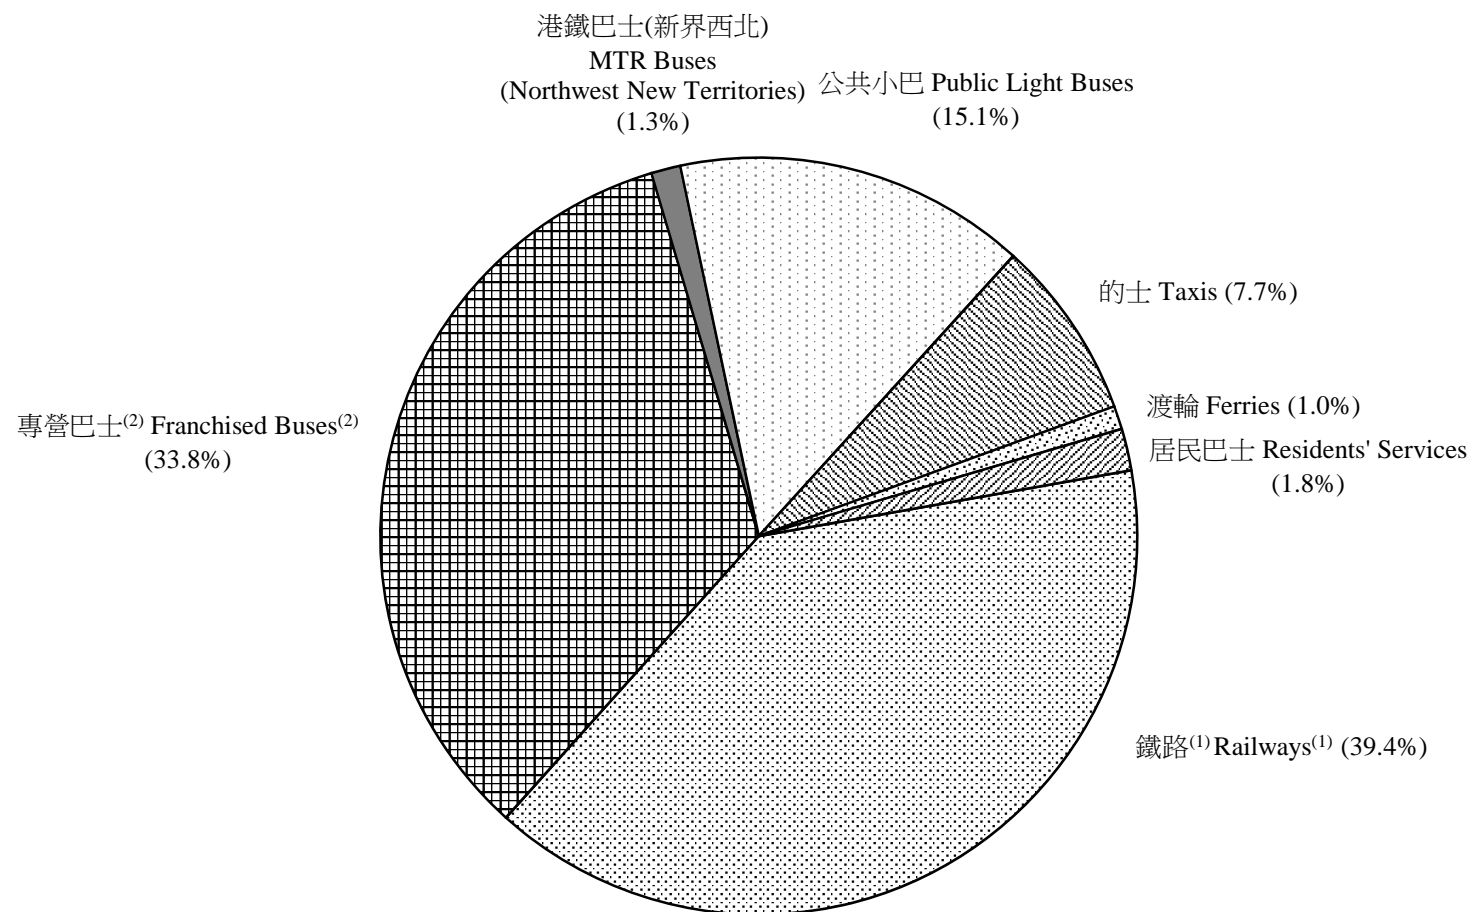

圖 2.7 - 按公共交通分類的平均每日乘客人次分佈 (二零二零年五月)
 Chart 2.7 - Distribution of Average Daily Public Transport Passenger Journeys by Mode (May 2020)

2020/05

註：(1) 鐵路包括港鐵線路、機場快線、輕鐵及香港電車。

(2) 專營巴士包括九巴、城巴、新巴、龍運及新大嶼山巴士。

Notes : (1) Railways include MTR Lines, Airport Express Line, Light Rail and HK Tramways.

(2) Franchised Buses include KMB, Citybus, NWFB, LWB and NLB.