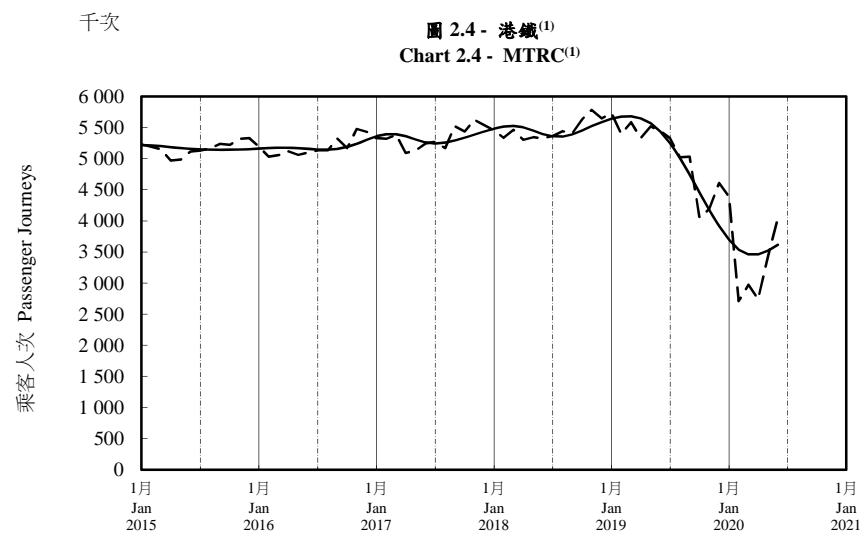

按月劃分的平均每日乘客人次趨勢 Trend of Average Daily Passenger Journeys by Month

2020/06

註：(1) 包括港鐵線路、機場快線及輕鐵。
Note: (1) Including MTR Lines, Airport Express Line and Light Rail.

--- 平均每日 Average Daily
—— 趨勢 Trend

趨勢：以「X-12自迴歸-求和-移動平均」方法估算
Trend : Estimated by X-12 ARIMA Method