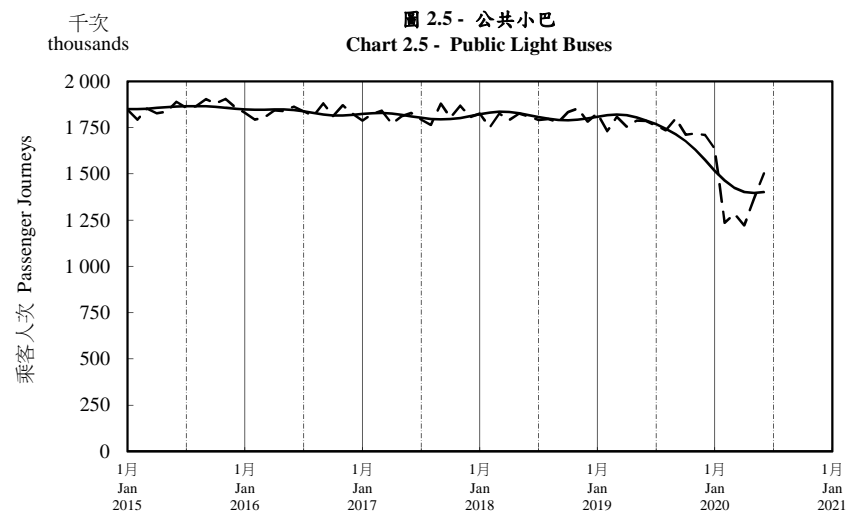

按月劃分的平均每日乘客人次趨勢 Trend of Average Daily Passenger Journeys by Month

2020/06

註：(1) 包括港鐵線路、機場快線及輕鐵。
Note: (1) Including MTR Lines, Airport Express Line and Light Rail.

--- 平均每日 Average Daily
—— 趨勢 Trend

趨勢：以「X-12自迴歸-求和-移動平均」方法估算
Trend : Estimated by X-12 ARIMA Method