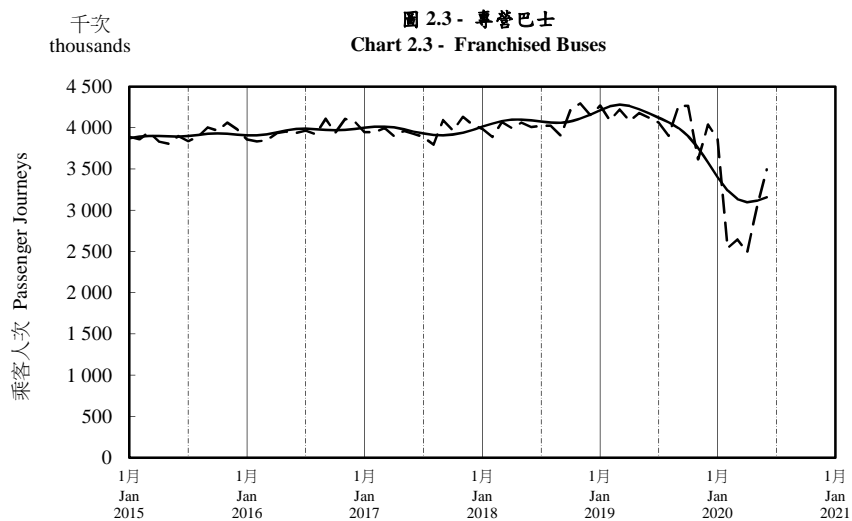

按月劃分的平均每日乘客人次趨勢 Trend of Average Daily Passenger Journeys by Month

2020/06

註：(1) 包括港鐵線路、機場快線及輕鐵。
Note: (1) Including MTR Lines, Airport Express Line and Light Rail.

--- 平均每日 Average Daily
—— 趨勢 Trend

趨勢：以「X-12自迴歸-求和-移動平均」方法估算
Trend : Estimated by X-12 ARIMA Method