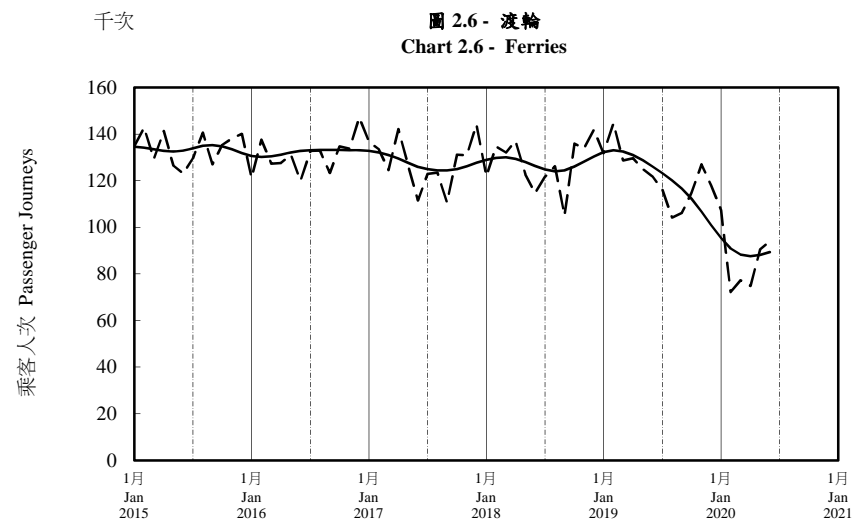

按月劃分的平均每日乘客人次趨勢 Trend of Average Daily Passenger Journeys by Month

2020/06

註：(1) 包括港鐵線路、機場快線及輕鐵。
Note: (1) Including MTR Lines, Airport Express Line and Light Rail.

--- 平均每日 Average Daily
—— 趨勢 Trend

趨勢：以「X-12自迴歸-求和-移動平均」方法估算
Trend : Estimated by X-12 ARIMA Method