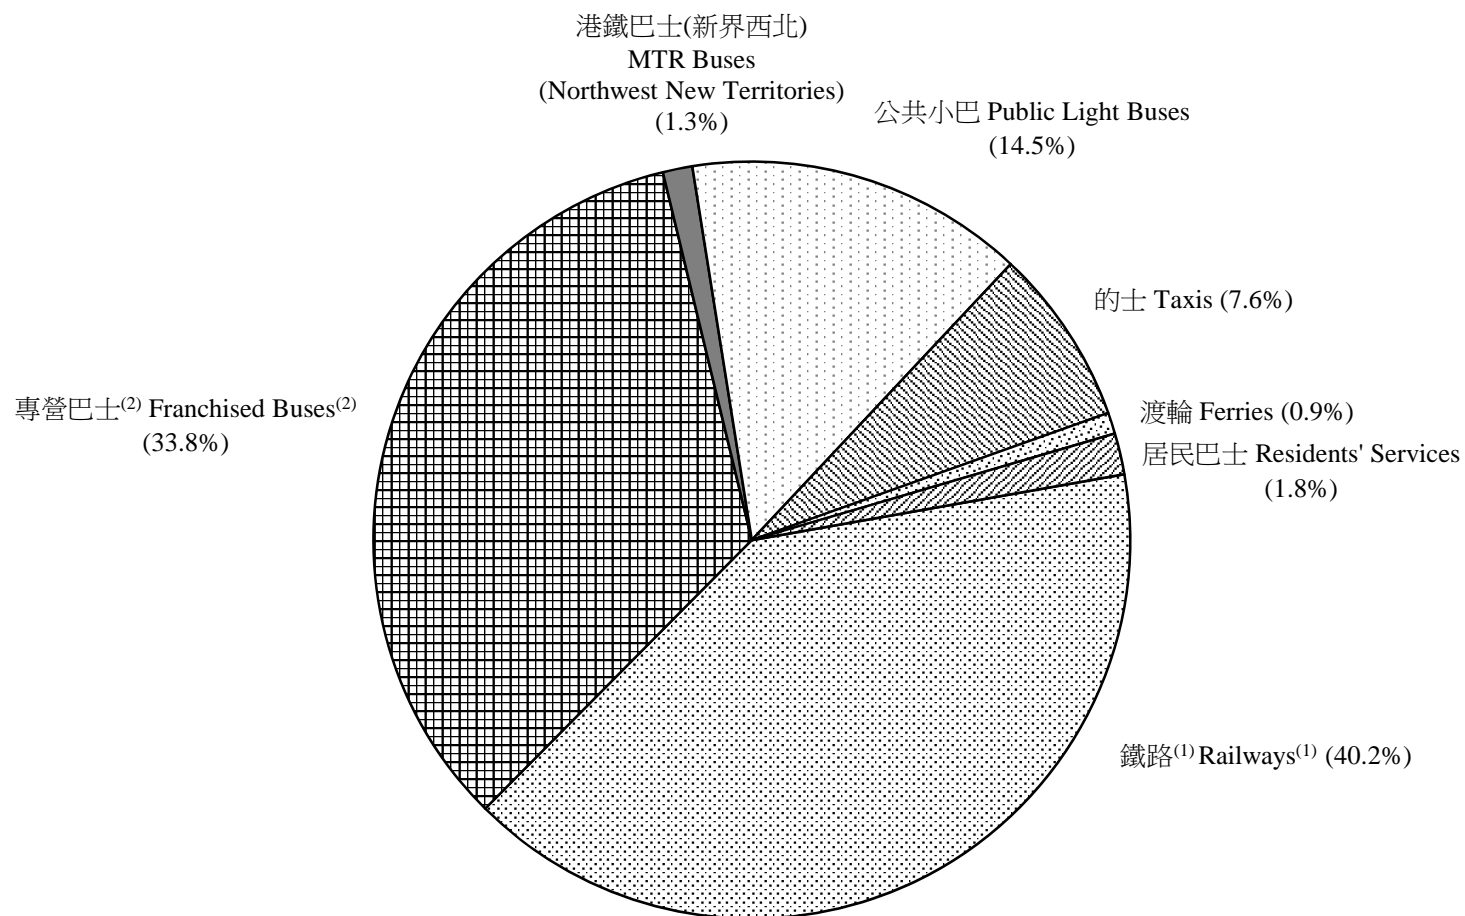

圖 2.7 - 按公共交通分類的平均每日乘客人次分佈 (二零二零年六月)
 Chart 2.7 - Distribution of Average Daily Public Transport Passenger Journeys by Mode (June 2020)

2020/06

註：(1) 鐵路包括港鐵線路、機場快線、輕鐵及香港電車。

(2) 專營巴士包括九巴、城巴、新巴、龍運及新大嶼山巴士。

Notes : (1) Railways include MTR Lines, Airport Express Line, Light Rail and HK Tramways.

(2) Franchised Buses include KMB, Citybus, NWFB, LWB and NLB.