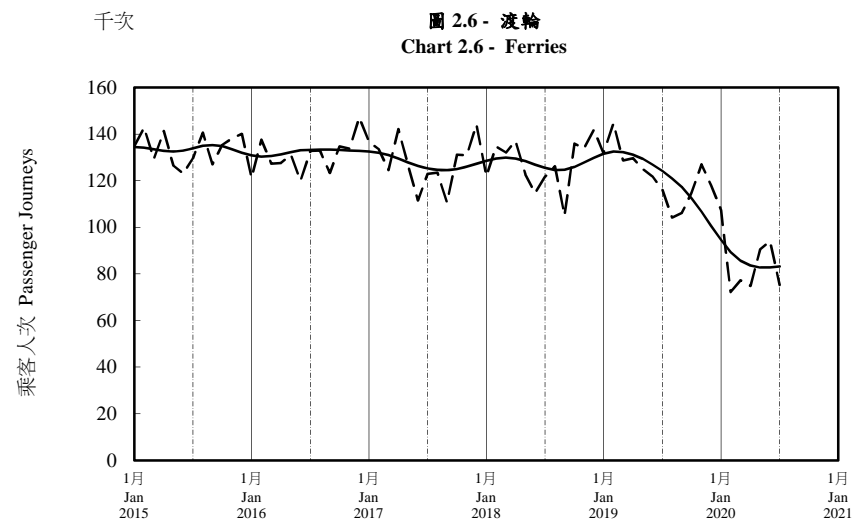

按月劃分的平均每日乘客人次趨勢 Trend of Average Daily Passenger Journeys by Month

2020/07

註：(1) 包括港鐵線路、機場快線及輕鐵。
Note: (1) Including MTR Lines, Airport Express Line and Light Rail.

--- 平均每日 Average Daily
—— 趨勢 Trend

趨勢：以「X-12自迴歸-求和-移動平均」方法估算
Trend : Estimated by X-12 ARIMA Method