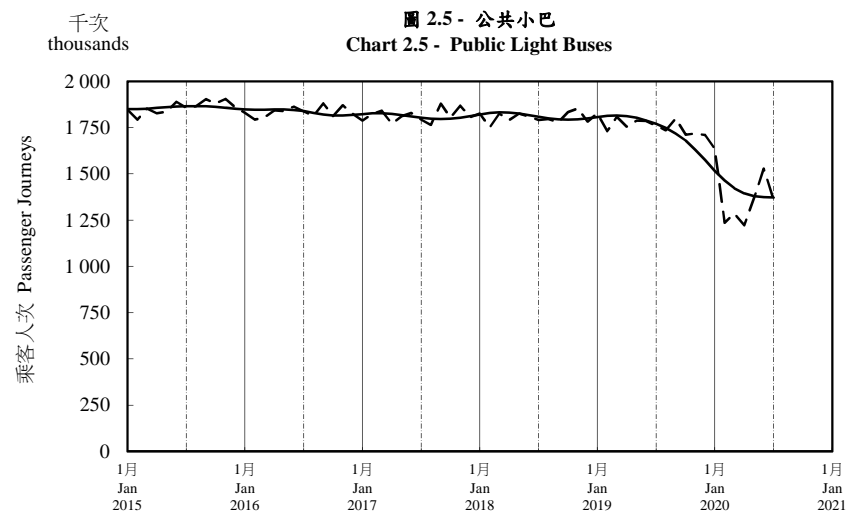

按月劃分的平均每日乘客人次趨勢 Trend of Average Daily Passenger Journeys by Month

2020/07

註：(1) 包括港鐵線路、機場快線及輕鐵。
Note: (1) Including MTR Lines, Airport Express Line and Light Rail.

--- 平均每日 Average Daily
—— 趨勢 Trend

趨勢：以「X-12自迴歸-求和-移動平均」方法估算
Trend : Estimated by X-12 ARIMA Method