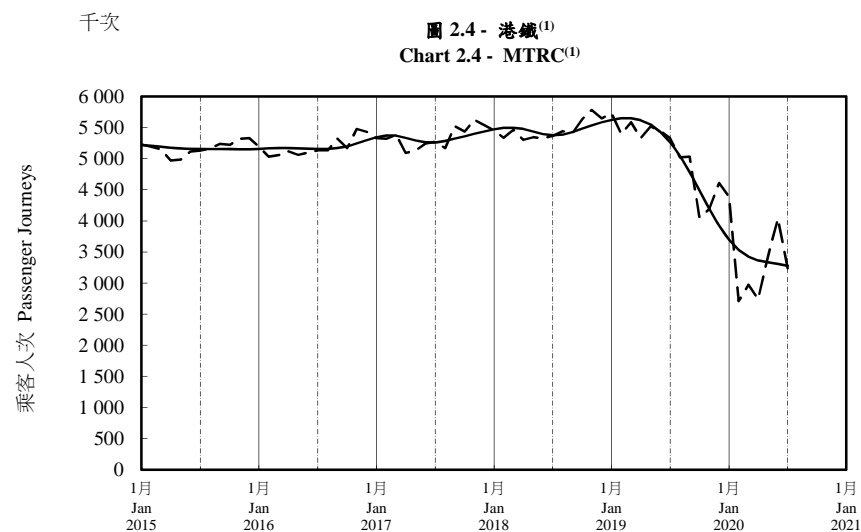

按月劃分的平均每日乘客人次趨勢 Trend of Average Daily Passenger Journeys by Month

2020/07

註：(1) 包括港鐵線路、機場快線及輕鐵。
Note: (1) Including MTR Lines, Airport Express Line and Light Rail.

--- 平均每日 Average Daily
—— 趨勢 Trend

趨勢：以「X-12自迴歸-求和-移動平均」方法估算
Trend : Estimated by X-12 ARIMA Method