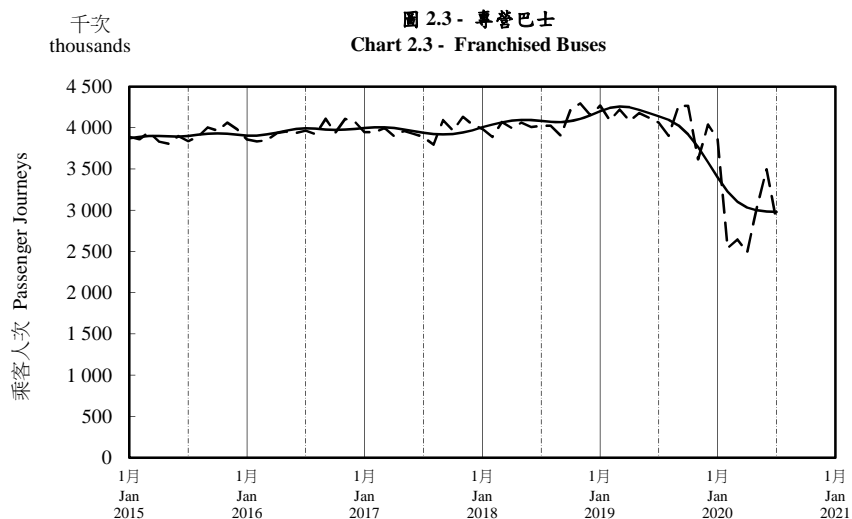

按月劃分的平均每日乘客人次趨勢 Trend of Average Daily Passenger Journeys by Month

2020/07

註：(1) 包括港鐵線路、機場快線及輕鐵。
Note: (1) Including MTR Lines, Airport Express Line and Light Rail.

--- 平均每日 Average Daily
—— 趨勢 Trend

趨勢：以「X-12自迴歸-求和-移動平均」方法估算
Trend : Estimated by X-12 ARIMA Method