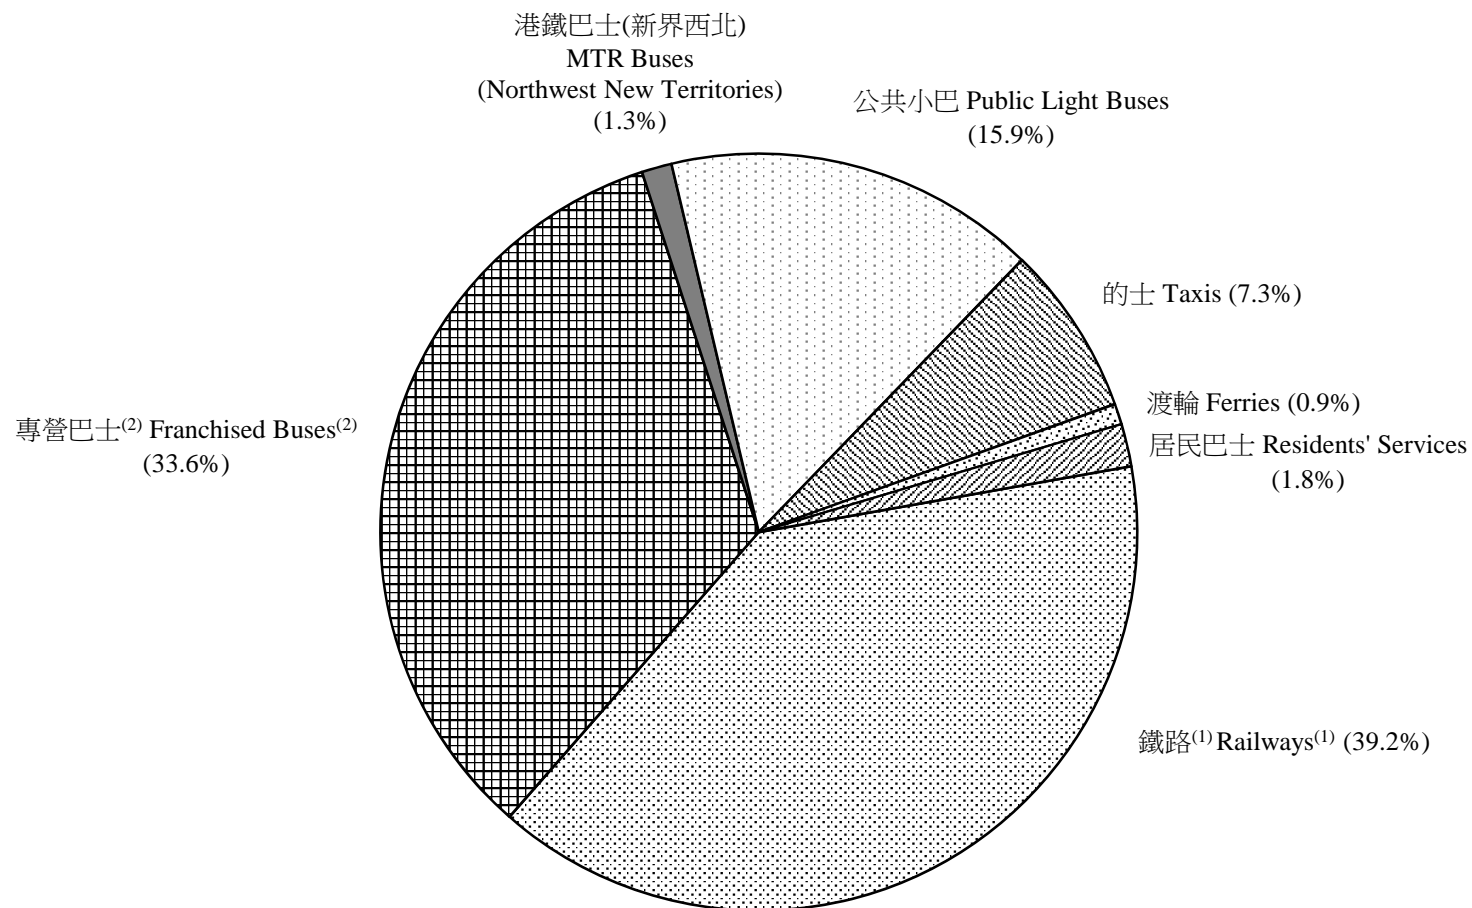

圖 2.7 - 按公共交通分類的平均每日乘客人次分佈 (二零二零年七月)  
 Chart 2.7 - Distribution of Average Daily Public Transport Passenger Journeys by Mode (July 2020)

2020/07

註：(1) 鐵路包括港鐵線路、機場快線、輕鐵及香港電車。

(2) 專營巴士包括九巴、城巴、新巴、龍運及新大嶼山巴士。

Notes : (1) Railways include MTR Lines, Airport Express Line, Light Rail and HK Tramways.

(2) Franchised Buses include KMB, Citybus, NWFB, LWB and NLB.