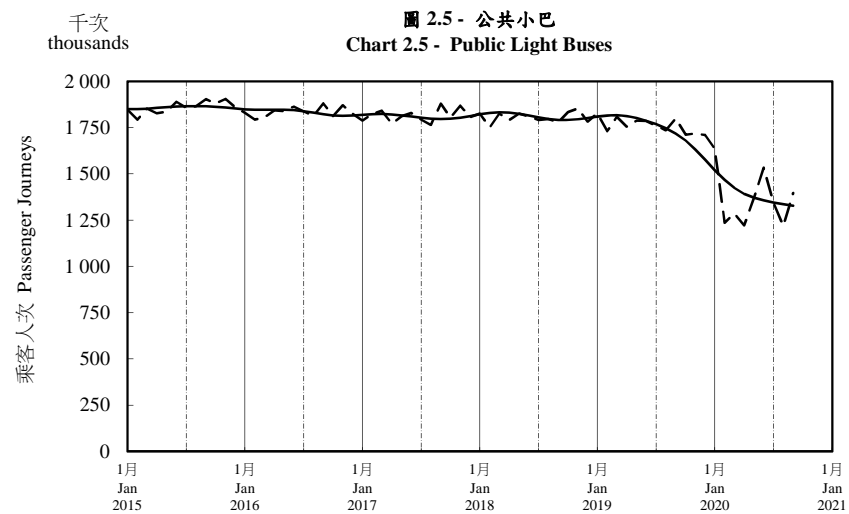

## 按月劃分的平均每日乘客人次趨勢 Trend of Average Daily Passenger Journeys by Month

2020/09

註：(1) 包括港鐵線路、機場快線及輕鐵。  
Note: (1) Including MTR Lines, Airport Express Line and Light Rail.

--- 平均每日 Average Daily  
—— 趨勢 Trend

趨勢：以「X-12自迴歸-求和-移動平均」方法估算  
Trend: Estimated by X-12 ARIMA Method