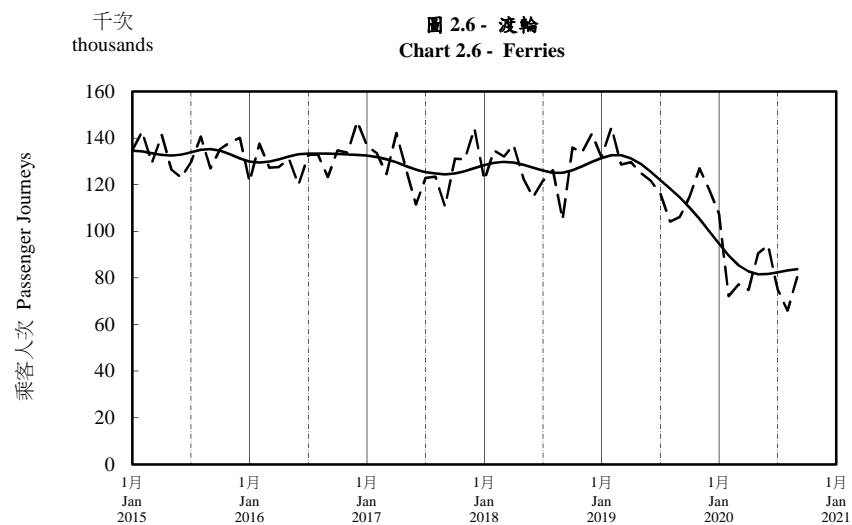

## 按月劃分的平均每日乘客人次趨勢 Trend of Average Daily Passenger Journeys by Month

2020/09

註：(1) 包括港鐵線路、機場快線及輕鐵。  
Note: (1) Including MTR Lines, Airport Express Line and Light Rail.

--- 平均每日 Average Daily  
—— 趨勢 Trend

趨勢：以「X-12自迴歸-求和-移動平均」方法估算  
Trend: Estimated by X-12 ARIMA Method