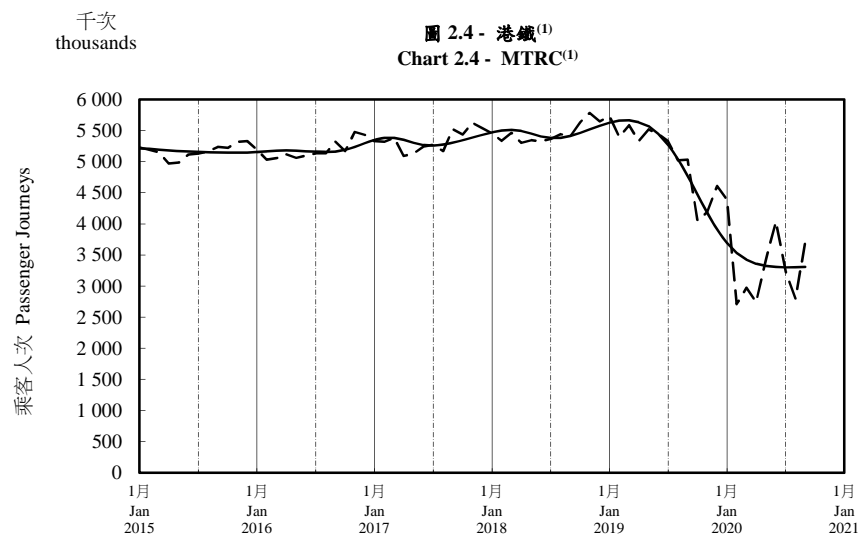

## 按月劃分的平均每日乘客人次趨勢 Trend of Average Daily Passenger Journeys by Month

2020/09

註：(1) 包括港鐵線路、機場快線及輕鐵。  
Note: (1) Including MTR Lines, Airport Express Line and Light Rail.

--- 平均每日 Average Daily  
—— 趨勢 Trend

趨勢：以「X-12自迴歸-求和-移動平均」方法估算  
Trend: Estimated by X-12 ARIMA Method