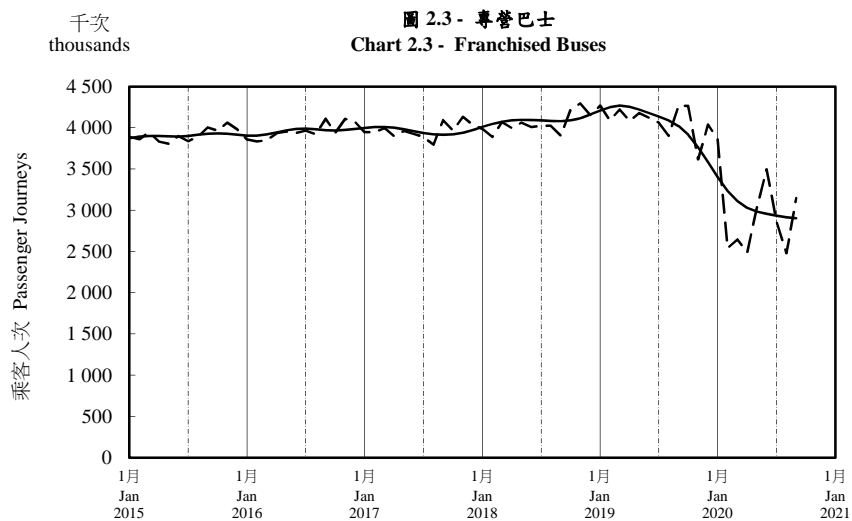

## 按月劃分的平均每日乘客人次趨勢 Trend of Average Daily Passenger Journeys by Month

2020/09

註：(1) 包括港鐵線路、機場快線及輕鐵。  
Note: (1) Including MTR Lines, Airport Express Line and Light Rail.

--- 平均每日 Average Daily  
—— 趨勢 Trend

趨勢：以「X-12自迴歸-求和-移動平均」方法估算  
Trend: Estimated by X-12 ARIMA Method