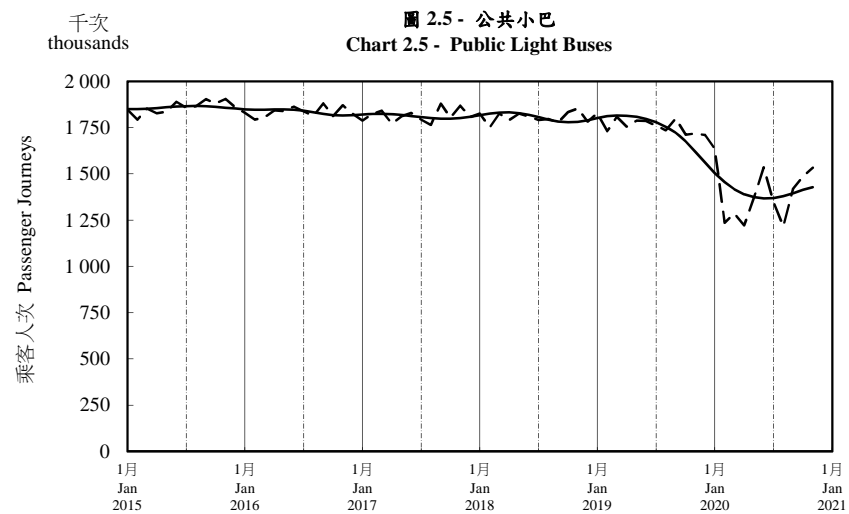

按月劃分的平均每日乘客人次趨勢 Trend of Average Daily Passenger Journeys by Month

2020/11

註：(1) 包括港鐵線路、機場快線及輕鐵。
Note: (1) Including MTR Lines, Airport Express Line and Light Rail.

--- 平均每日 Average Daily
—— 趨勢 Trend

趨勢：以「X-12自迴歸-求和-移動平均」方法估算
Trend : Estimated by X-12 ARIMA Method