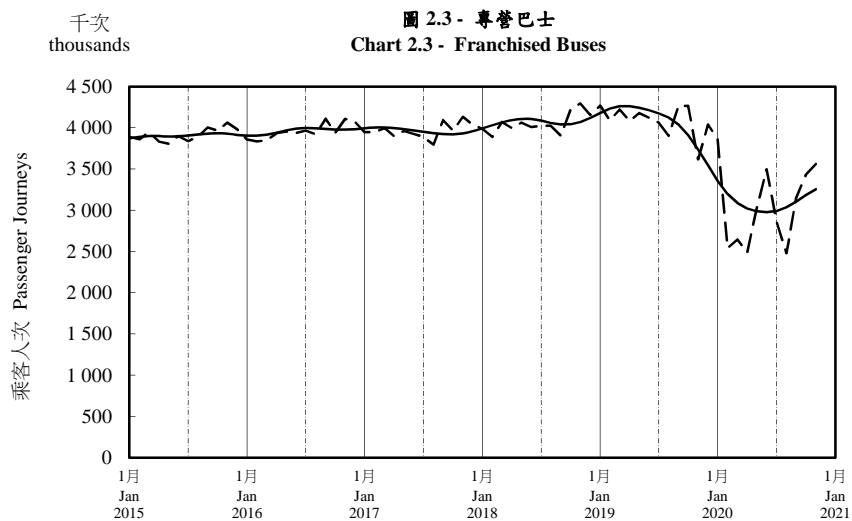

按月劃分的平均每日乘客人次趨勢 Trend of Average Daily Passenger Journeys by Month

2020/11

註：(1) 包括港鐵線路、機場快線及輕鐵。
Note: (1) Including MTR Lines, Airport Express Line and Light Rail.

--- 平均每日 Average Daily
—— 趨勢 Trend

趨勢：以「X-12自迴歸-求和-移動平均」方法估算
Trend : Estimated by X-12 ARIMA Method