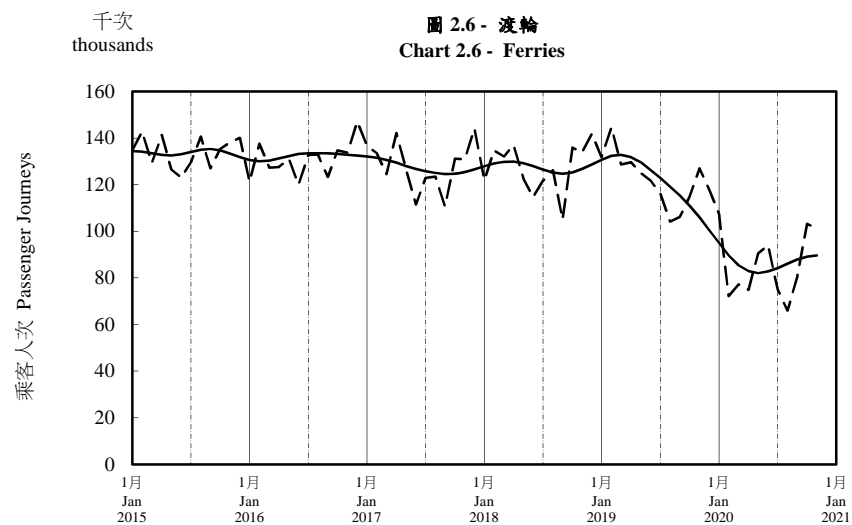

按月劃分的平均每日乘客人次趨勢 Trend of Average Daily Passenger Journeys by Month

2020/11

註：(1) 包括港鐵線路、機場快線及輕鐵。
Note: (1) Including MTR Lines, Airport Express Line and Light Rail.

--- 平均每日 Average Daily
—— 趨勢 Trend

趨勢：以「X-12自迴歸-求和-移動平均」方法估算
Trend : Estimated by X-12 ARIMA Method