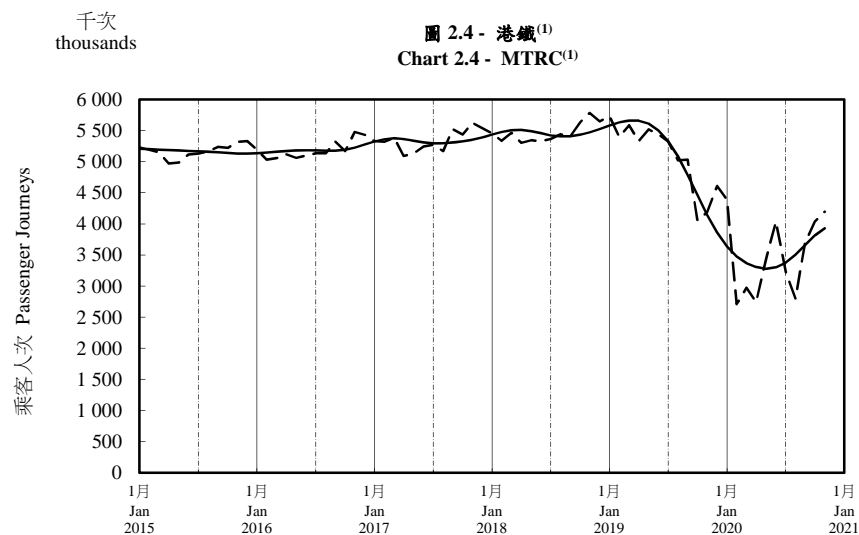

按月劃分的平均每日乘客人次趨勢 Trend of Average Daily Passenger Journeys by Month

2020/11

註：(1) 包括港鐵線路、機場快線及輕鐵。
Note: (1) Including MTR Lines, Airport Express Line and Light Rail.

--- 平均每日 Average Daily
—— 趨勢 Trend

趨勢：以「X-12自迴歸-求和-移動平均」方法估算
Trend : Estimated by X-12 ARIMA Method