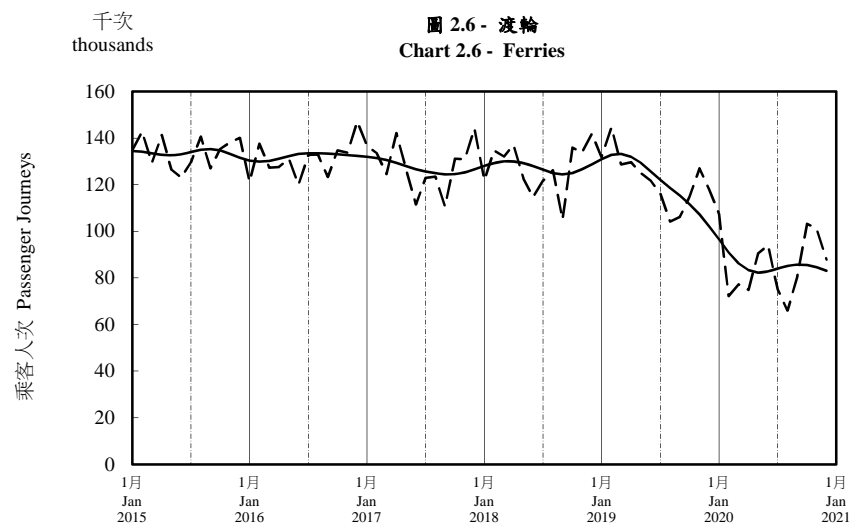

按月劃分的平均每日乘客人次趨勢 Trend of Average Daily Passenger Journeys by Month

2020/12

註：(1) 包括港鐵線路、機場快線及輕鐵。
Note: (1) Including MTR Lines, Airport Express Line and Light Rail.

--- 平均每日 Average Daily
—— 趨勢 Trend

趨勢：以「X-12自迴歸-求和-移動平均」方法估算
Trend: Estimated by X-12 ARIMA Method