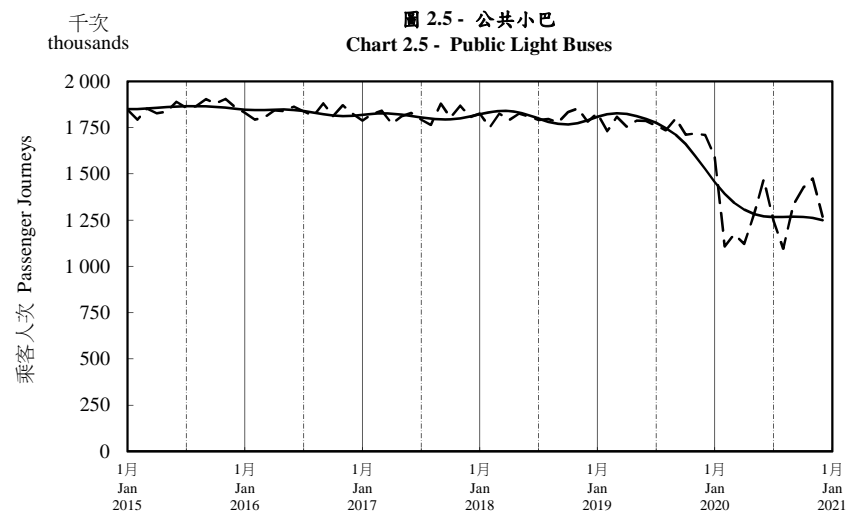

按月劃分的平均每日乘客人次趨勢 Trend of Average Daily Passenger Journeys by Month

2020/12

註：(1) 包括港鐵線路、機場快線及輕鐵。
Note: (1) Including MTR Lines, Airport Express Line and Light Rail.

--- 平均每日 Average Daily
—— 趨勢 Trend

趨勢：以「X-12自迴歸-求和-移動平均」方法估算
Trend: Estimated by X-12 ARIMA Method