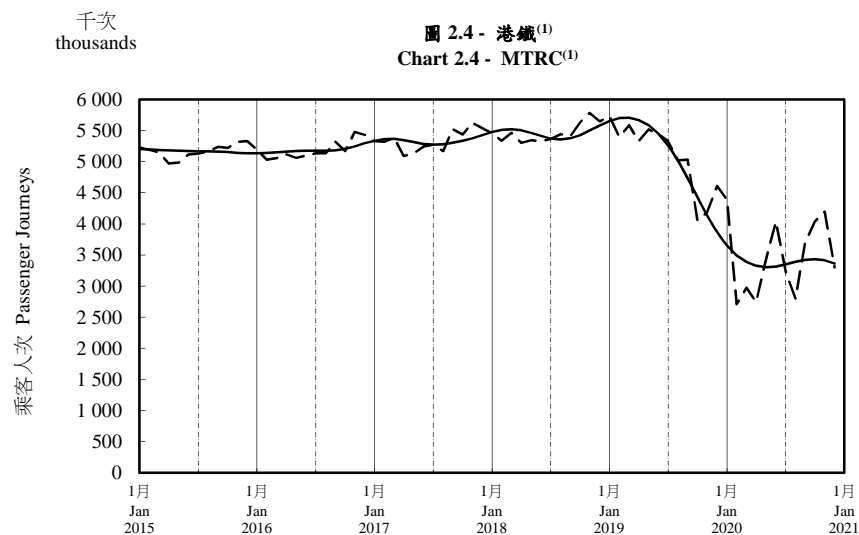

按月劃分的平均每日乘客人次趨勢 Trend of Average Daily Passenger Journeys by Month

2020/12

註：(1) 包括港鐵線路、機場快線及輕鐵。
Note: (1) Including MTR Lines, Airport Express Line and Light Rail.

--- 平均每日 Average Daily
—— 趨勢 Trend

趨勢：以「X-12自迴歸-求和-移動平均」方法估算
Trend: Estimated by X-12 ARIMA Method