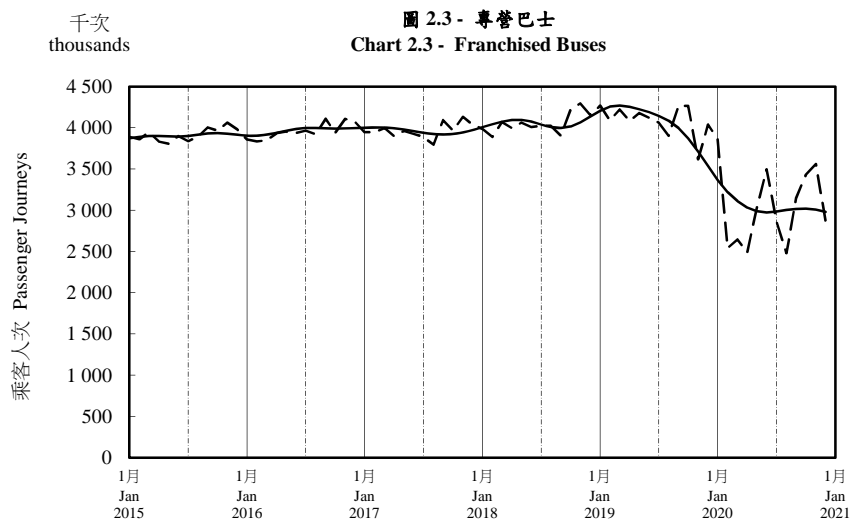

按月劃分的平均每日乘客人次趨勢 Trend of Average Daily Passenger Journeys by Month

2020/12

註：(1) 包括港鐵線路、機場快線及輕鐵。
Note: (1) Including MTR Lines, Airport Express Line and Light Rail.

--- 平均每日 Average Daily
—— 趨勢 Trend

趨勢：以「X-12自迴歸-求和-移動平均」方法估算
Trend: Estimated by X-12 ARIMA Method