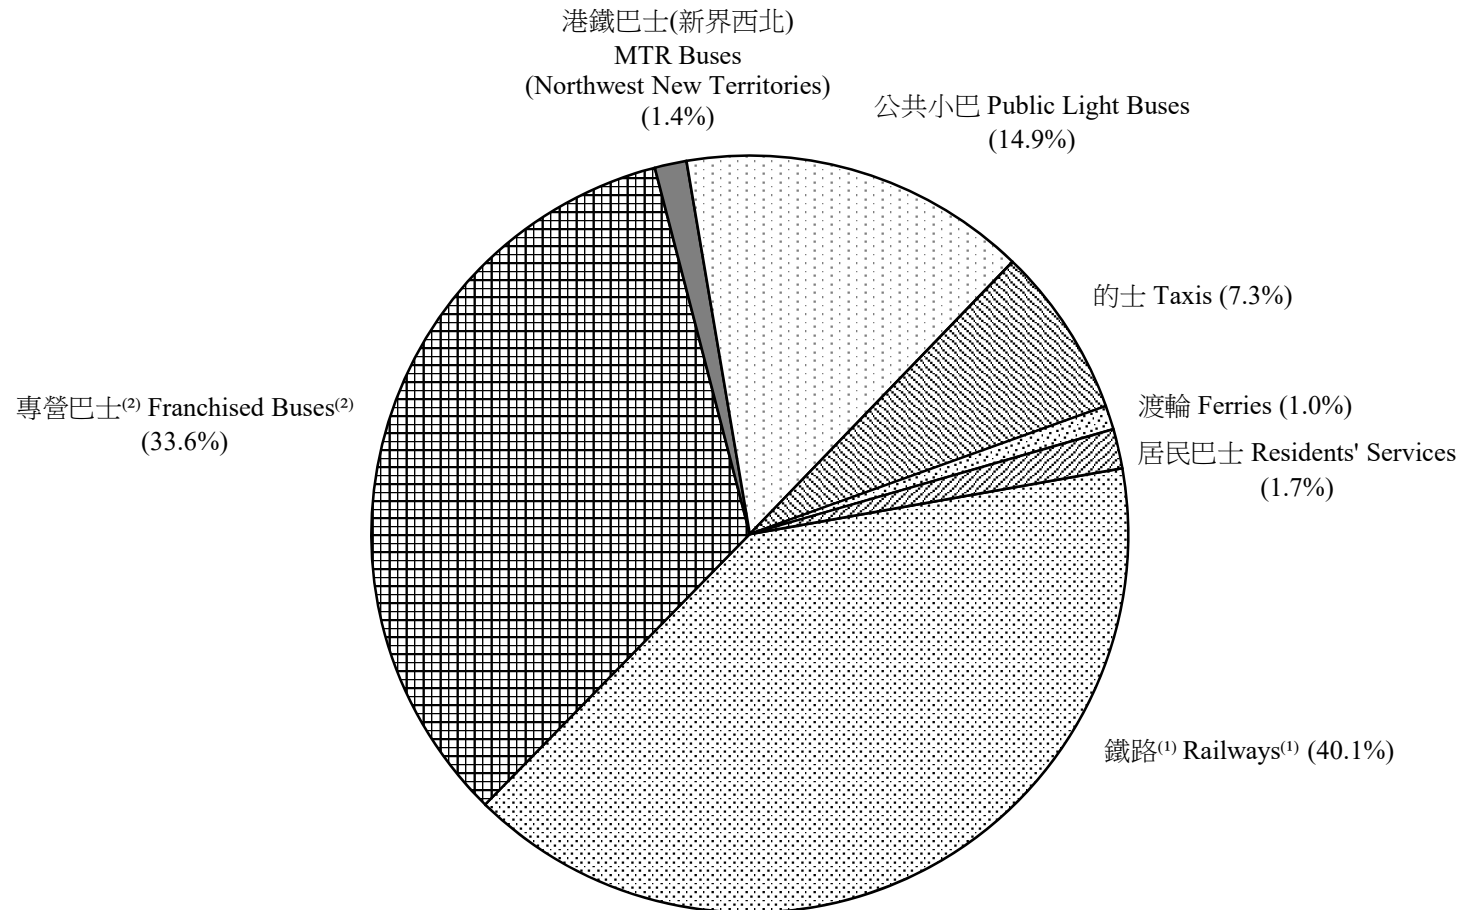

圖 2.7 - 按公共交通分類的平均每日乘客人次分佈 (二零二零年十二月)
Chart 2.7 - Distribution of Average Daily Public Transport Passenger Journeys by Mode (December 2020)

2020/12

註：(1) 鐵路包括港鐵線路、機場快線、輕鐵及香港電車。

(2) 專營巴士包括九巴、城巴、新巴、龍運及新大嶼山巴士。

Notes : (1) Railways include MTR Lines, Airport Express Line, Light Rail and HK Tramways.

(2) Franchised Buses include KMB, Citybus, NWFB, LWB and NLB.