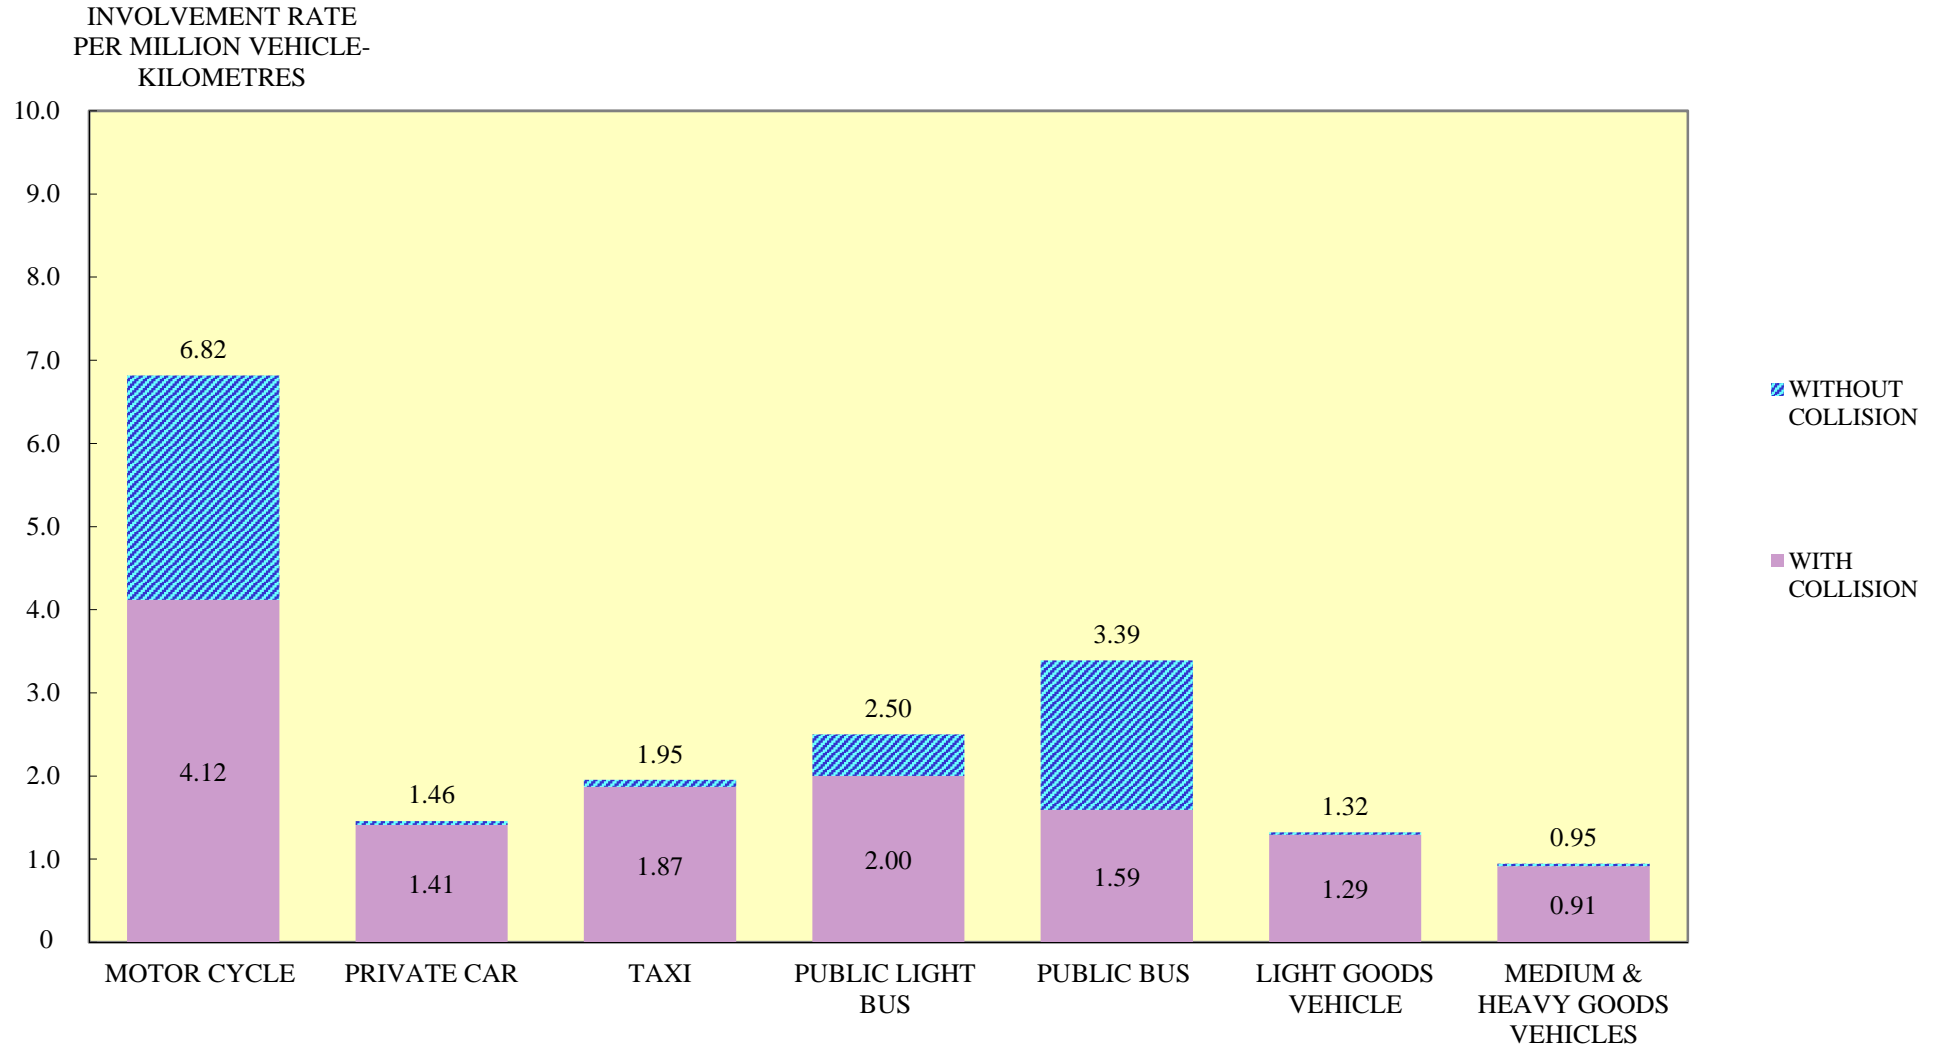

FIGURE B11 - VEHICLE INVOLVEMENT RATES^ BY CLASS OF VEHICLE 2019

^ Involvement rate per million vehicle-kilometres refers to the number of vehicles involved in accidents of a particular vehicle collision type per one million vehicle-kilometres travelled by vehicles of the same vehicle class.