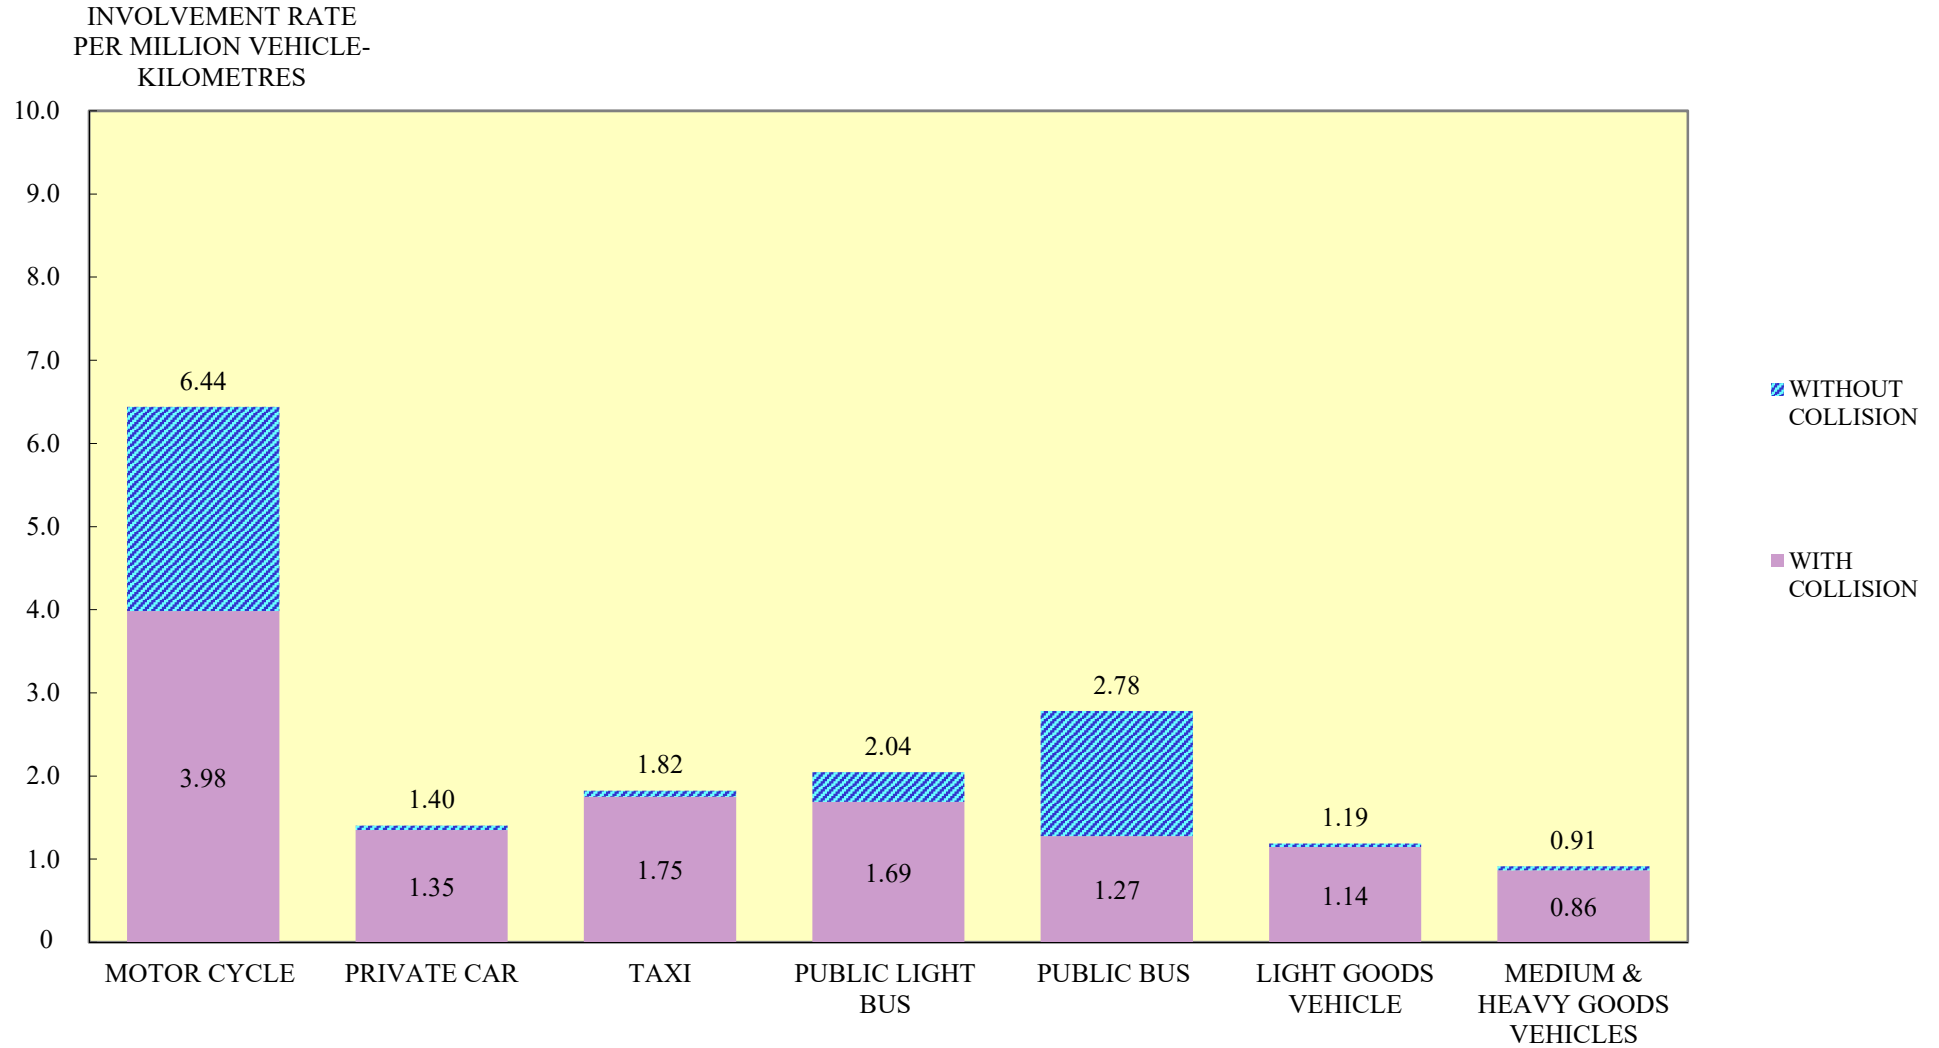

FIGURE B11 - VEHICLE INVOLVEMENT RATES[^] BY CLASS OF VEHICLE 2020

[^] Involvement rate per million vehicle-kilometres refers to the number of vehicles involved in accidents of a particular vehicle collision type per one million vehicle-kilometres travelled by vehicles of the same vehicle class.