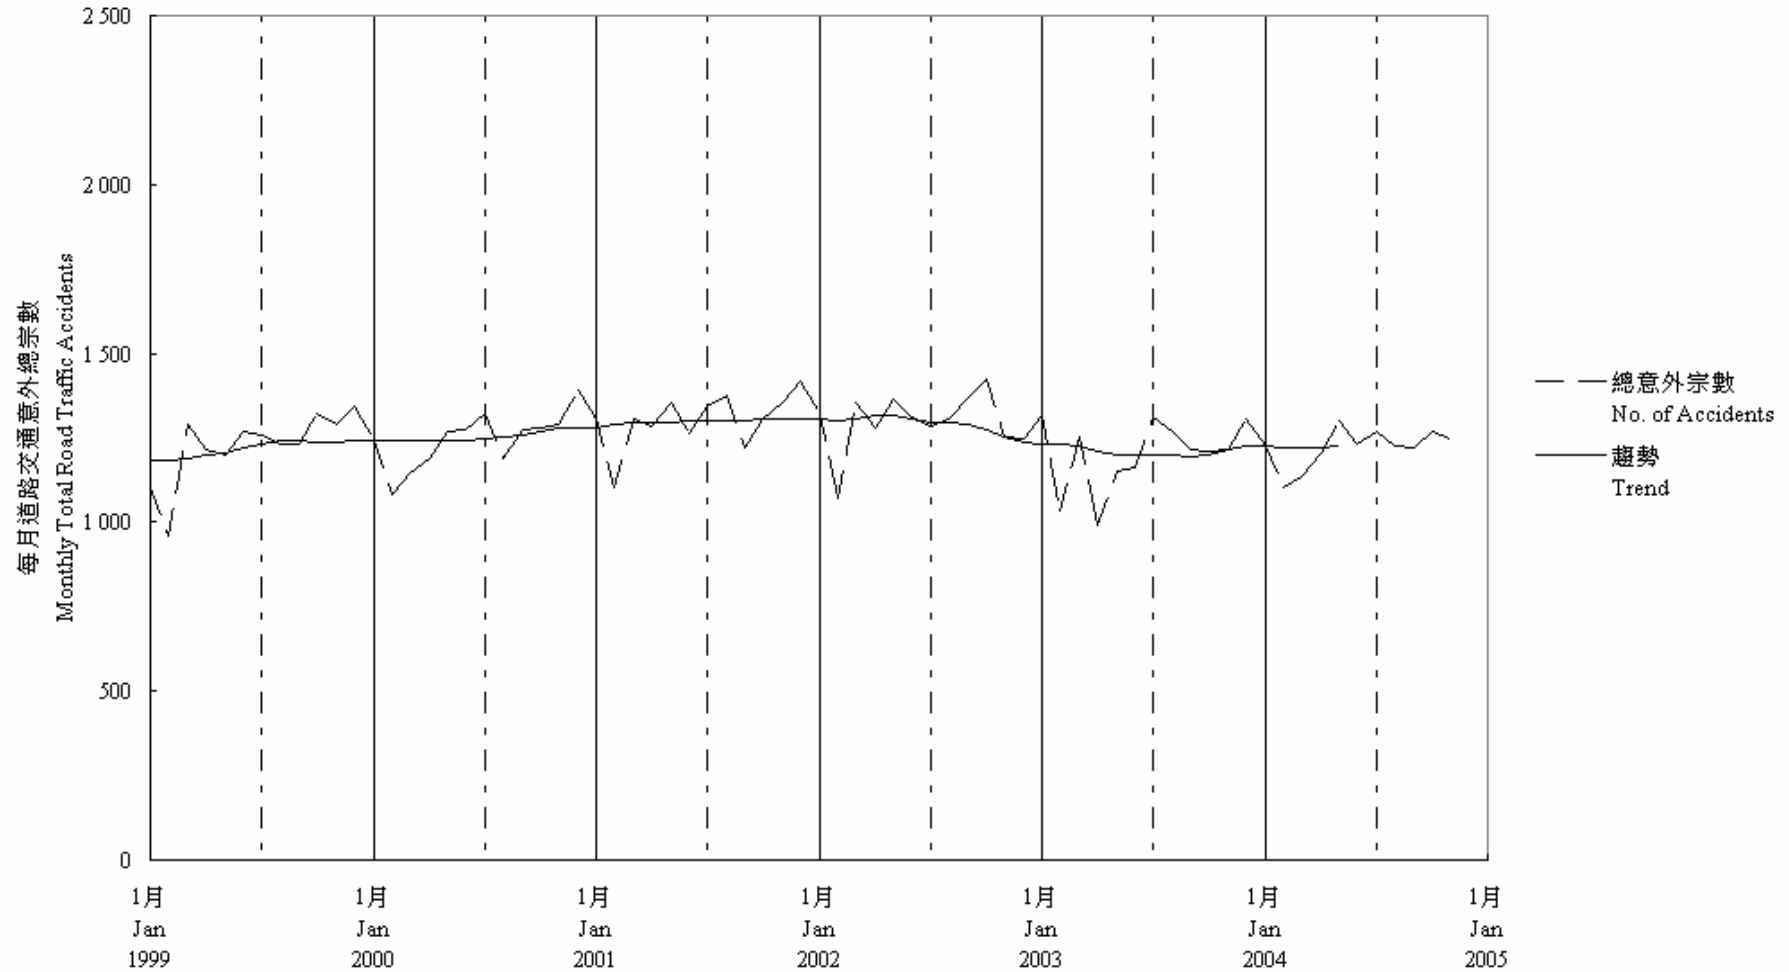

圖 7.1 - 每月道路交通意外趨勢  
Chart 7.1 - Trend of Monthly Total Road Traffic Accidents

2004/11

趨勢：以十二個月集中移動平均值  
Trend: 12-Month Centred Moving Average