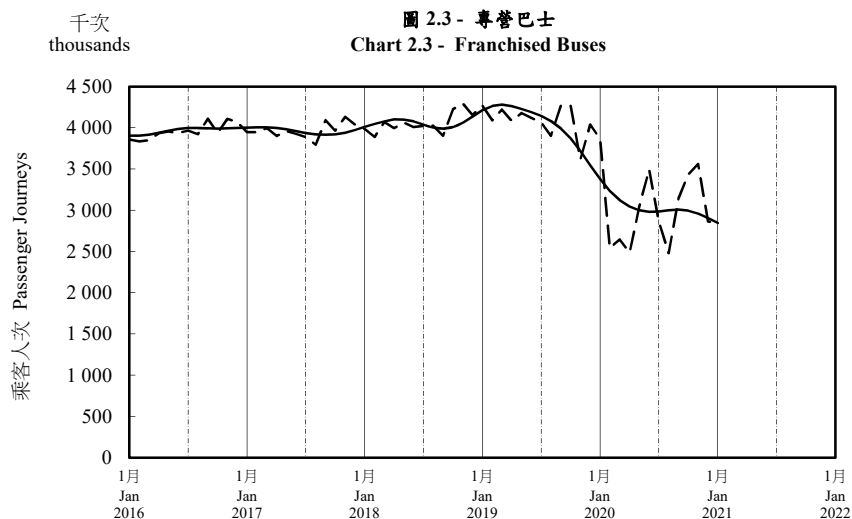

## 按月劃分的平均每日乘客人次趨勢 Trend of Average Daily Passenger Journeys by Month

2021/01

註：(1) 包括港鐵線路、機場快線及輕鐵。  
Note: (1) Including MTR Lines, Airport Express Line and Light Rail.

--- 平均每日 Average Daily  
—— 趨勢 Trend

趨勢：以「X-12自迴歸-求和-移動平均」方法估算  
Trend: Estimated by X-12 ARIMA Method