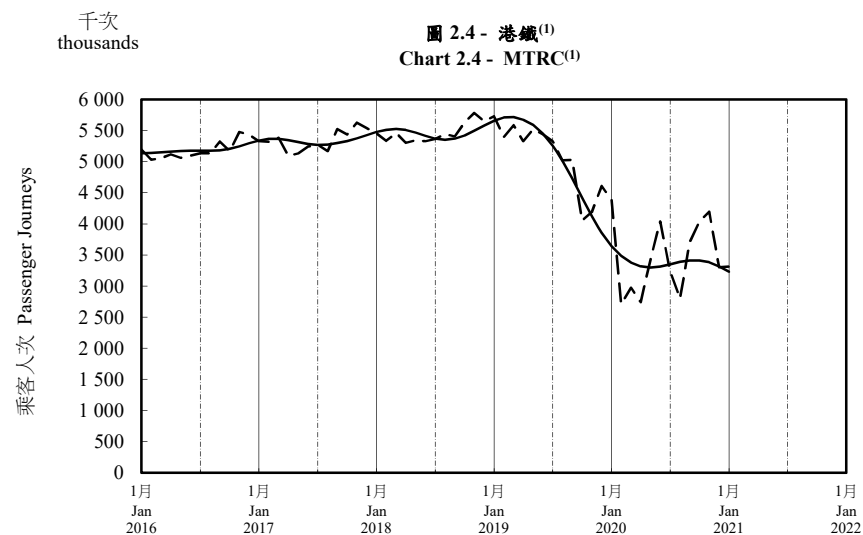

## 按月劃分的平均每日乘客人次趨勢 Trend of Average Daily Passenger Journeys by Month

2021/01

註：(1) 包括港鐵線路、機場快線及輕鐵。  
Note: (1) Including MTR Lines, Airport Express Line and Light Rail.

--- 平均每日 Average Daily  
—— 趨勢 Trend

趨勢：以「X-12自迴歸-求和-移動平均」方法估算  
Trend: Estimated by X-12 ARIMA Method