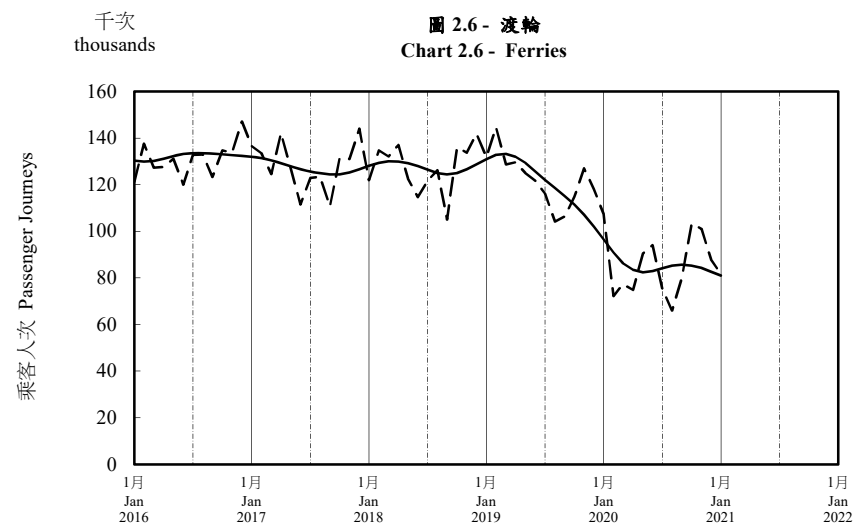

## 按月劃分的平均每日乘客人次趨勢 Trend of Average Daily Passenger Journeys by Month

2021/01

註：(1) 包括港鐵線路、機場快線及輕鐵。  
Note: (1) Including MTR Lines, Airport Express Line and Light Rail.

--- 平均每日 Average Daily  
—— 趨勢 Trend

趨勢：以「X-12自迴歸-求和-移動平均」方法估算  
Trend: Estimated by X-12 ARIMA Method