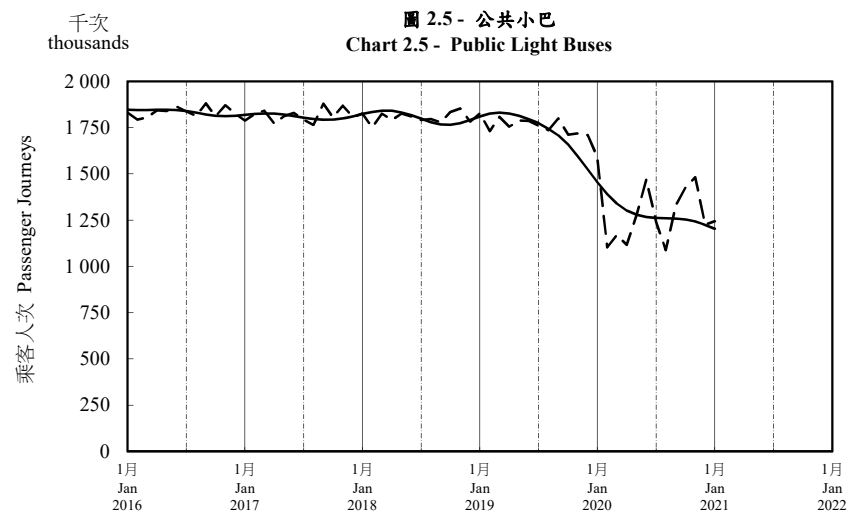

## 按月劃分的平均每日乘客人次趨勢 Trend of Average Daily Passenger Journeys by Month

2021/01

註：(1) 包括港鐵線路、機場快線及輕鐵。  
Note: (1) Including MTR Lines, Airport Express Line and Light Rail.

--- 平均每日 Average Daily  
—— 趨勢 Trend

趨勢：以「X-12自迴歸-求和-移動平均」方法估算  
Trend: Estimated by X-12 ARIMA Method