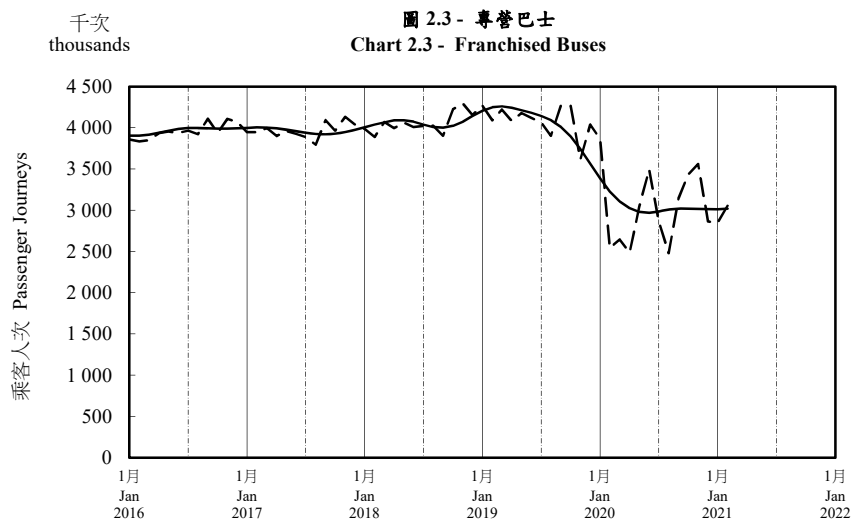

按月劃分的平均每日乘客人次趨勢 Trend of Average Daily Passenger Journeys by Month

2021/02

註：(1) 包括港鐵線路、機場快線及輕鐵。
Note: (1) Including MTR Lines, Airport Express Line and Light Rail.

--- 平均每日 Average Daily
—— 趨勢 Trend

趨勢：以「X-12自迴歸-求和-移動平均」方法估算
Trend: Estimated by X-12 ARIMA Method