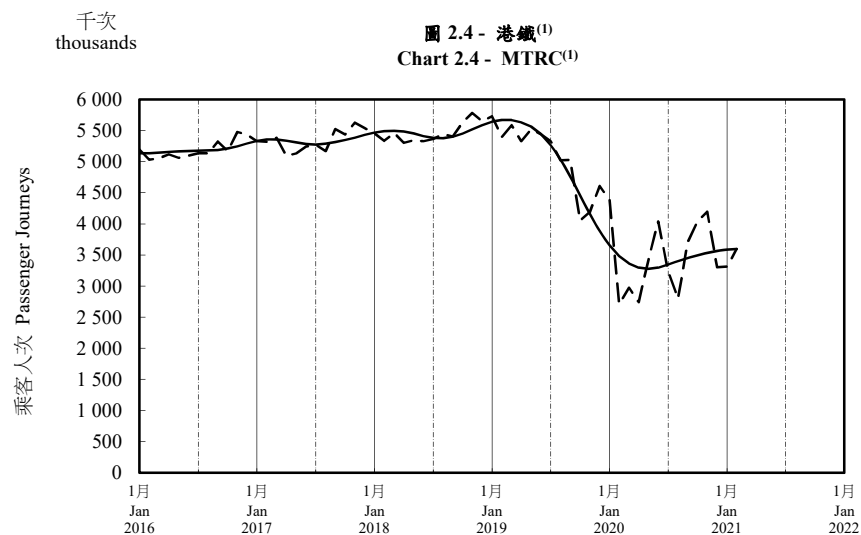

按月劃分的平均每日乘客人次趨勢 Trend of Average Daily Passenger Journeys by Month

2021/02

註：(1) 包括港鐵線路、機場快線及輕鐵。
Note: (1) Including MTR Lines, Airport Express Line and Light Rail.

--- 平均每日 Average Daily
—— 趨勢 Trend

趨勢：以「X-12自迴歸-求和-移動平均」方法估算
Trend: Estimated by X-12 ARIMA Method