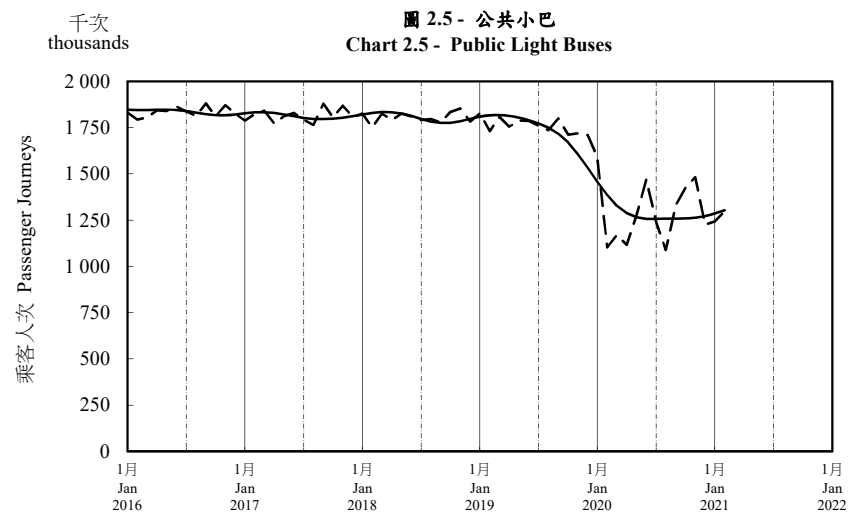

按月劃分的平均每日乘客人次趨勢 Trend of Average Daily Passenger Journeys by Month

2021/02

註：(1) 包括港鐵線路、機場快線及輕鐵。
Note: (1) Including MTR Lines, Airport Express Line and Light Rail.

--- 平均每日 Average Daily
—— 趨勢 Trend

趨勢：以「X-12自迴歸-求和-移動平均」方法估算
Trend: Estimated by X-12 ARIMA Method