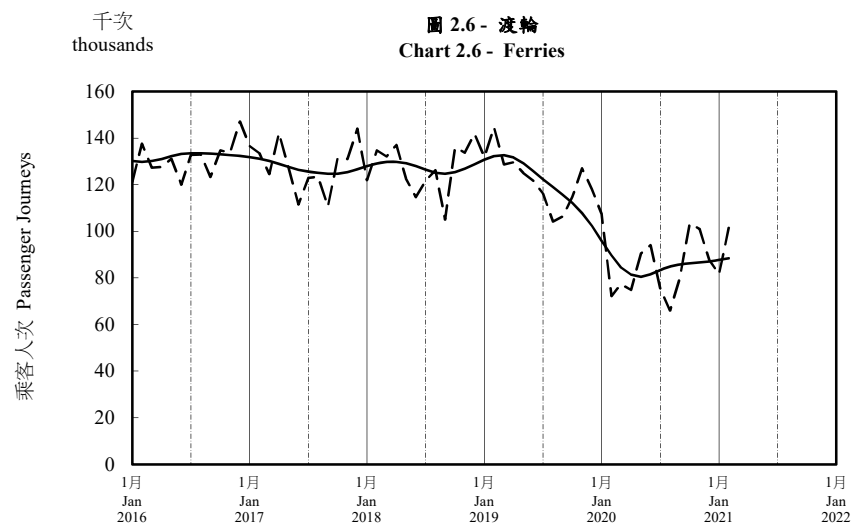

按月劃分的平均每日乘客人次趨勢 Trend of Average Daily Passenger Journeys by Month

2021/02

註：(1) 包括港鐵線路、機場快線及輕鐵。
Note: (1) Including MTR Lines, Airport Express Line and Light Rail.

--- 平均每日 Average Daily
—— 趨勢 Trend

趨勢：以「X-12自迴歸-求和-移動平均」方法估算
Trend: Estimated by X-12 ARIMA Method