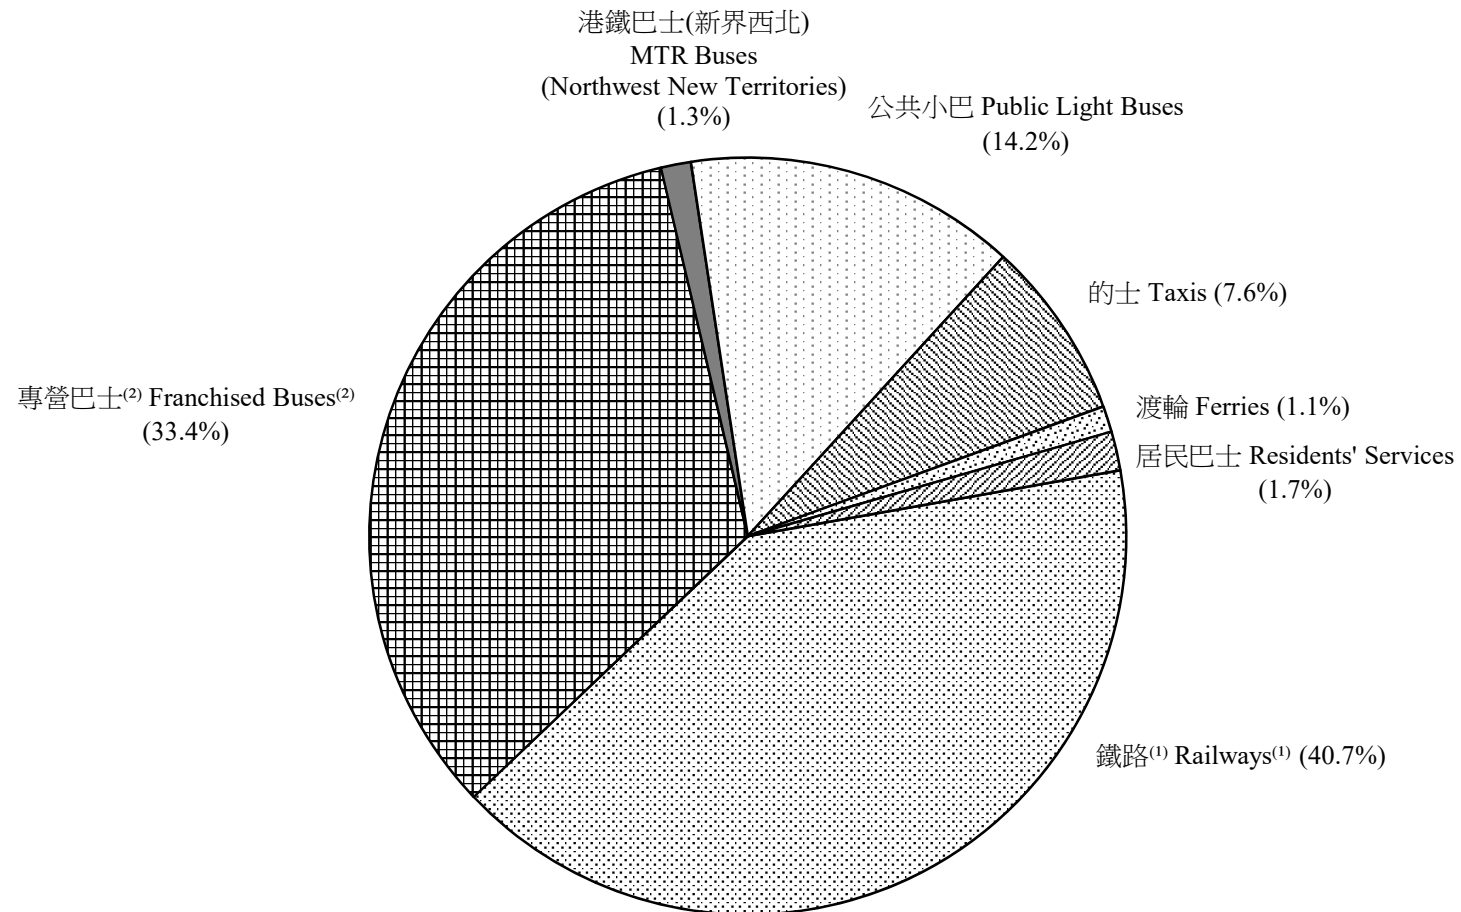

圖 2.7 - 按公共交通分類的平均每日乘客人次分佈 (二零二一年二月)  
Chart 2.7 - Distribution of Average Daily Public Transport Passenger Journeys by Mode (February 2021)

2021/02

註：(1) 鐵路包括港鐵線路、機場快線、輕鐵及香港電車。

(2) 專營巴士包括九巴、城巴、新巴、龍運及新大嶼山巴士。

Notes : (1) Railways include MTR Lines, Airport Express Line, Light Rail and HK Tramways.

(2) Franchised Buses include KMB, Citybus, NWFB, LWB and NLB.