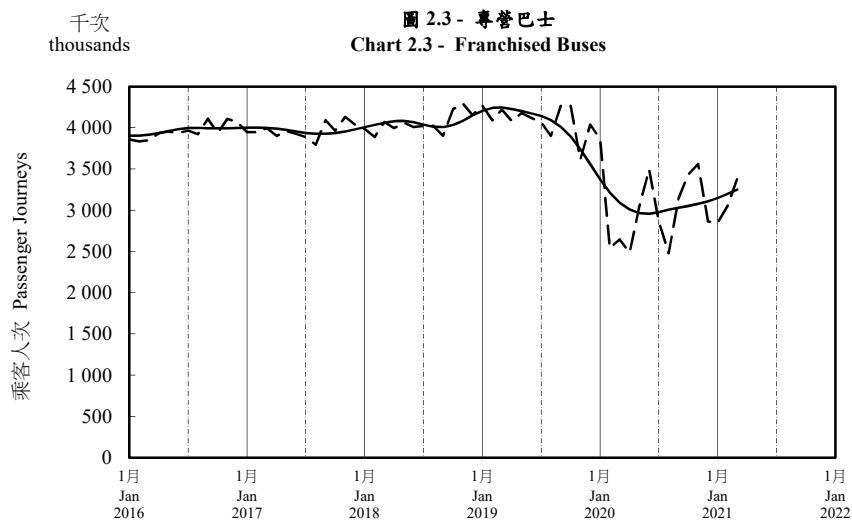

## 按月劃分的平均每日乘客人次趨勢 Trend of Average Daily Passenger Journeys by Month

2021/03

註：(1) 包括港鐵線路、機場快線及輕鐵。  
Note: (1) Including MTR Lines, Airport Express Line and Light Rail.

--- 平均每日 Average Daily  
—— 趨勢 Trend

趨勢：以「X-12自迴歸-求和-移動平均」方法估算  
Trend: Estimated by X-12 ARIMA Method