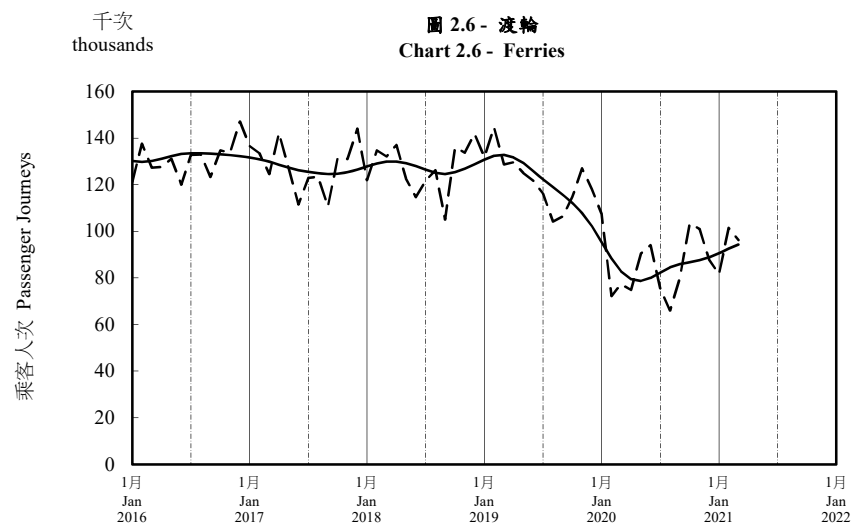

## 按月劃分的平均每日乘客人次趨勢 Trend of Average Daily Passenger Journeys by Month

2021/03

註：(1) 包括港鐵線路、機場快線及輕鐵。  
Note: (1) Including MTR Lines, Airport Express Line and Light Rail.

--- 平均每日 Average Daily  
—— 趨勢 Trend

趨勢：以「X-12自迴歸-求和-移動平均」方法估算  
Trend: Estimated by X-12 ARIMA Method