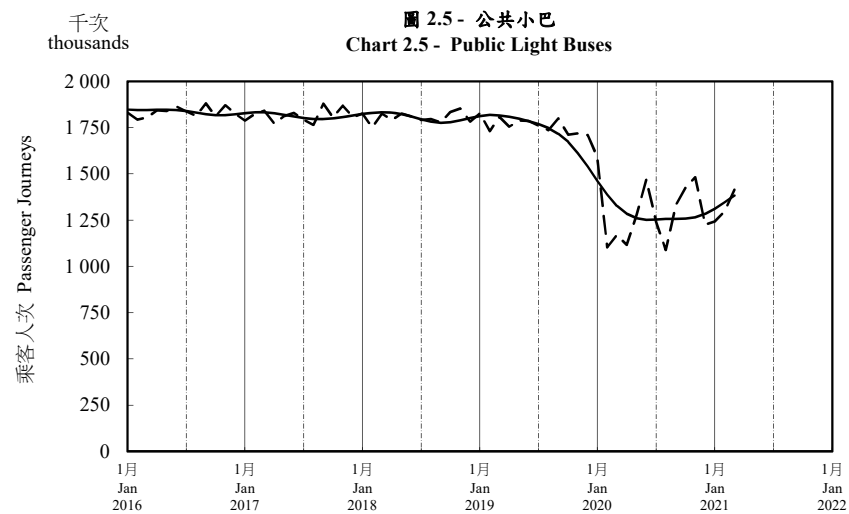

## 按月劃分的平均每日乘客人次趨勢 Trend of Average Daily Passenger Journeys by Month

2021/03

註：(1) 包括港鐵線路、機場快線及輕鐵。  
Note: (1) Including MTR Lines, Airport Express Line and Light Rail.

--- 平均每日 Average Daily  
—— 趨勢 Trend

趨勢：以「X-12自迴歸-求和-移動平均」方法估算  
Trend: Estimated by X-12 ARIMA Method