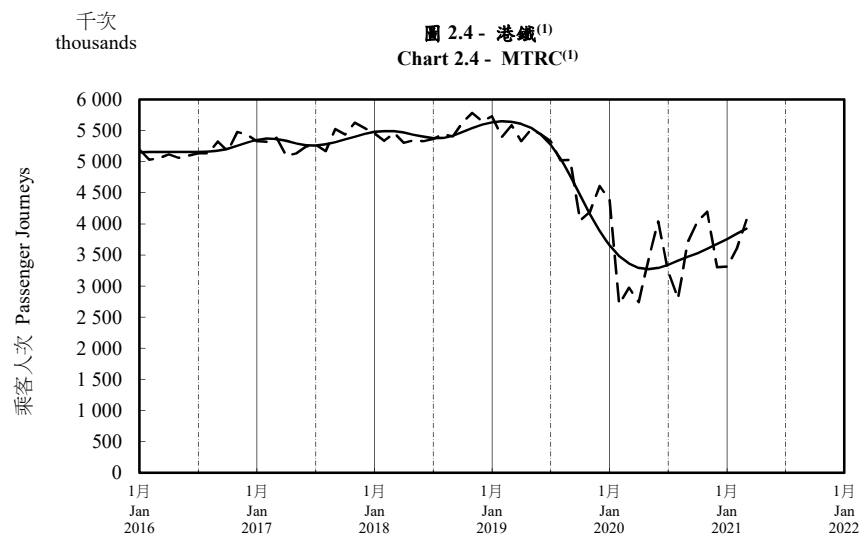

## 按月劃分的平均每日乘客人次趨勢 Trend of Average Daily Passenger Journeys by Month

2021/03

註：(1) 包括港鐵線路、機場快線及輕鐵。  
Note: (1) Including MTR Lines, Airport Express Line and Light Rail.

--- 平均每日 Average Daily  
—— 趨勢 Trend

趨勢：以「X-12自迴歸-求和-移動平均」方法估算  
Trend: Estimated by X-12 ARIMA Method