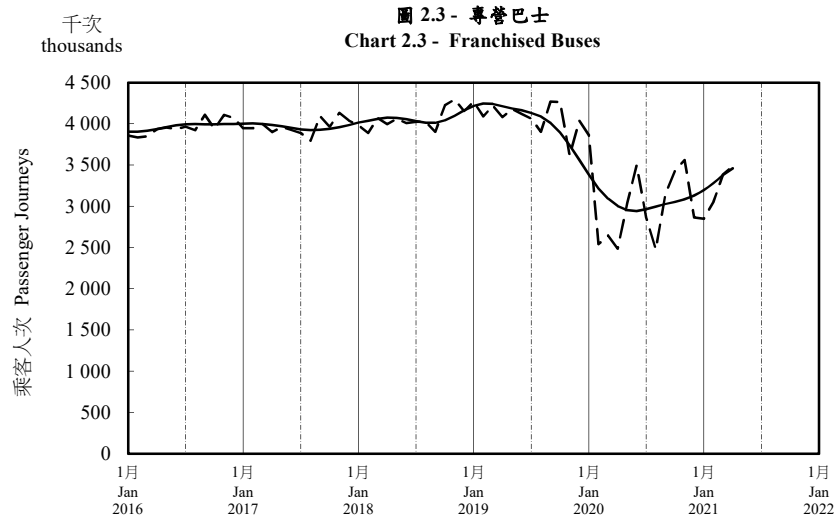

按月劃分的平均每日乘客人次趨勢 Trend of Average Daily Passenger Journeys by Month

2021/04

註：(1) 包括港鐵線路、機場快線及輕鐵。
Note: (1) Including MTR Lines, Airport Express Line and Light Rail.

--- 平均每日 Average Daily
—— 趨勢 Trend

趨勢：以「X-12自迴歸-求和-移動平均」方法估算
Trend: Estimated by X-12 ARIMA Method