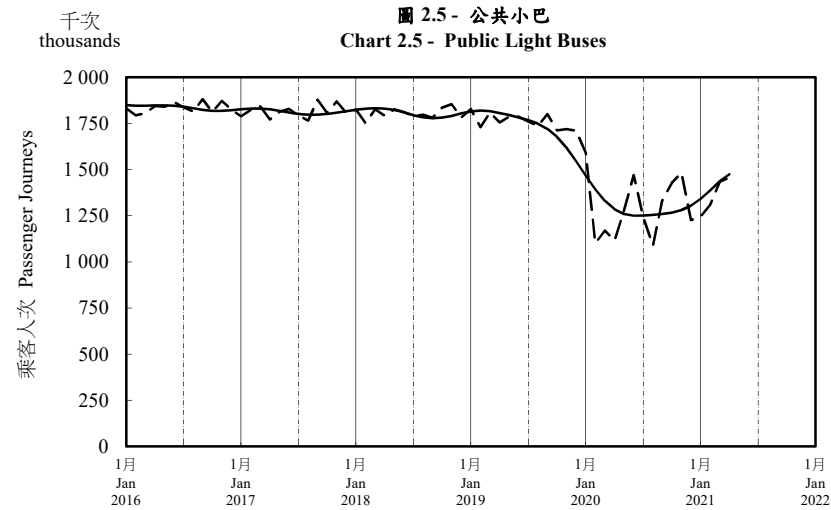

按月劃分的平均每日乘客人次趨勢 Trend of Average Daily Passenger Journeys by Month

2021/04

註：(1) 包括港鐵線路、機場快線及輕鐵。
Note: (1) Including MTR Lines, Airport Express Line and Light Rail.

--- 平均每日 Average Daily
—— 趨勢 Trend

趨勢：以「X-12自迴歸-求和-移動平均」方法估算
Trend: Estimated by X-12 ARIMA Method