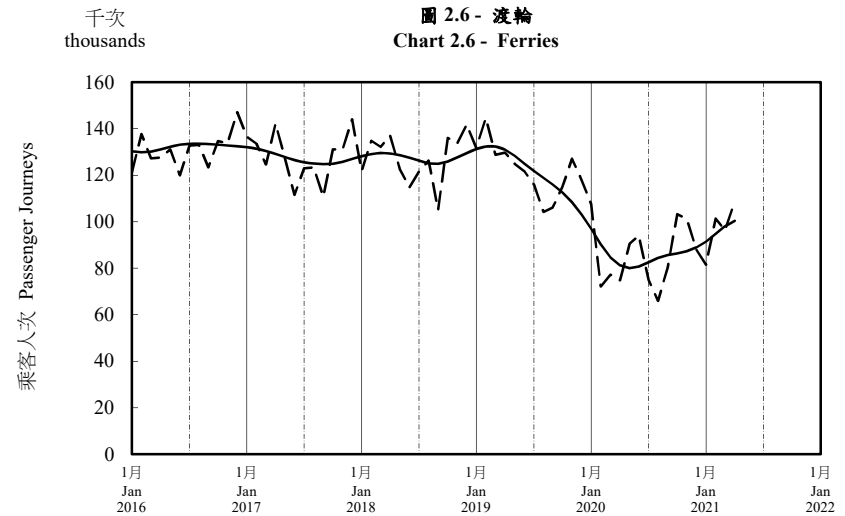

按月劃分的平均每日乘客人次趨勢 Trend of Average Daily Passenger Journeys by Month

2021/04

註：(1) 包括港鐵線路、機場快線及輕鐵。
Note: (1) Including MTR Lines, Airport Express Line and Light Rail.

--- 平均每日 Average Daily
—— 趨勢 Trend

趨勢：以「X-12自迴歸-求和-移動平均」方法估算
Trend: Estimated by X-12 ARIMA Method