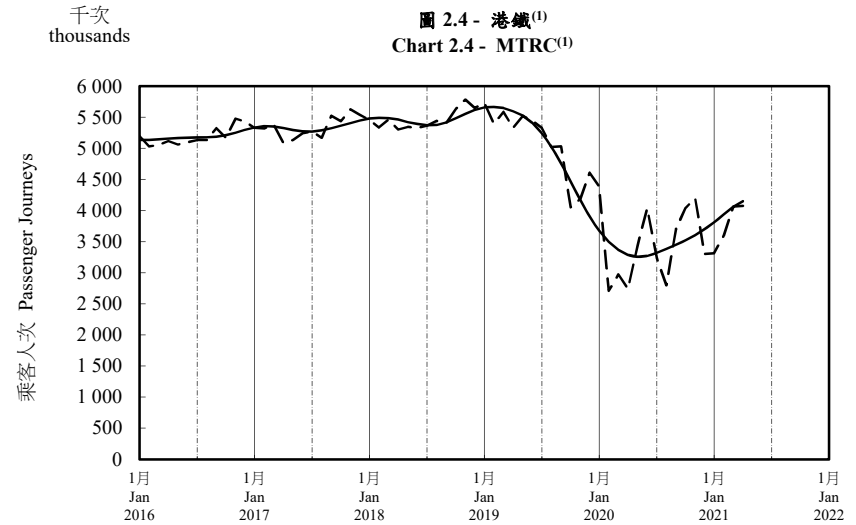

按月劃分的平均每日乘客人次趨勢 Trend of Average Daily Passenger Journeys by Month

2021/04

註：(1) 包括港鐵線路、機場快線及輕鐵。
Note: (1) Including MTR Lines, Airport Express Line and Light Rail.

--- 平均每日 Average Daily
—— 趨勢 Trend

趨勢：以「X-12自迴歸-求和-移動平均」方法估算
Trend: Estimated by X-12 ARIMA Method