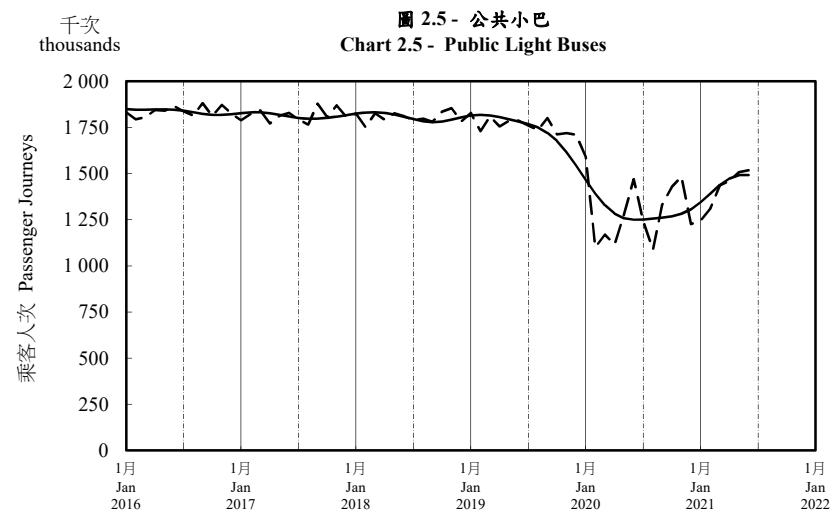

按月劃分的平均每日乘客人次趨勢 Trend of Average Daily Passenger Journeys by Month

2021/06

註：(1) 包括港鐵線路、機場快線及輕鐵。
Note: (1) Including MTR Lines, Airport Express Line and Light Rail.

--- 平均每日 Average Daily
—— 趨勢 Trend

趨勢：以「X-12自迴歸-求和-移動平均」方法估算
Trend : Estimated by X-12 ARIMA Method