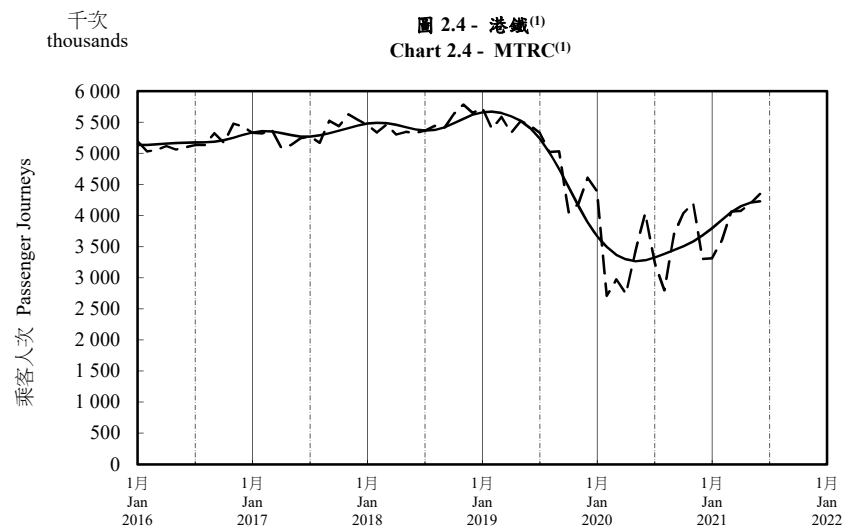

按月劃分的平均每日乘客人次趨勢 Trend of Average Daily Passenger Journeys by Month

2021/06

註：(1) 包括港鐵線路、機場快線及輕鐵。
Note: (1) Including MTR Lines, Airport Express Line and Light Rail.

--- 平均每日 Average Daily
—— 趨勢 Trend

趨勢：以「X-12自迴歸-求和-移動平均」方法估算
Trend : Estimated by X-12 ARIMA Method