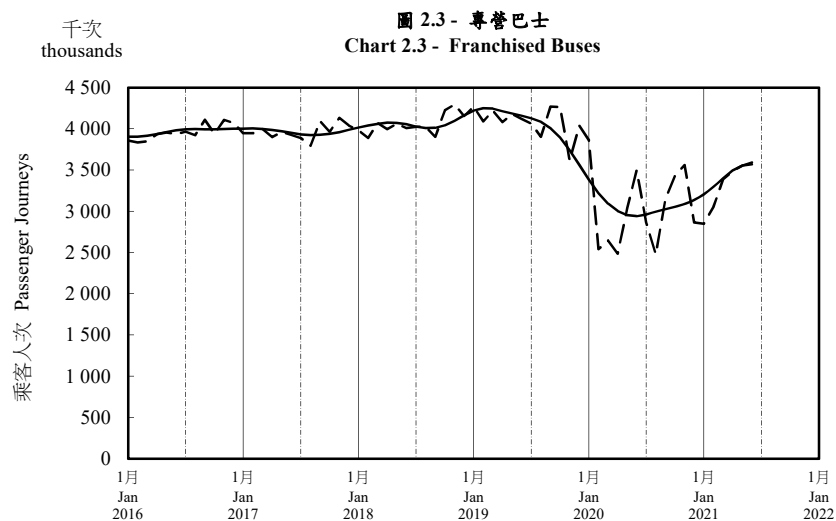

按月劃分的平均每日乘客人次趨勢 Trend of Average Daily Passenger Journeys by Month

2021/06

註：(1) 包括港鐵線路、機場快線及輕鐵。
Note: (1) Including MTR Lines, Airport Express Line and Light Rail.

--- 平均每日 Average Daily
—— 趨勢 Trend

趨勢：以「X-12自迴歸-求和-移動平均」方法估算
Trend : Estimated by X-12 ARIMA Method