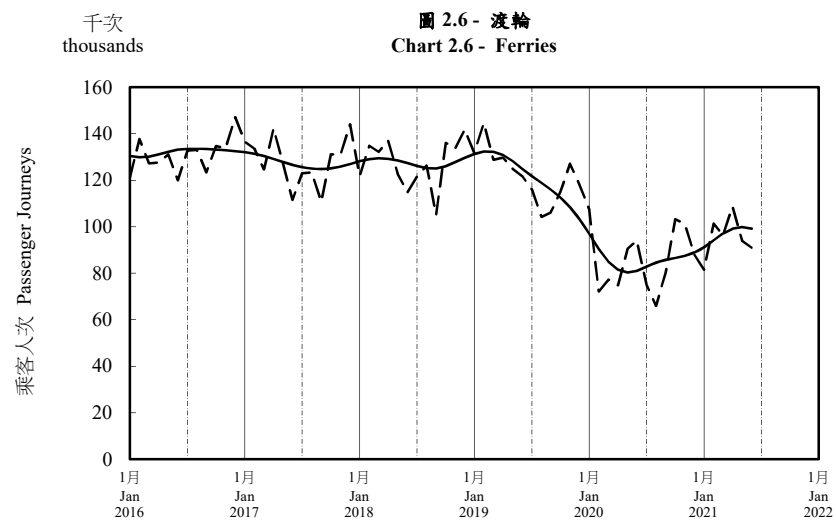

按月劃分的平均每日乘客人次趨勢 Trend of Average Daily Passenger Journeys by Month

2021/06

註：(1) 包括港鐵線路、機場快線及輕鐵。
Note: (1) Including MTR Lines, Airport Express Line and Light Rail.

--- 平均每日 Average Daily
—— 趨勢 Trend

趨勢：以「X-12自迴歸-求和-移動平均」方法估算
Trend : Estimated by X-12 ARIMA Method