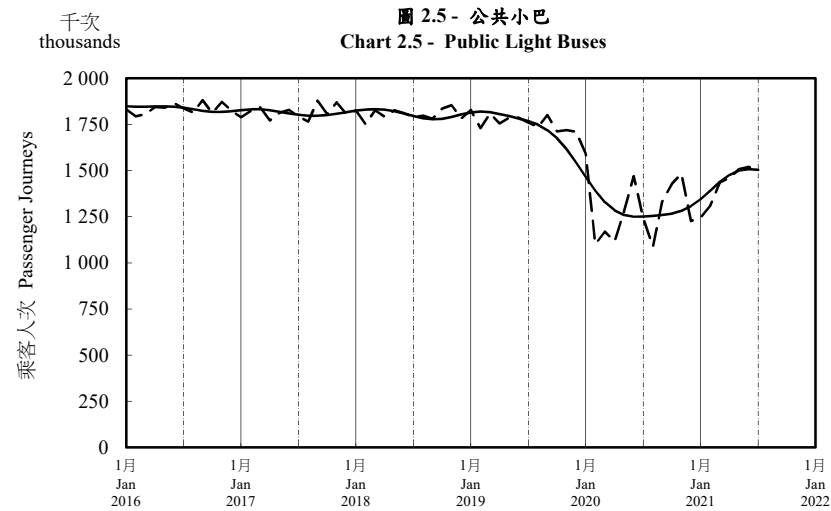

按月劃分的平均每日乘客人次趨勢 Trend of Average Daily Passenger Journeys by Month

2021/07

註：(1) 包括港鐵線路、機場快線及輕鐵。
Note: (1) Including MTR Lines, Airport Express Line and Light Rail.

--- 平均每日 Average Daily
—— 趨勢 Trend

趨勢：以「X-12自迴歸-求和-移動平均」方法估算
Trend: Estimated by X-12 ARIMA Method