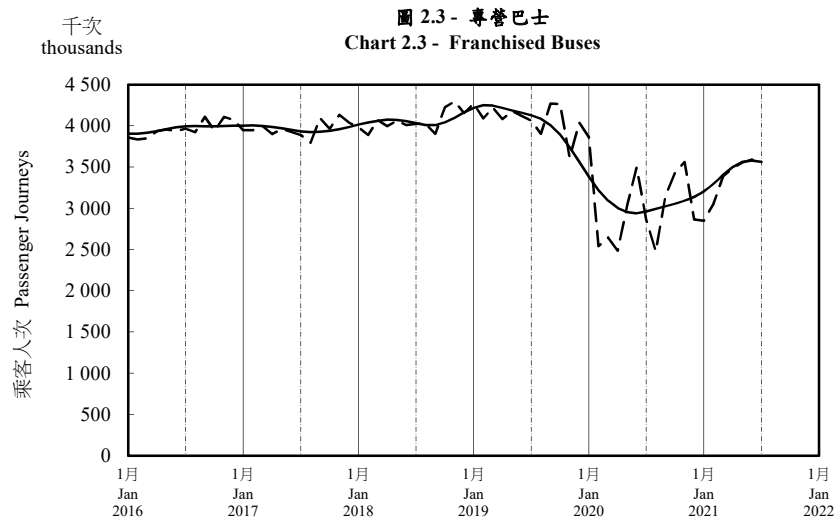

按月劃分的平均每日乘客人次趨勢 Trend of Average Daily Passenger Journeys by Month

2021/07

註：(1) 包括港鐵線路、機場快線及輕鐵。
Note: (1) Including MTR Lines, Airport Express Line and Light Rail.

--- 平均每日 Average Daily
—— 趨勢 Trend

趨勢：以「X-12自迴歸-求和-移動平均」方法估算
Trend: Estimated by X-12 ARIMA Method