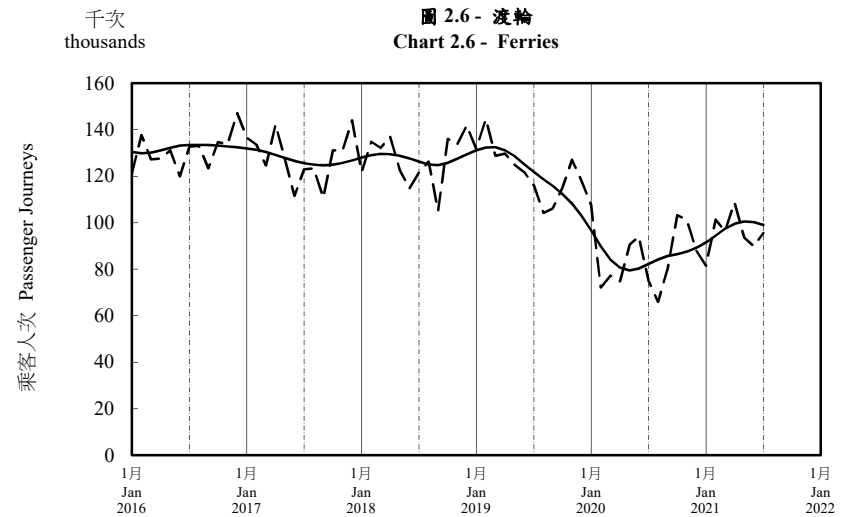

按月劃分的平均每日乘客人次趨勢 Trend of Average Daily Passenger Journeys by Month

2021/07

註：(1) 包括港鐵線路、機場快線及輕鐵。
Note: (1) Including MTR Lines, Airport Express Line and Light Rail.

--- 平均每日 Average Daily
—— 趨勢 Trend

趨勢：以「X-12自迴歸-求和-移動平均」方法估算
Trend: Estimated by X-12 ARIMA Method