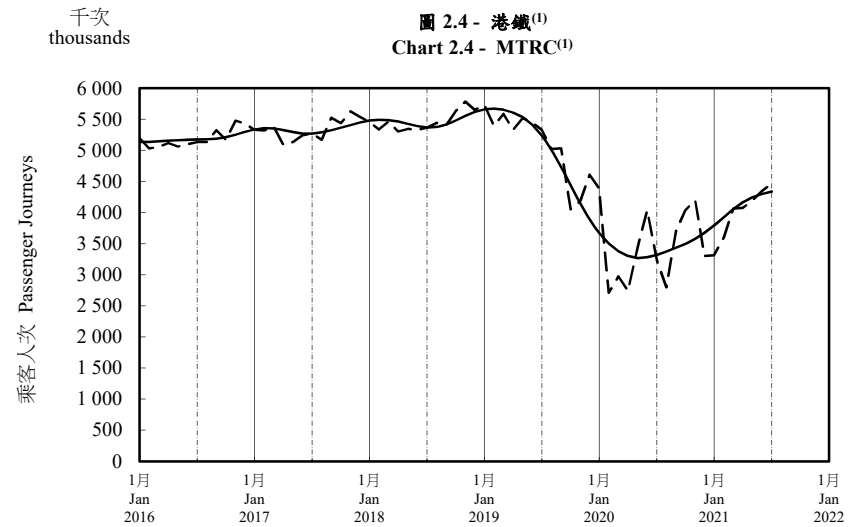

按月劃分的平均每日乘客人次趨勢 Trend of Average Daily Passenger Journeys by Month

2021/07

註：(1) 包括港鐵線路、機場快線及輕鐵。
Note: (1) Including MTR Lines, Airport Express Line and Light Rail.

--- 平均每日 Average Daily
—— 趨勢 Trend

趨勢：以「X-12自迴歸-求和-移動平均」方法估算
Trend: Estimated by X-12 ARIMA Method