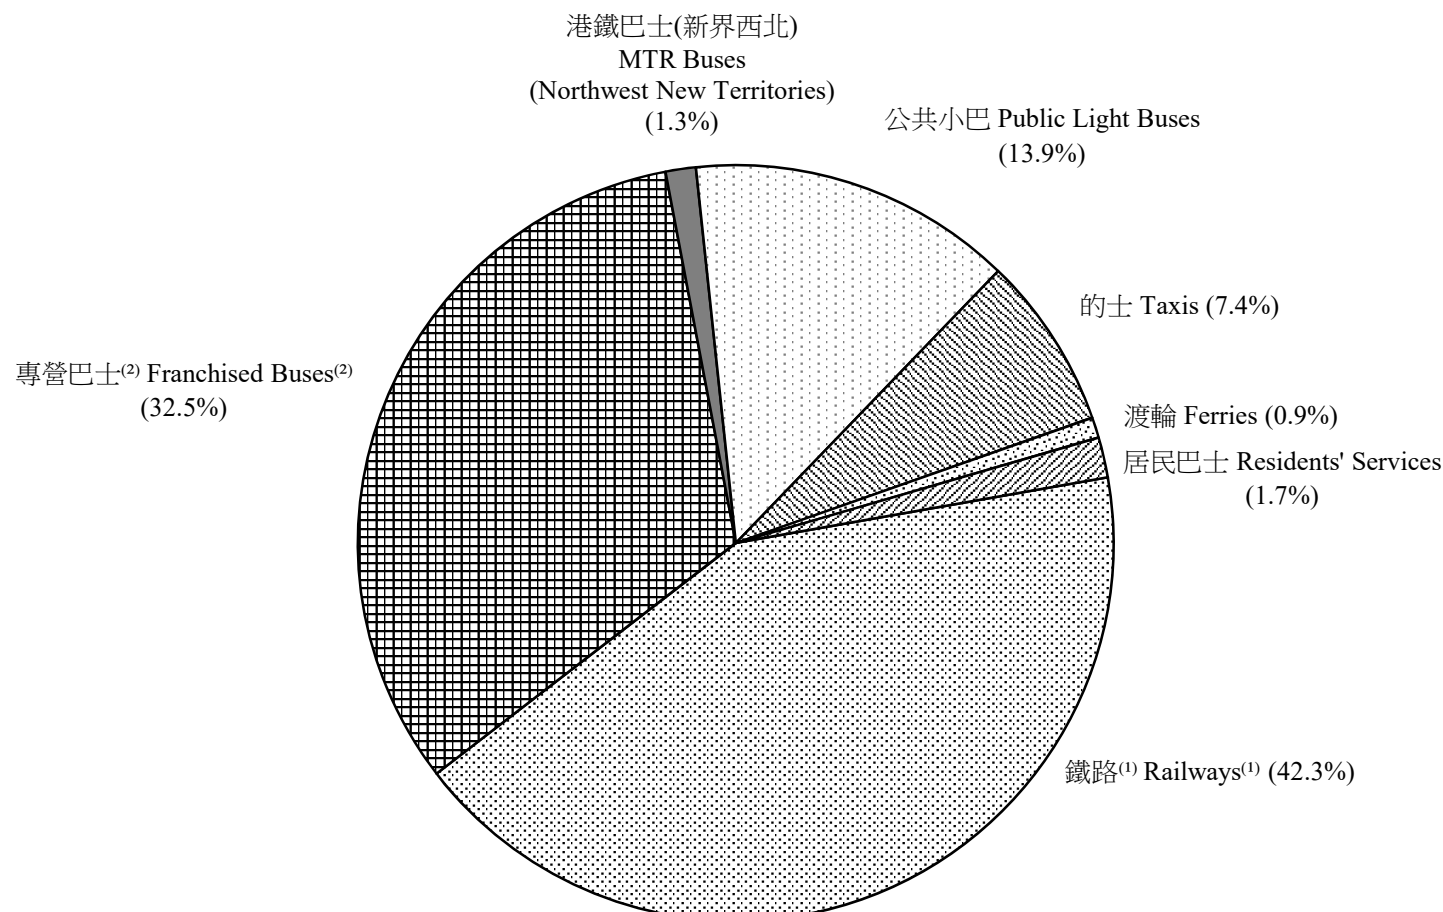

圖 2.7 - 按公共交通分類的平均每日乘客人次分佈 (二零二一年七月)
 Chart 2.7 - Distribution of Average Daily Public Transport Passenger Journeys by Mode (July 2021)

2021/07

註：(1) 鐵路包括港鐵線路、機場快線、輕鐵及香港電車。

(2) 專營巴士包括九巴、城巴、新巴、龍運及新大嶼山巴士。

Notes : (1) Railways include MTR Lines, Airport Express Line, Light Rail and HK Tramways.

(2) Franchised Buses include KMB, Citybus, NWFB, LWB and NLB.