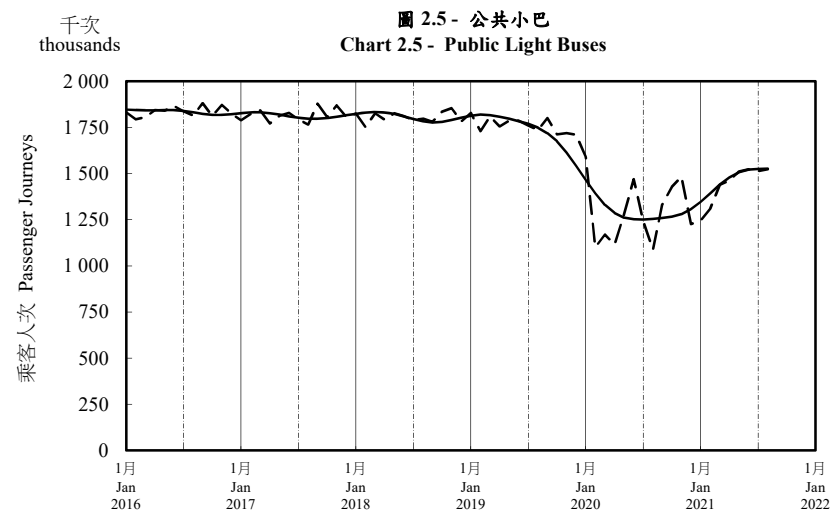

按月劃分的平均每日乘客人次趨勢 Trend of Average Daily Passenger Journeys by Month

2021/08

註：(1) 包括港鐵線路、機場快線及輕鐵。
Note: (1) Including MTR Lines, Airport Express Line and Light Rail.

--- 平均每日 Average Daily
—— 趨勢 Trend

趨勢：以「X-12自迴歸-求和-移動平均」方法估算
Trend : Estimated by X-12 ARIMA Method