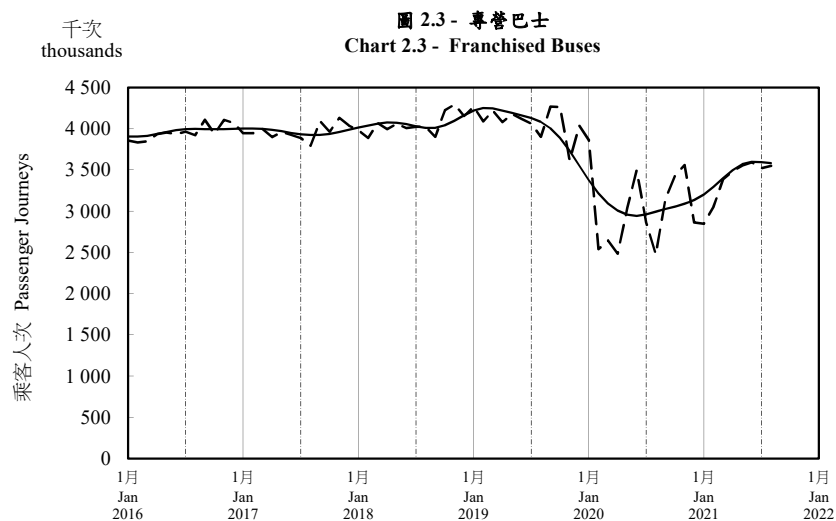

按月劃分的平均每日乘客人次趨勢 Trend of Average Daily Passenger Journeys by Month

2021/08

註：(1) 包括港鐵線路、機場快線及輕鐵。
Note: (1) Including MTR Lines, Airport Express Line and Light Rail.

--- 平均每日 Average Daily
—— 趨勢 Trend

趨勢：以「X-12自迴歸-求和-移動平均」方法估算
Trend : Estimated by X-12 ARIMA Method