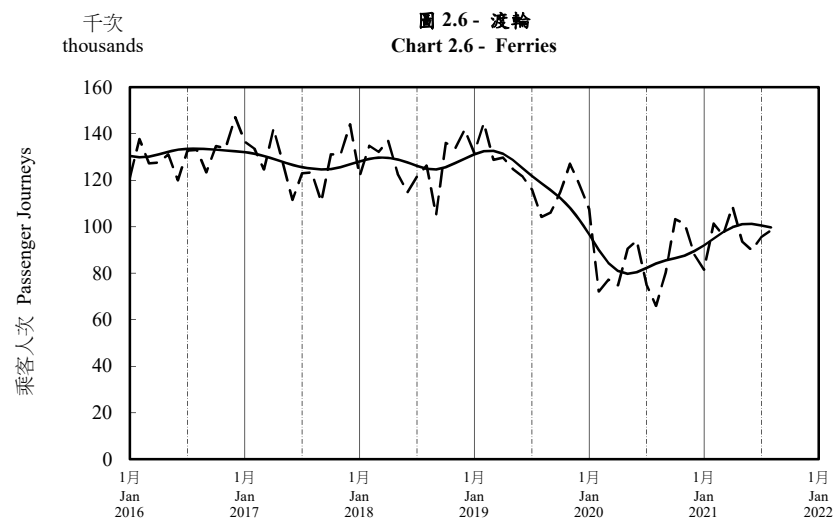

按月劃分的平均每日乘客人次趨勢 Trend of Average Daily Passenger Journeys by Month

2021/08

註：(1) 包括港鐵線路、機場快線及輕鐵。
Note: (1) Including MTR Lines, Airport Express Line and Light Rail.

--- 平均每日 Average Daily
—— 趨勢 Trend

趨勢：以「X-12自迴歸-求和-移動平均」方法估算
Trend : Estimated by X-12 ARIMA Method