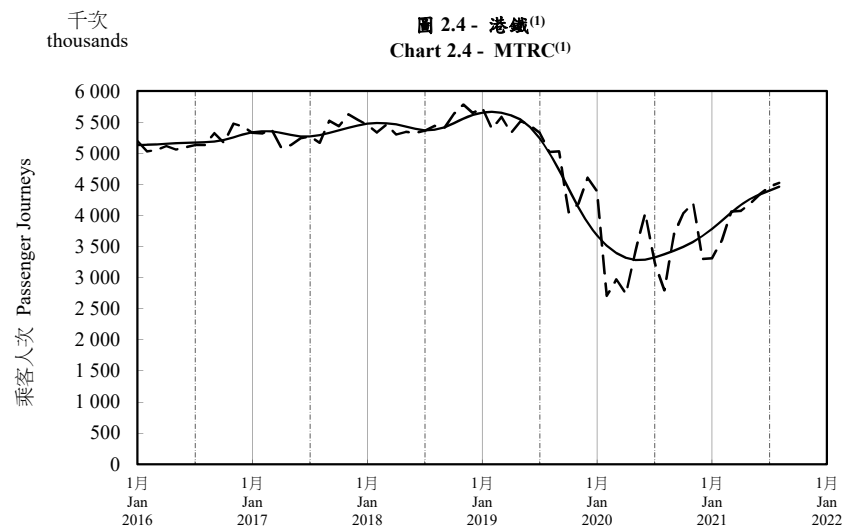

按月劃分的平均每日乘客人次趨勢 Trend of Average Daily Passenger Journeys by Month

2021/08

註：(1) 包括港鐵線路、機場快線及輕鐵。
Note: (1) Including MTR Lines, Airport Express Line and Light Rail.

--- 平均每日 Average Daily
—— 趨勢 Trend

趨勢：以「X-12自迴歸-求和-移動平均」方法估算
Trend : Estimated by X-12 ARIMA Method