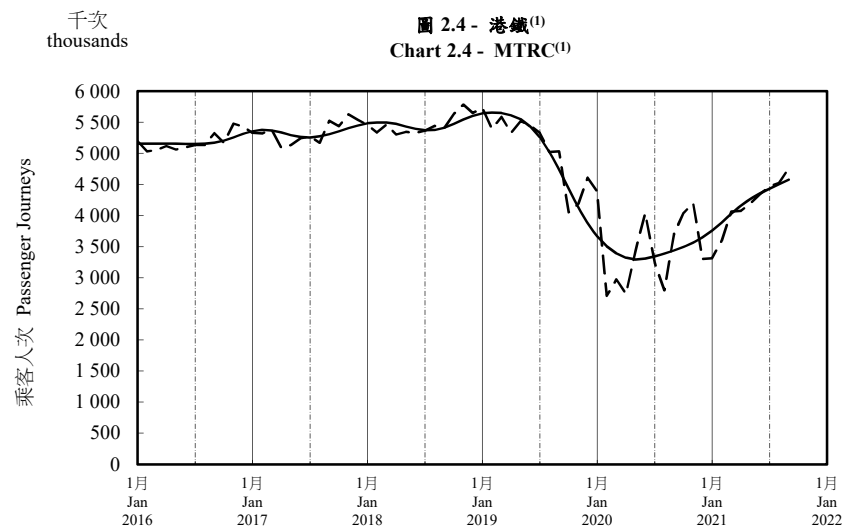

按月劃分的平均每日乘客人次趨勢 Trend of Average Daily Passenger Journeys by Month

2021/09

註：(1) 包括港鐵線路、機場快線及輕鐵。
Note: (1) Including MTR Lines, Airport Express Line and Light Rail.

--- 平均每日 Average Daily
—— 趨勢 Trend

趨勢：以「X-12自迴歸-求和-移動平均」方法估算
Trend : Estimated by X-12 ARIMA Method