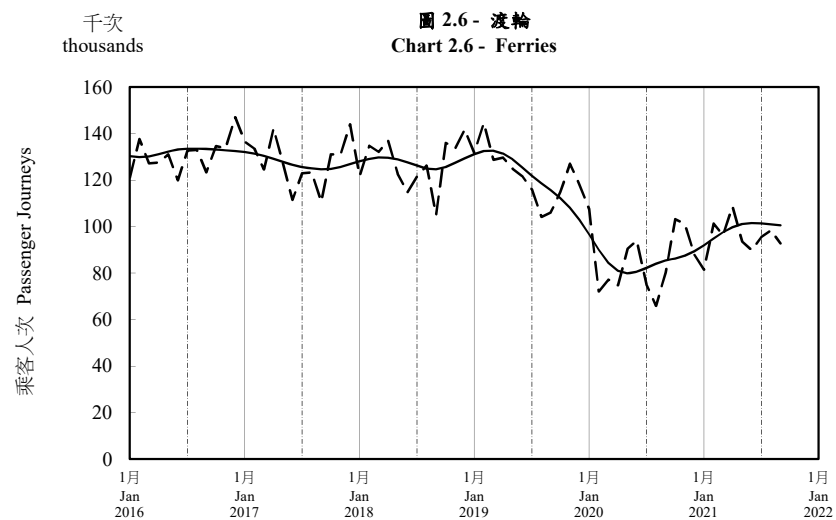

按月劃分的平均每日乘客人次趨勢 Trend of Average Daily Passenger Journeys by Month

2021/09

註：(1) 包括港鐵線路、機場快線及輕鐵。
Note: (1) Including MTR Lines, Airport Express Line and Light Rail.

--- 平均每日 Average Daily
—— 趨勢 Trend

趨勢：以「X-12自迴歸-求和-移動平均」方法估算
Trend : Estimated by X-12 ARIMA Method