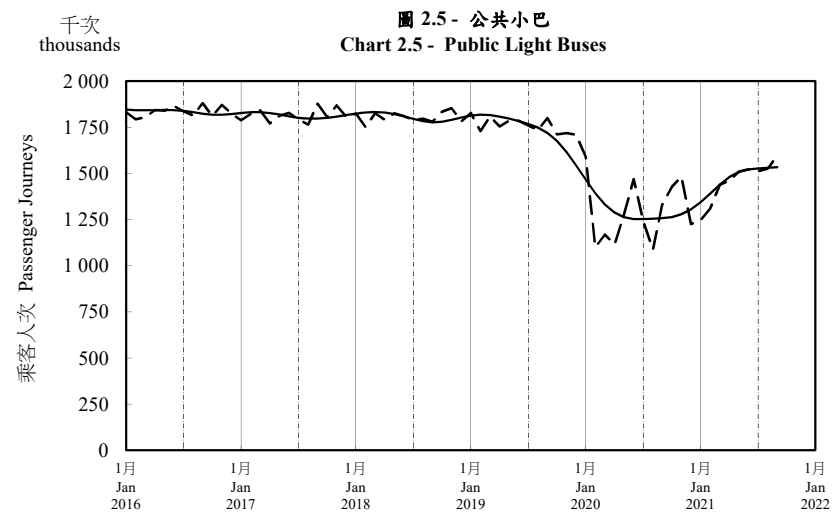

按月劃分的平均每日乘客人次趨勢 Trend of Average Daily Passenger Journeys by Month

2021/09

註：(1) 包括港鐵線路、機場快線及輕鐵。
Note: (1) Including MTR Lines, Airport Express Line and Light Rail.

--- 平均每日 Average Daily
—— 趨勢 Trend

趨勢：以「X-12自迴歸-求和-移動平均」方法估算
Trend : Estimated by X-12 ARIMA Method