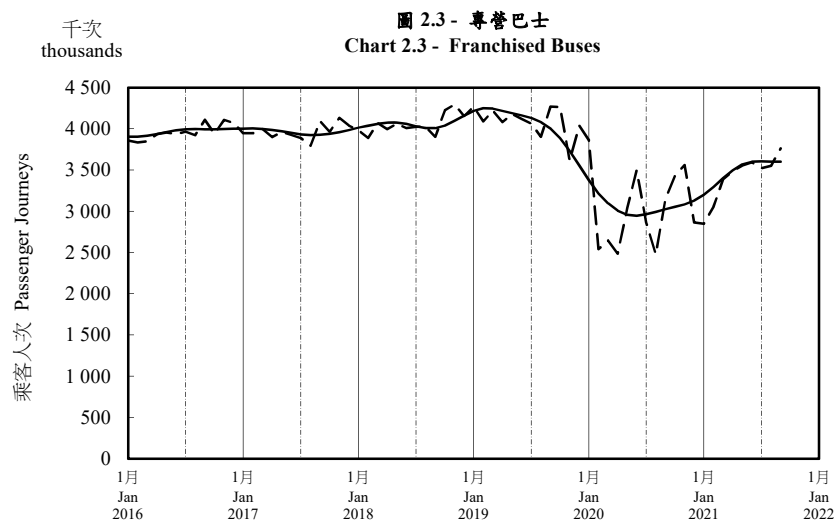

按月劃分的平均每日乘客人次趨勢 Trend of Average Daily Passenger Journeys by Month

2021/09

註：(1) 包括港鐵線路、機場快線及輕鐵。
Note: (1) Including MTR Lines, Airport Express Line and Light Rail.

--- 平均每日 Average Daily
—— 趨勢 Trend

趨勢：以「X-12自迴歸-求和-移動平均」方法估算
Trend : Estimated by X-12 ARIMA Method